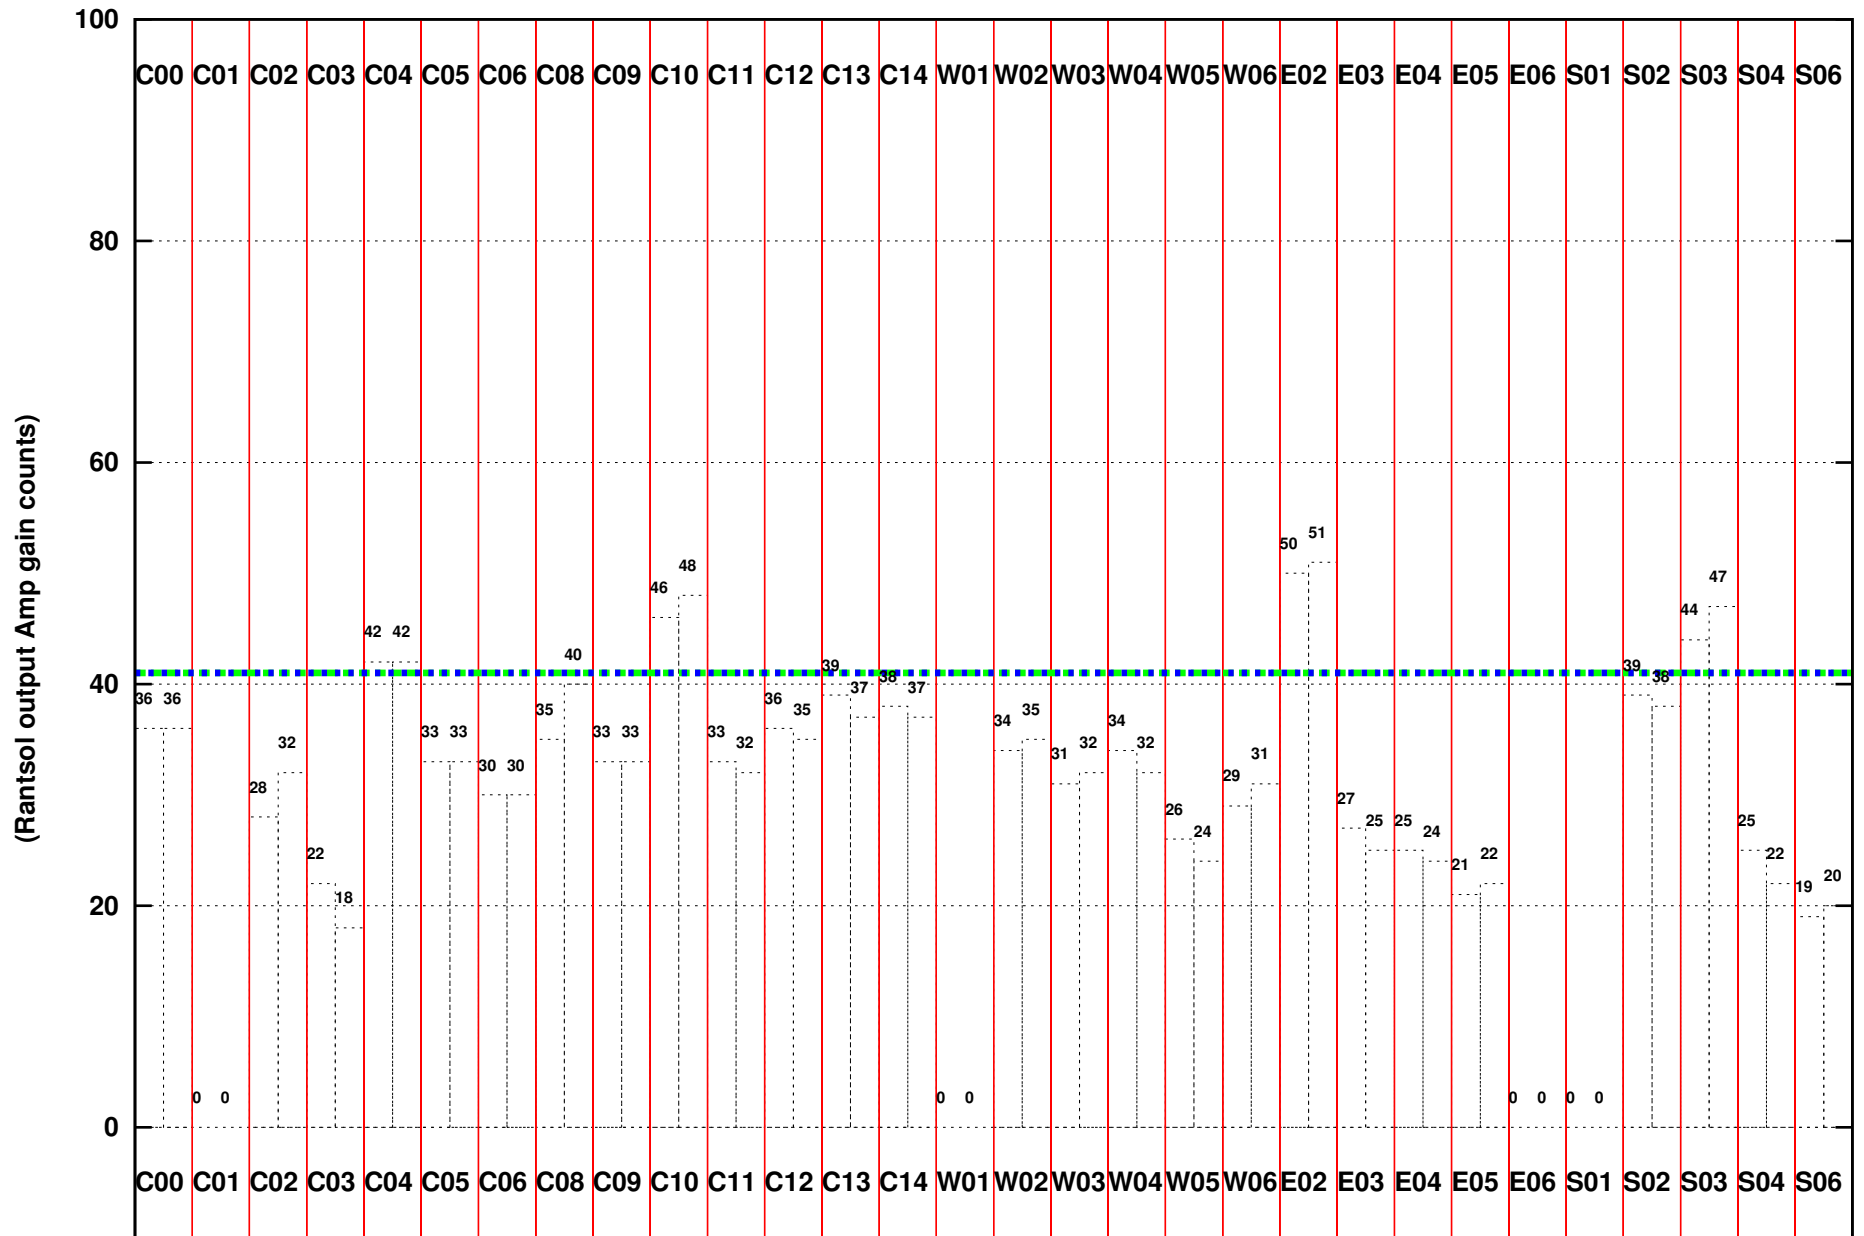

FRINGE STATUS (Rf:571.935,571.935 MHz., LO1:500.000,500.000 MHz., LO4/5:128.065,176.935 MHz.)

(File:/gsbifrdta1/26apr/30_032_26apr2016.lta, scan:0, chan:80, Src:3C147, Date:26Apr2016 18:23:37)