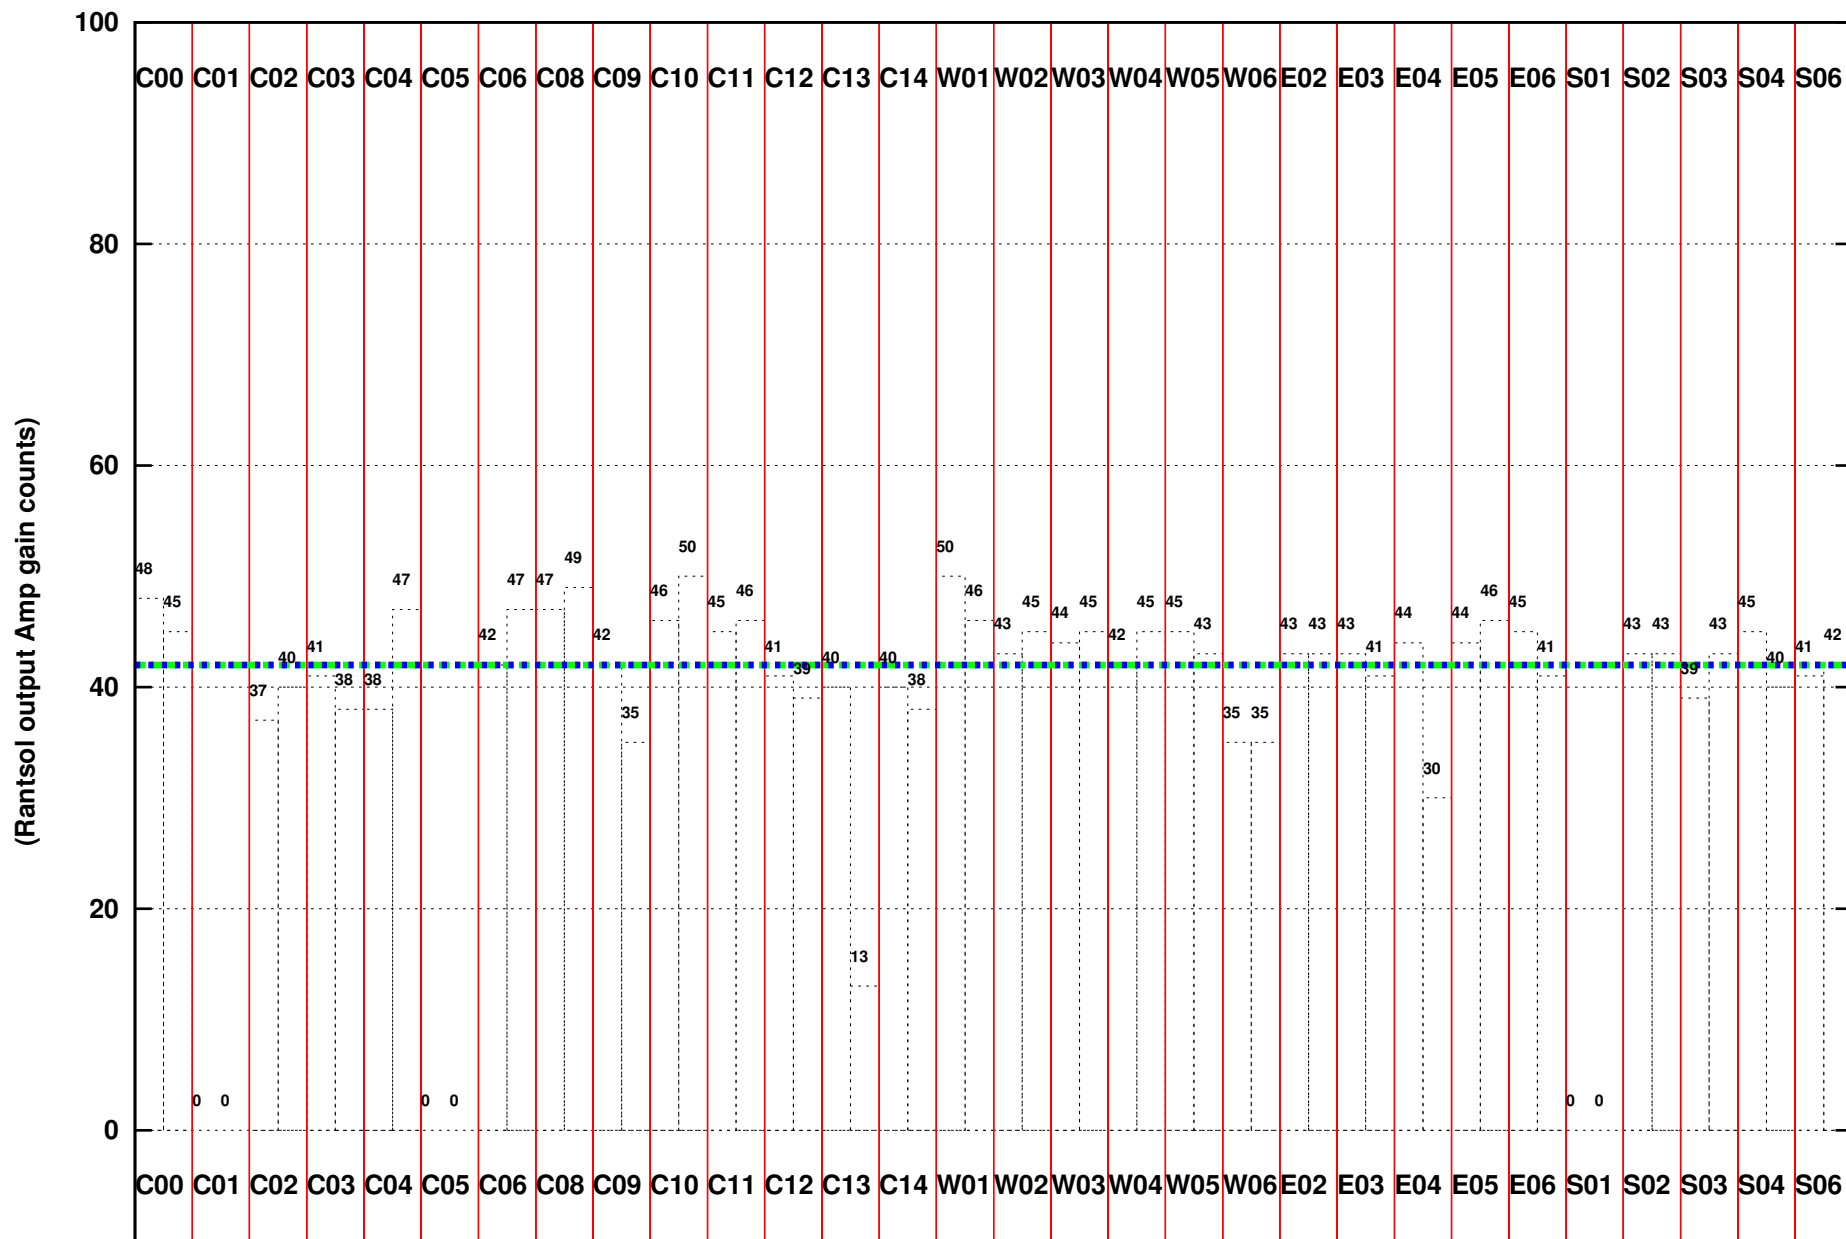

FRINGE STATUS (Rf:1309.935,1309.935 MHz., LO1:1240.000,1240.000 MHz., LO4/5:130.065,174.935 MHz.)

(File:/gsbifdata/28apr/30_093_28apr2016.lta, scan:0, chan:80, Src:3C147, Date:28Apr2016 18:31:37)