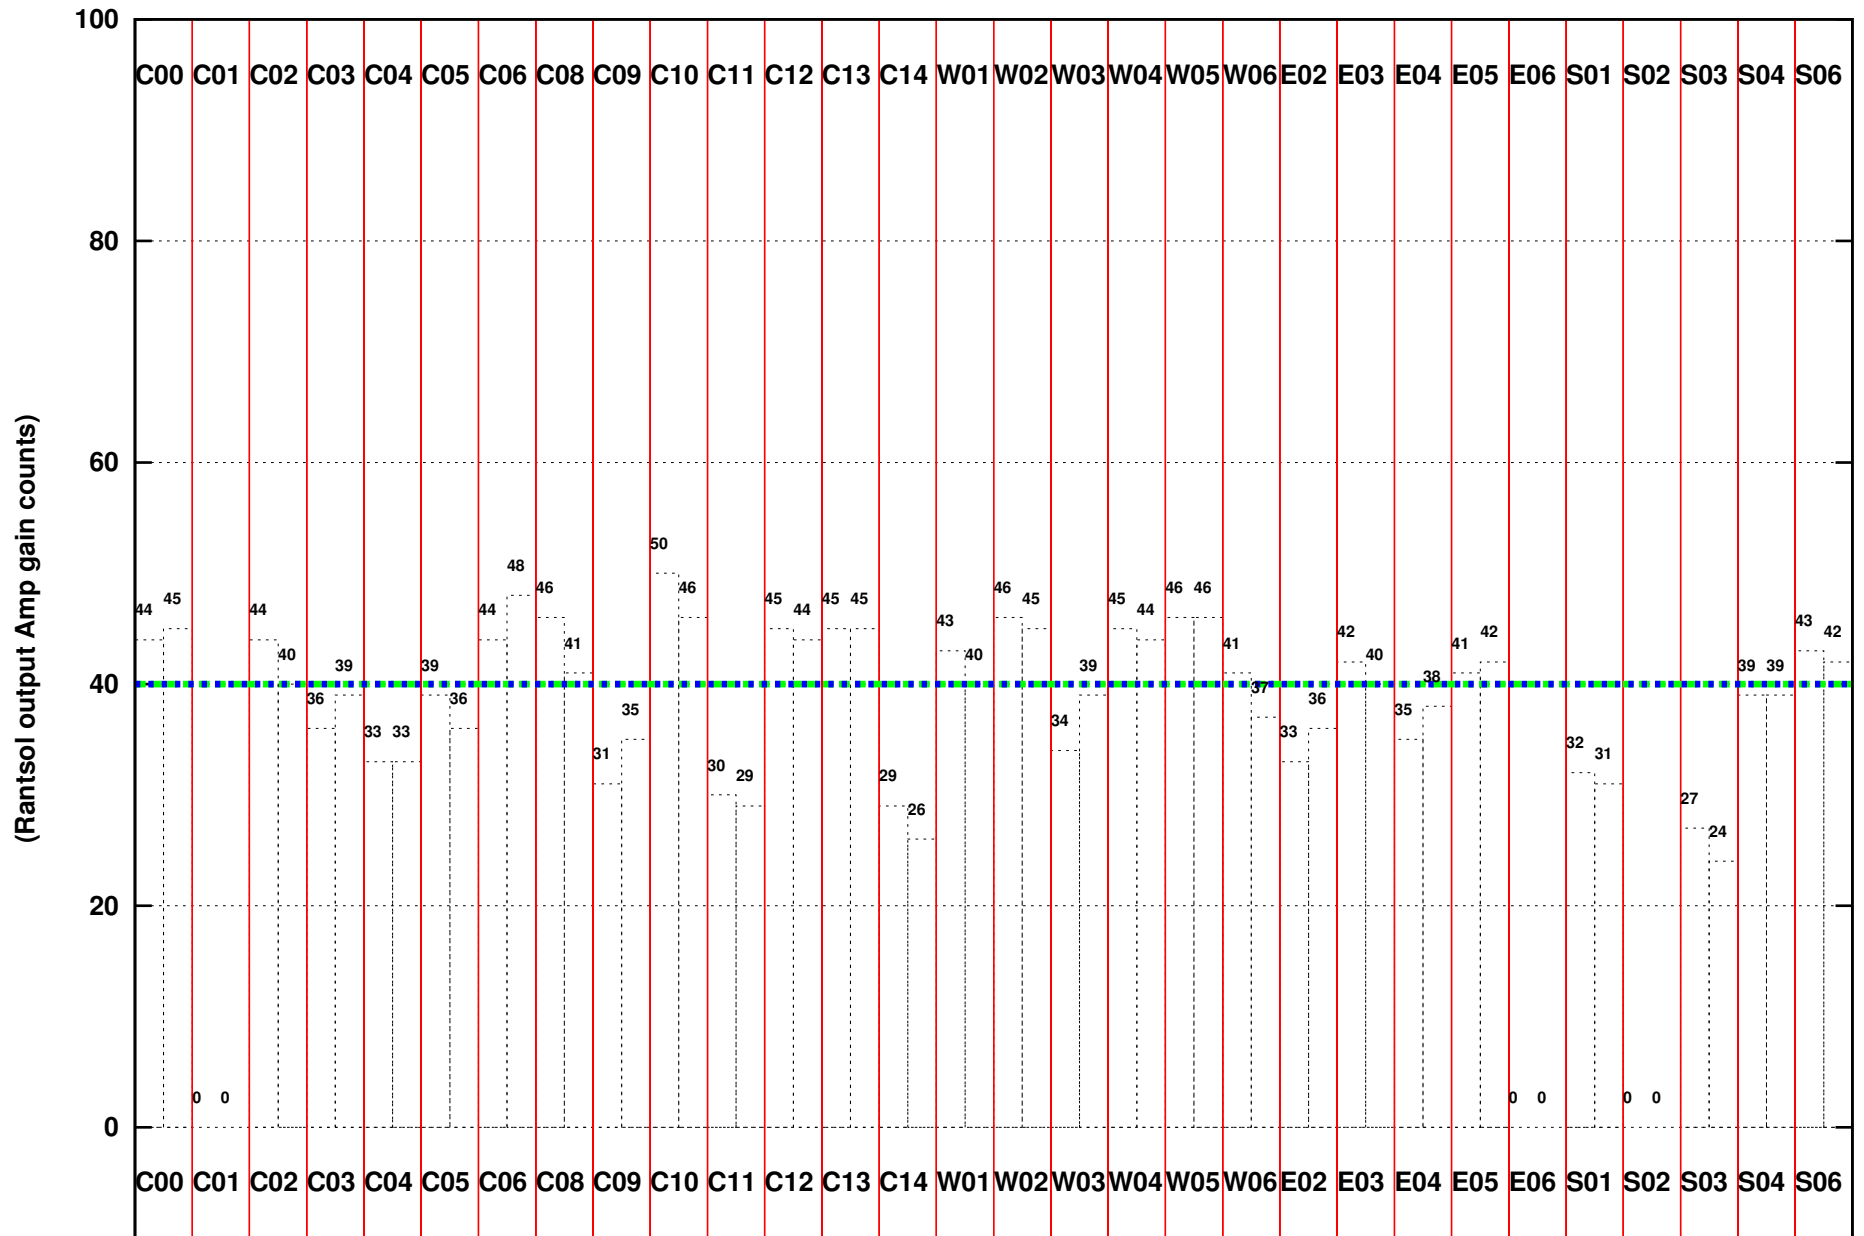

FRINGE STATUS (Rf:362.333,362.333 MHz., LO1:290.000,290.000 MHz., LO4/5:127.667,177.333 MHz.)

(File:/gsbifrddata1/09may/30_068_09may2016.lta, scan:0, chan:80, Src:3C147, Date:09May2016 18:05:18)