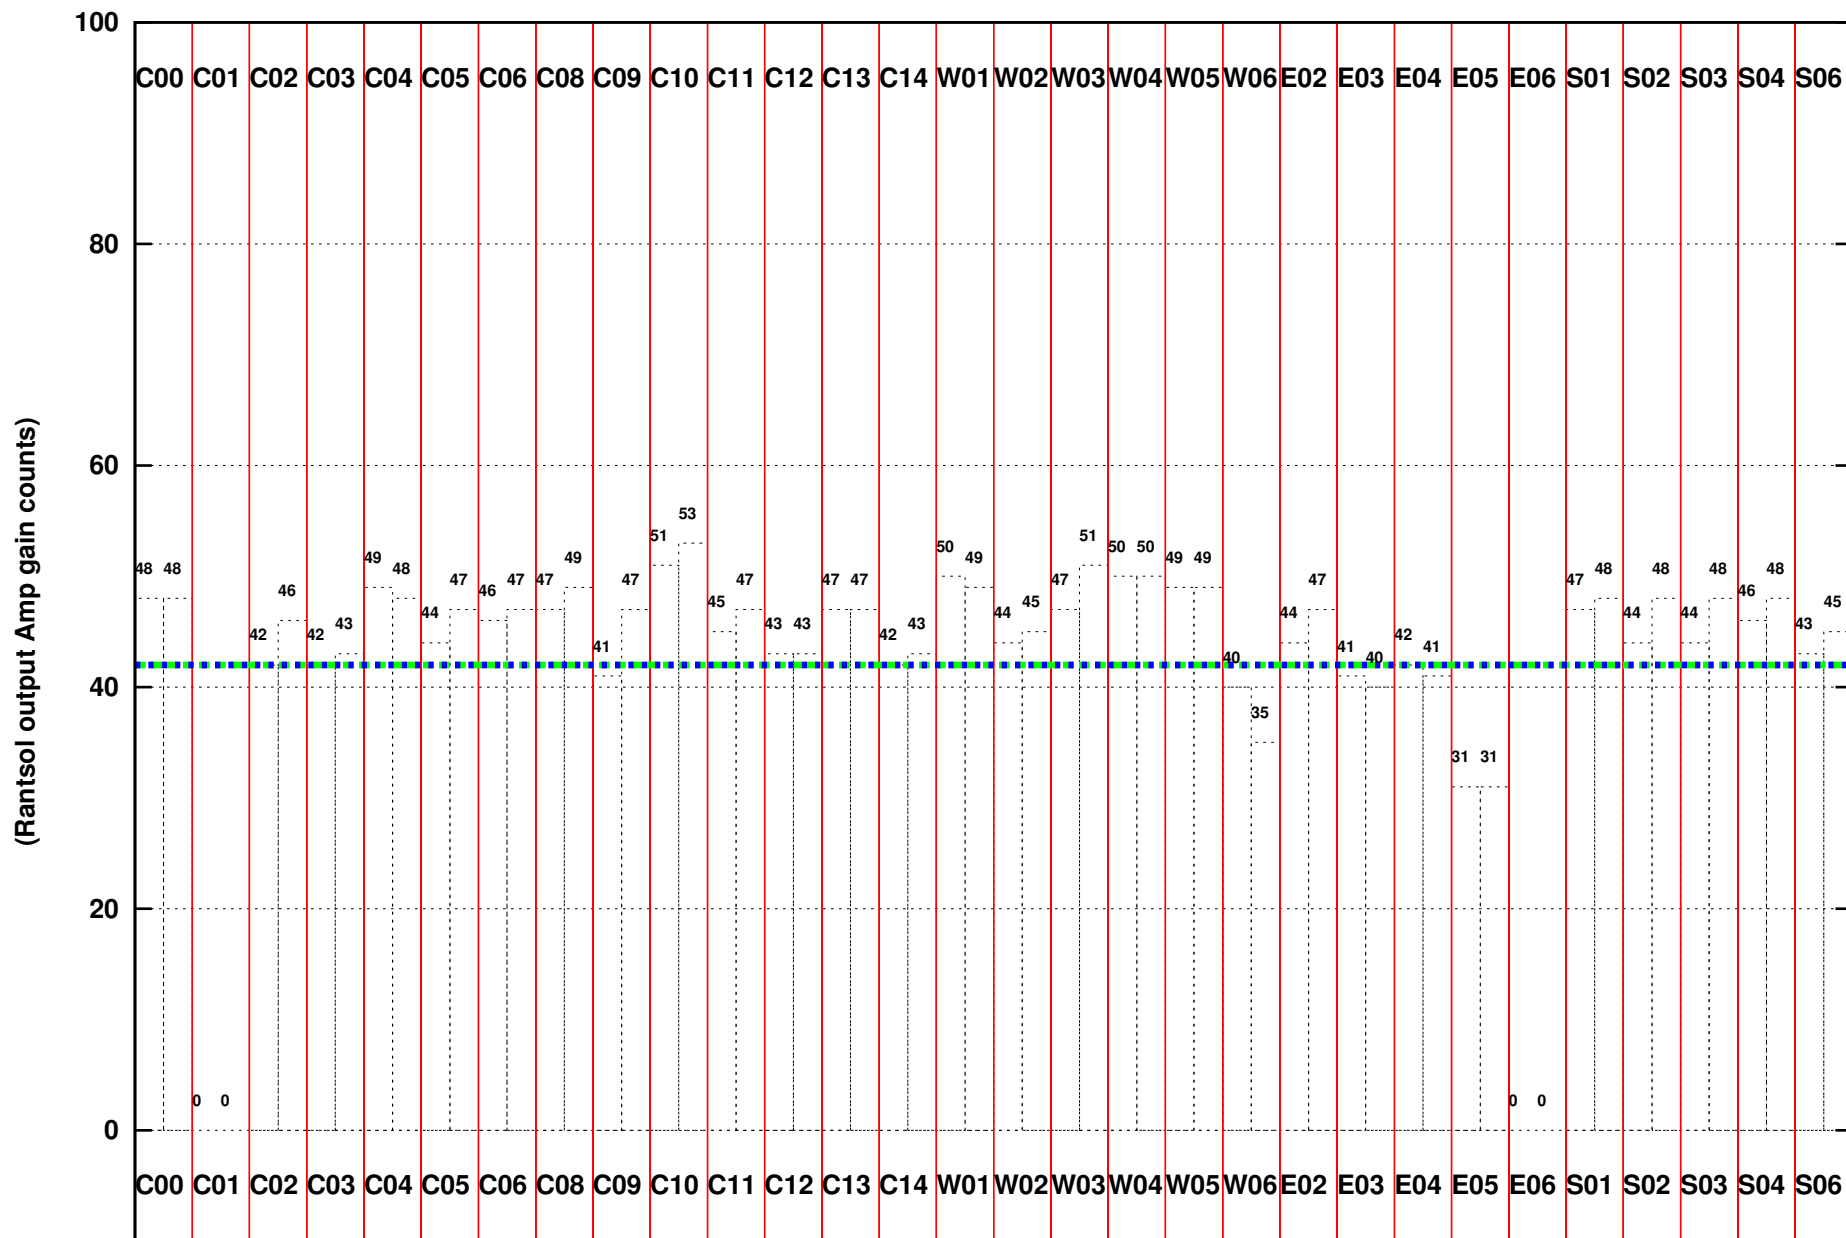

FRINGE STATUS (Rf:1413.817,1413.817 MHz., LO1:1345.000,1345.000 MHz., LO4/5:131.183,173.817 MHz.)

(File:/gsbifrddata/14may/30_071_14may2016.lta, scan:0, chan:80, Src:3C48, Date:14May2016 10:17:20)