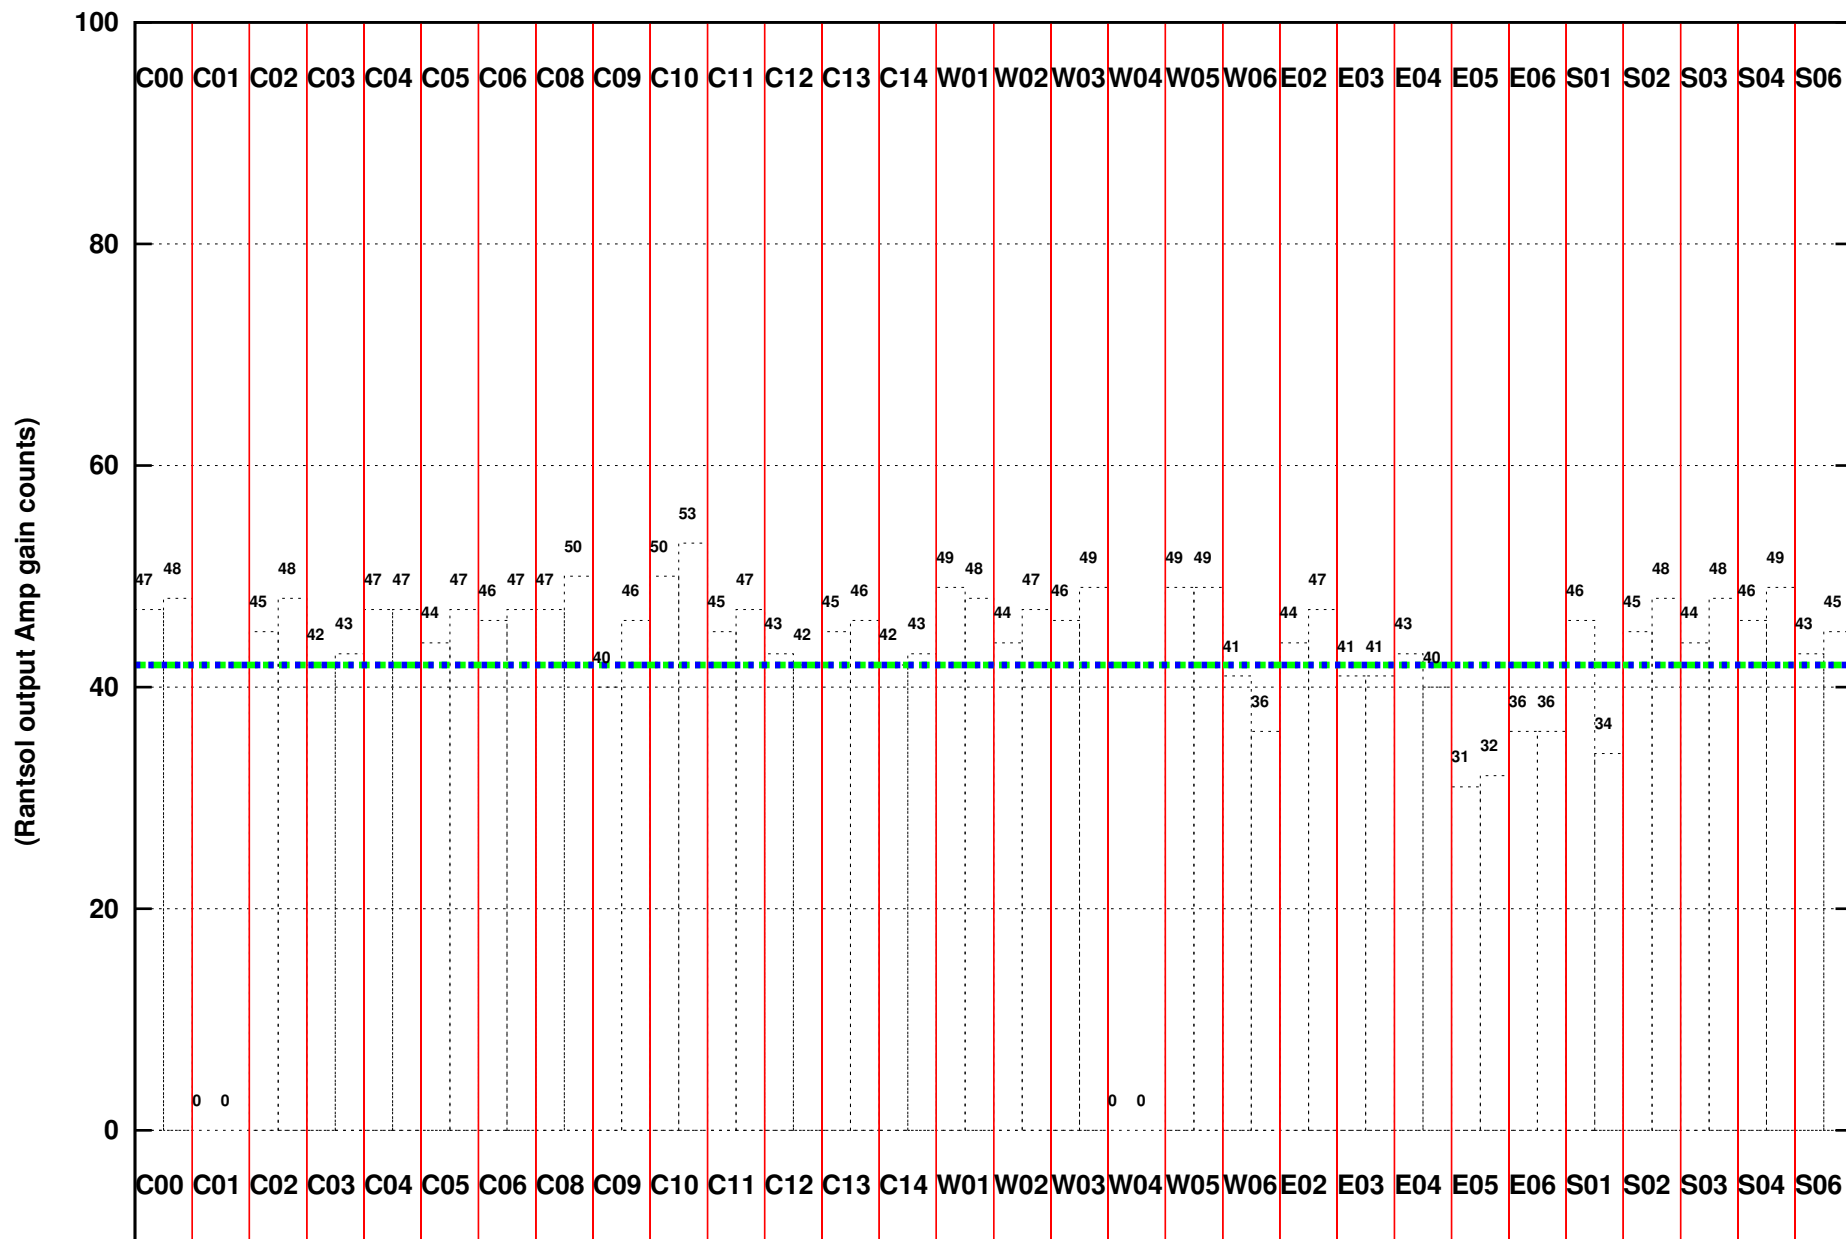

FRINGE STATUS (Rf:1413.817,1413.817 MHz., LO1:1345.000,1345.000 MHz., LO4/5:131.183,173.817 MHz.)

(File:/gsbifrddata1/15may/30_071_30may2016.lta, scan:0, chan:80, Src:3C48, Date:15May2016 09:23:18)