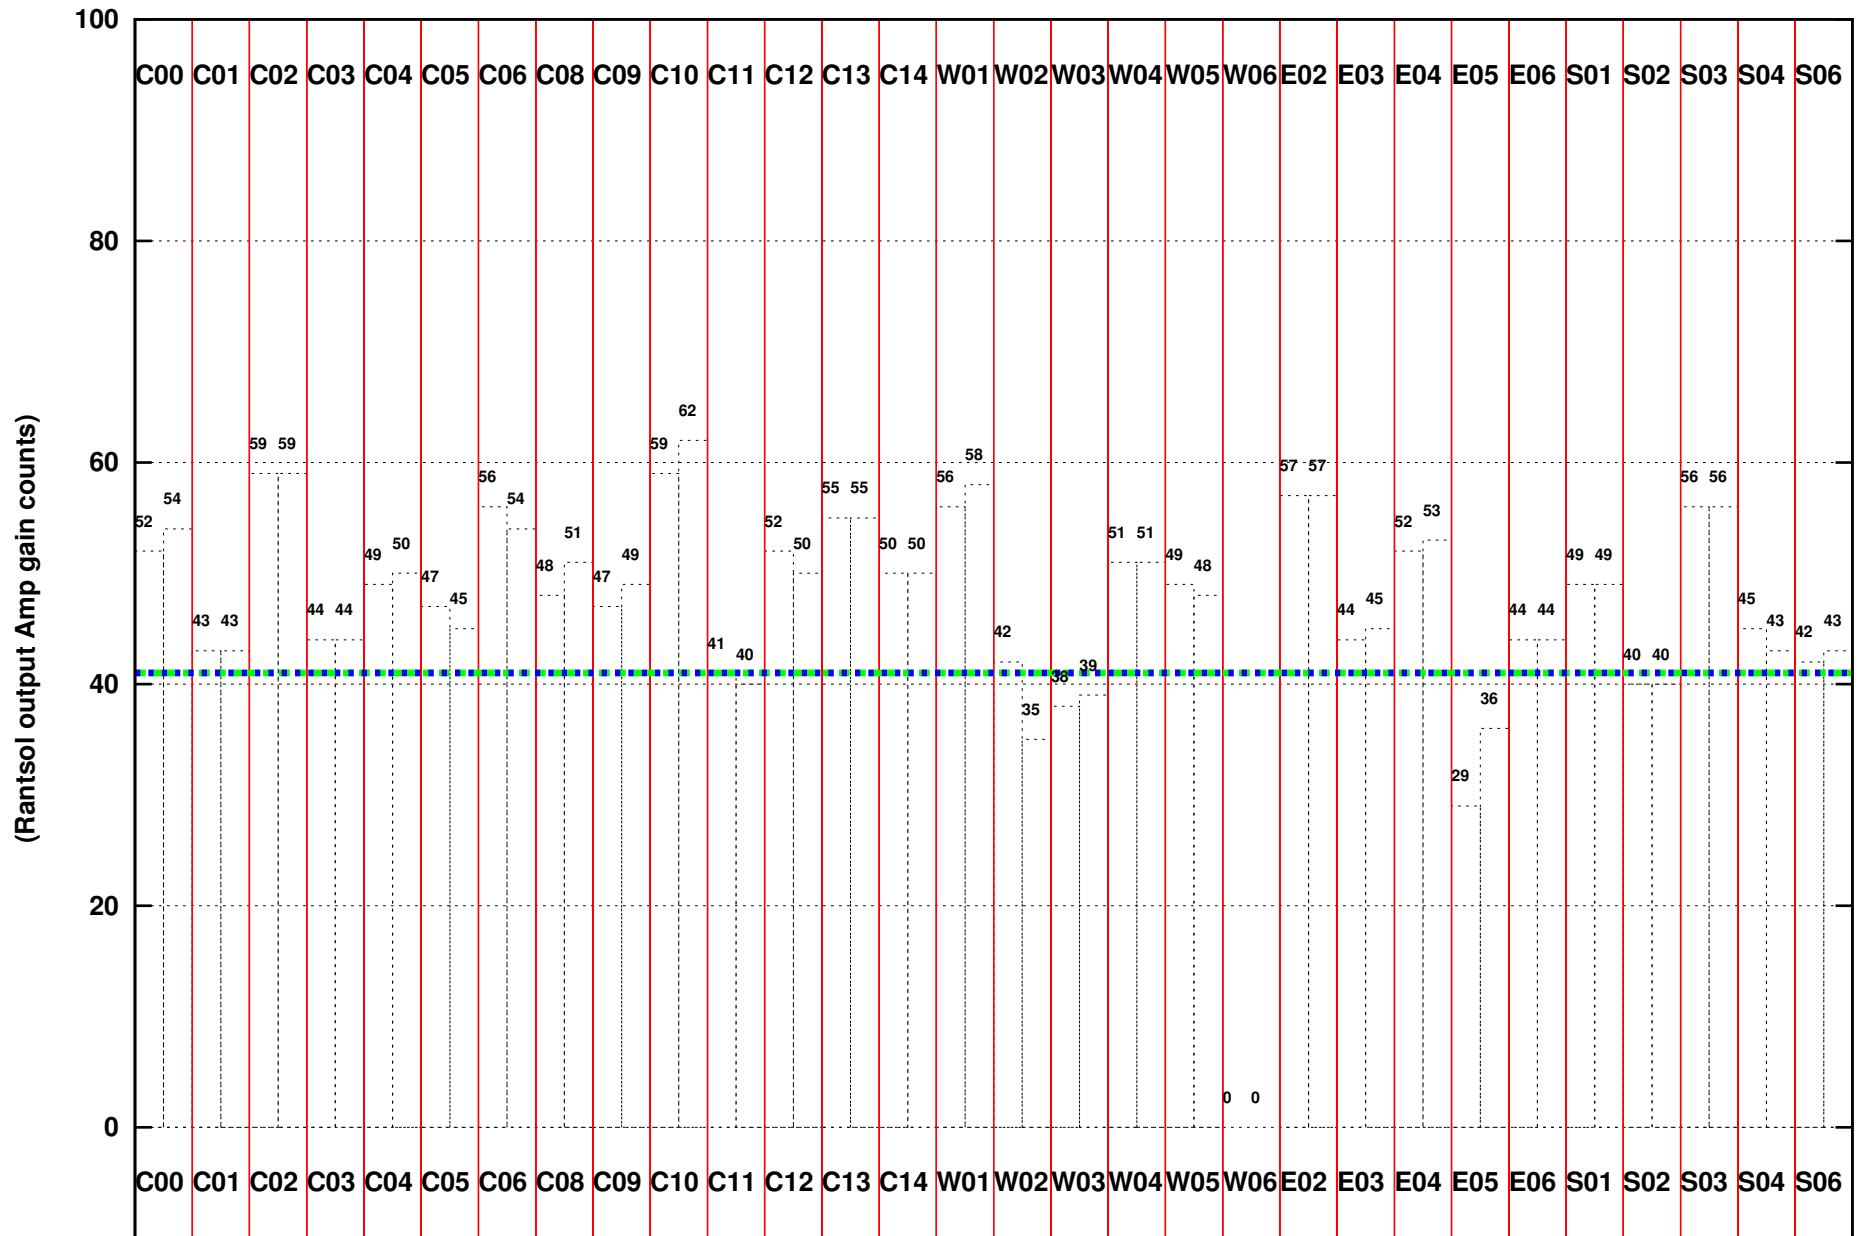

FRINGE STATUS (Rf:591.000,591.000 MHz., LO1:540.000,540.000 MHz., LO4/5:149.000,156.000 MHz.)

(File:/gsbifrddata1/22may/30_005_22may2016.lta, scan:0, chan:80, Src:3C48, Date:22May2016 07:14:18)