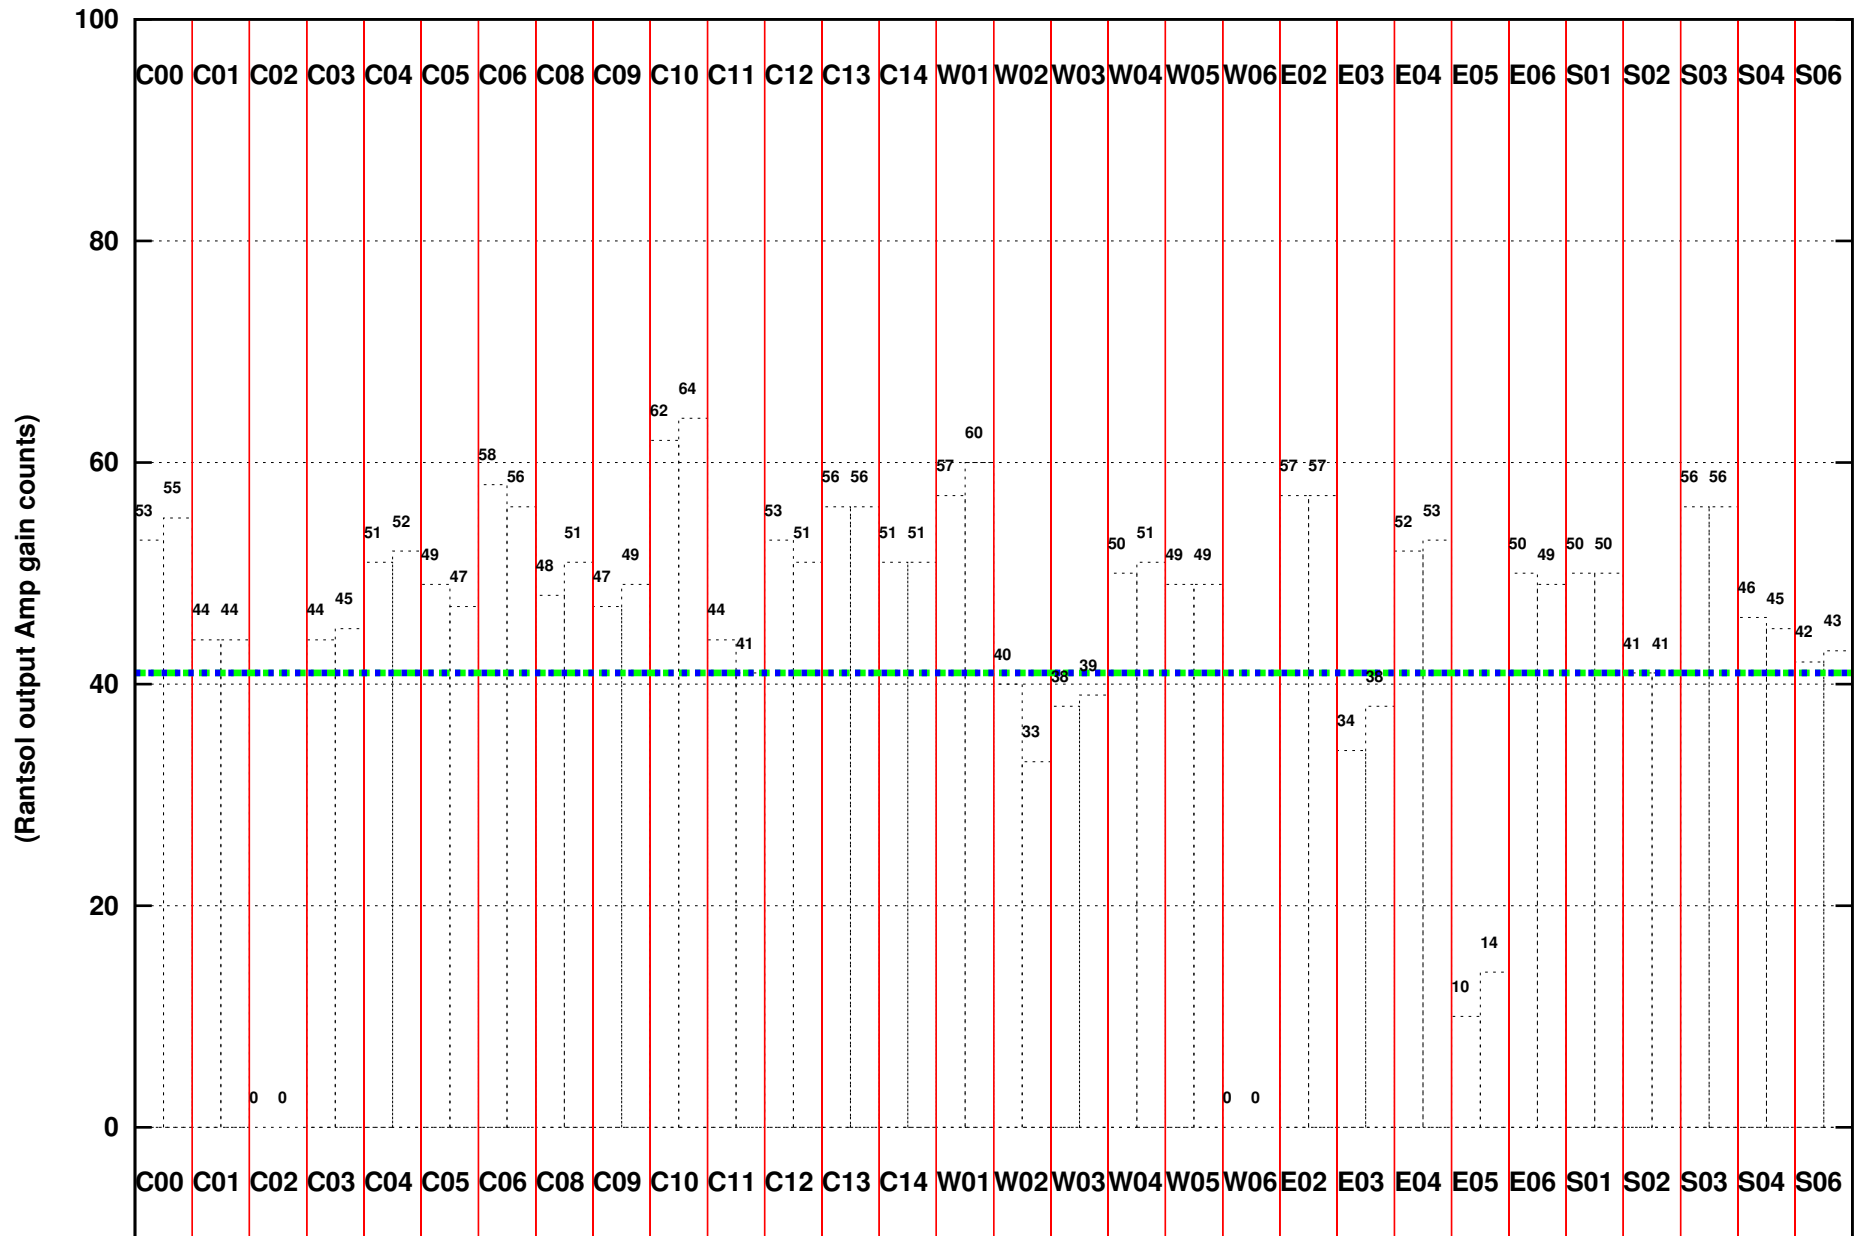

FRINGE STATUS (Rf:591.000,591.000 MHz., LO1:540.000,540.000 MHz., LO4/5:149.000,156.000 MHz.)

( File:/gsbifrddata1/24may/30\_019\_24may2016.lta, scan:0, chan:80, Src:3C286, Date:24May2016 01:08:36)