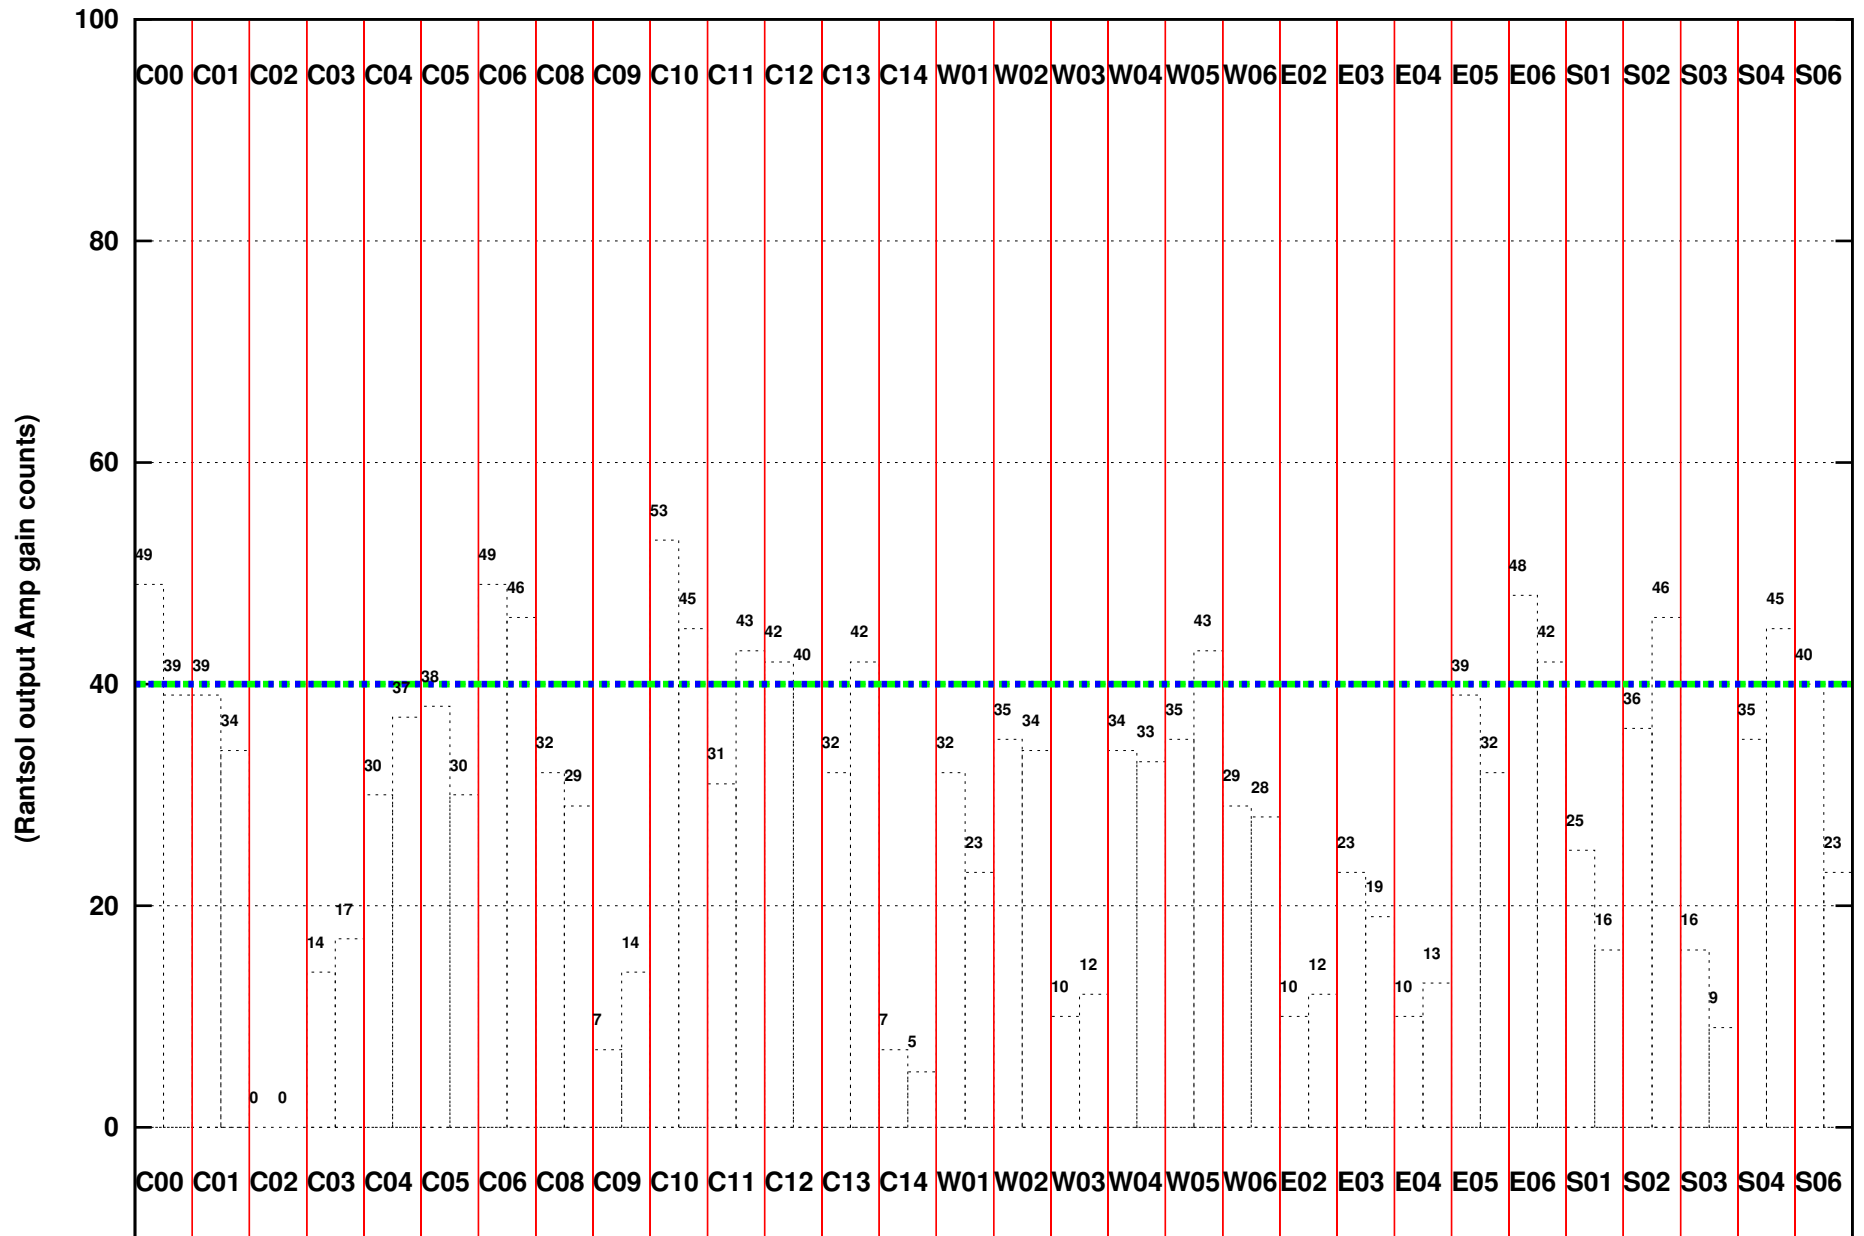

FRINGE STATUS (Rf:376.833,376.833 MHz., LO1:306.000,306.000 MHz., LO4/5:129.167,175.833 MHz.)

(File:/gsbifrddata/30may/30_068_30may2016.lta, scan:0, chan:80, Src:3C286, Date:30May2016 21:58:25)