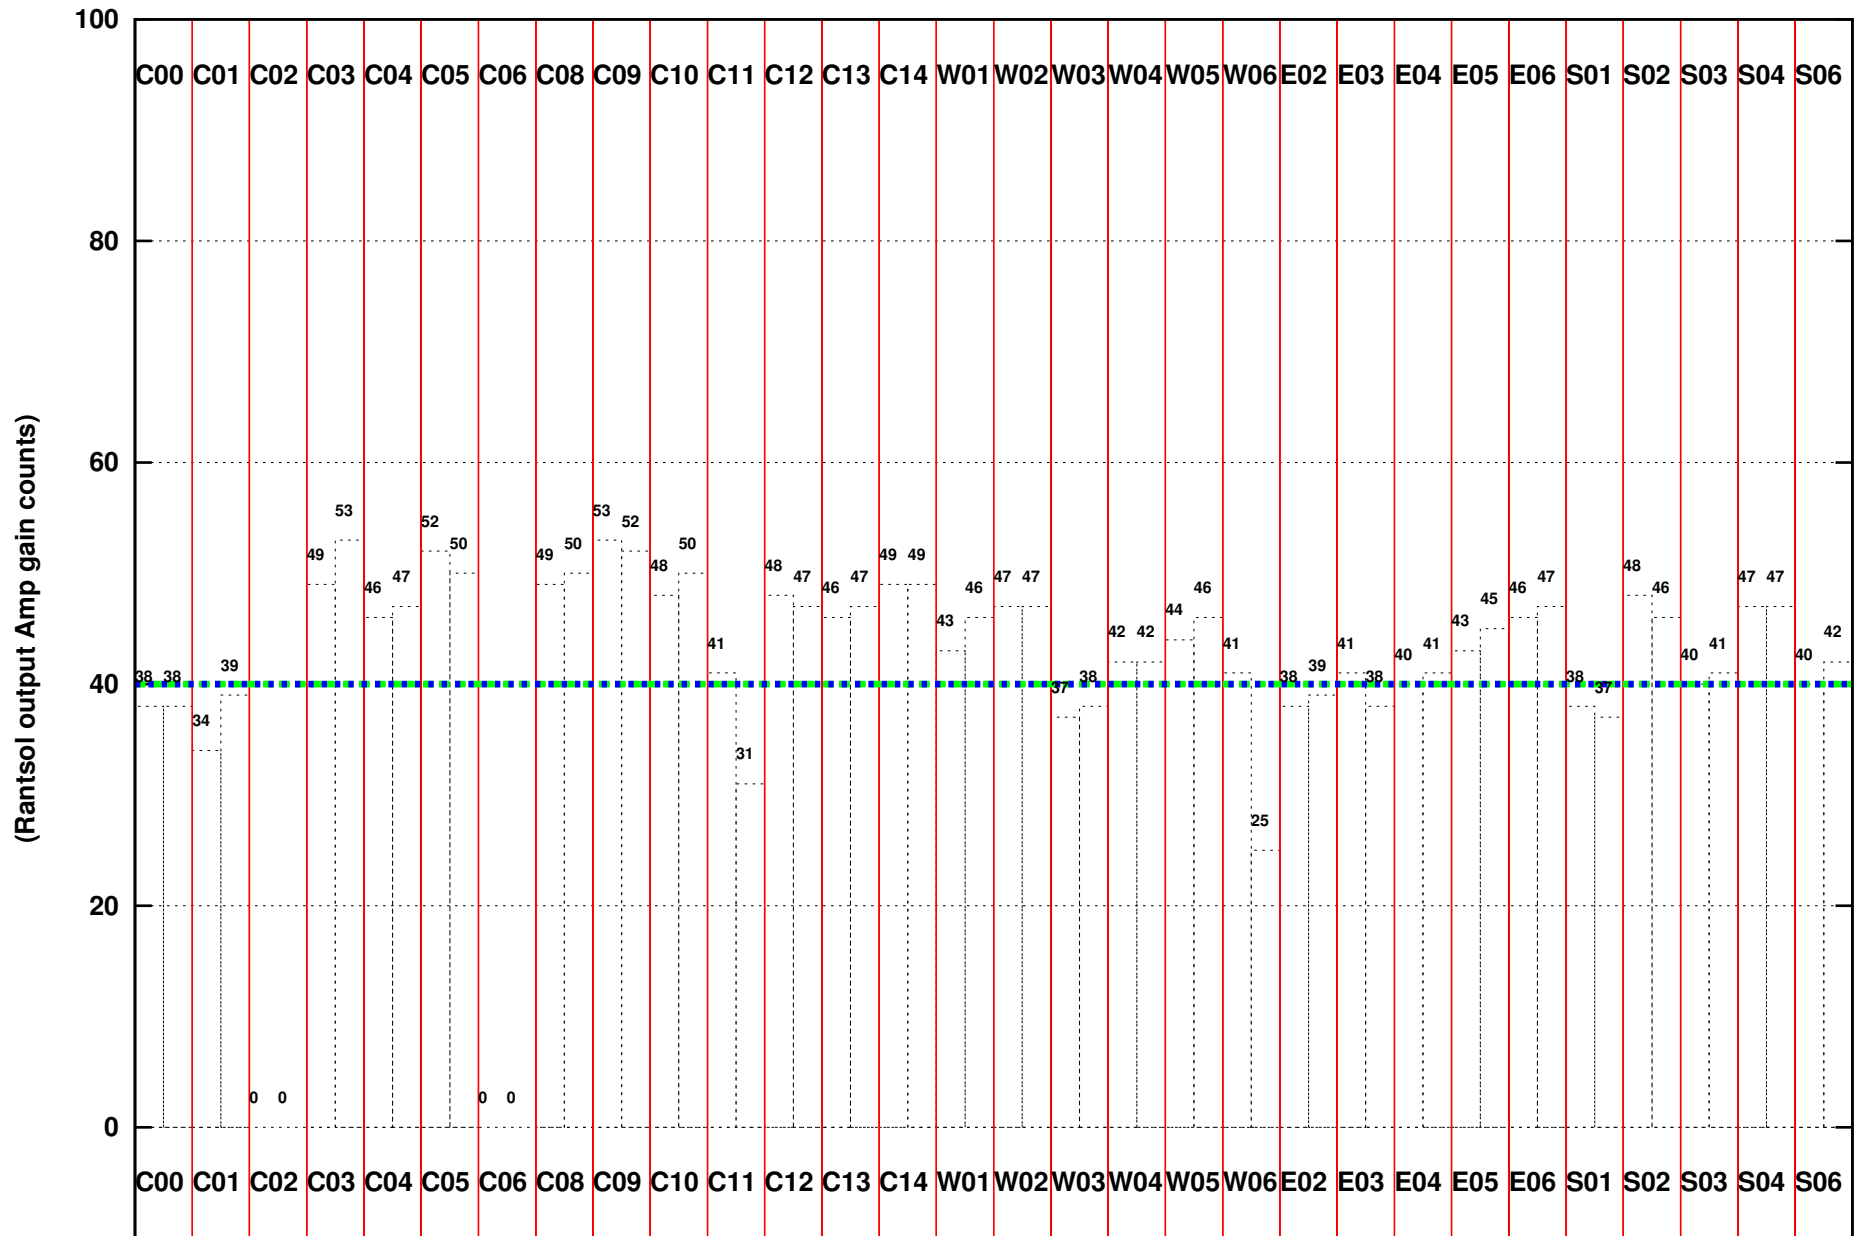

FRINGE STATUS (Rf:306.000,306.000 MHz., LO1:255.000,255.000 MHz., LO4/5:149.000,156.000 MHz.)

(File:/gsbifrddata/01jun/30_018_01jun2016.lta, scan:0, chan:80, Src:3C286, Date:01Jun2016 00:13:04)