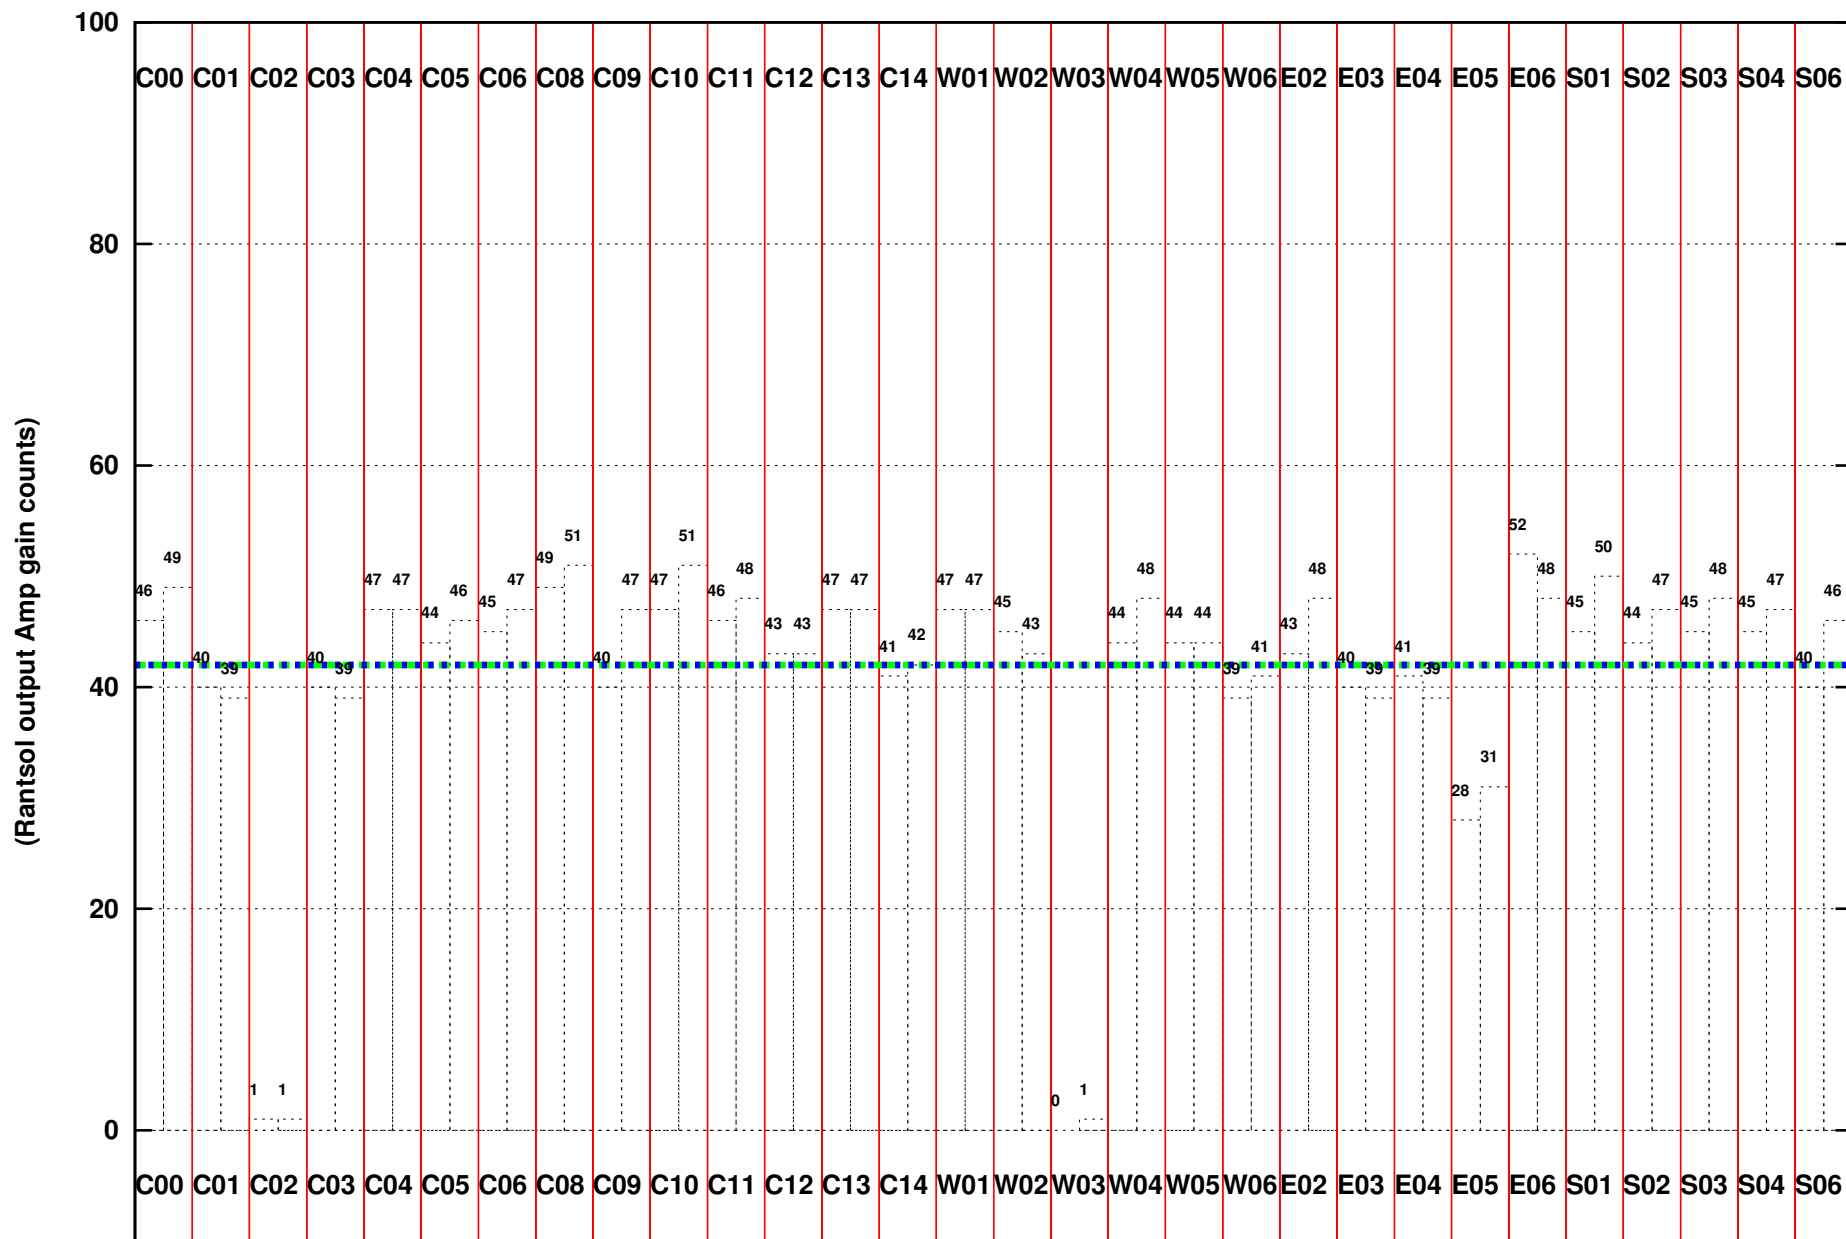

FRINGE STATUS (Rf:1414.464,1414.464 MHz., LO1:1345.000,1345.000 MHz., LO4/5:130.535,174.465 MHz.)

(File:/gsbifrddata/09jun/30_081_09jun2016.lta, scan:0, chan:80, Src:3C286, Date:09Jun2016 18:14:04)