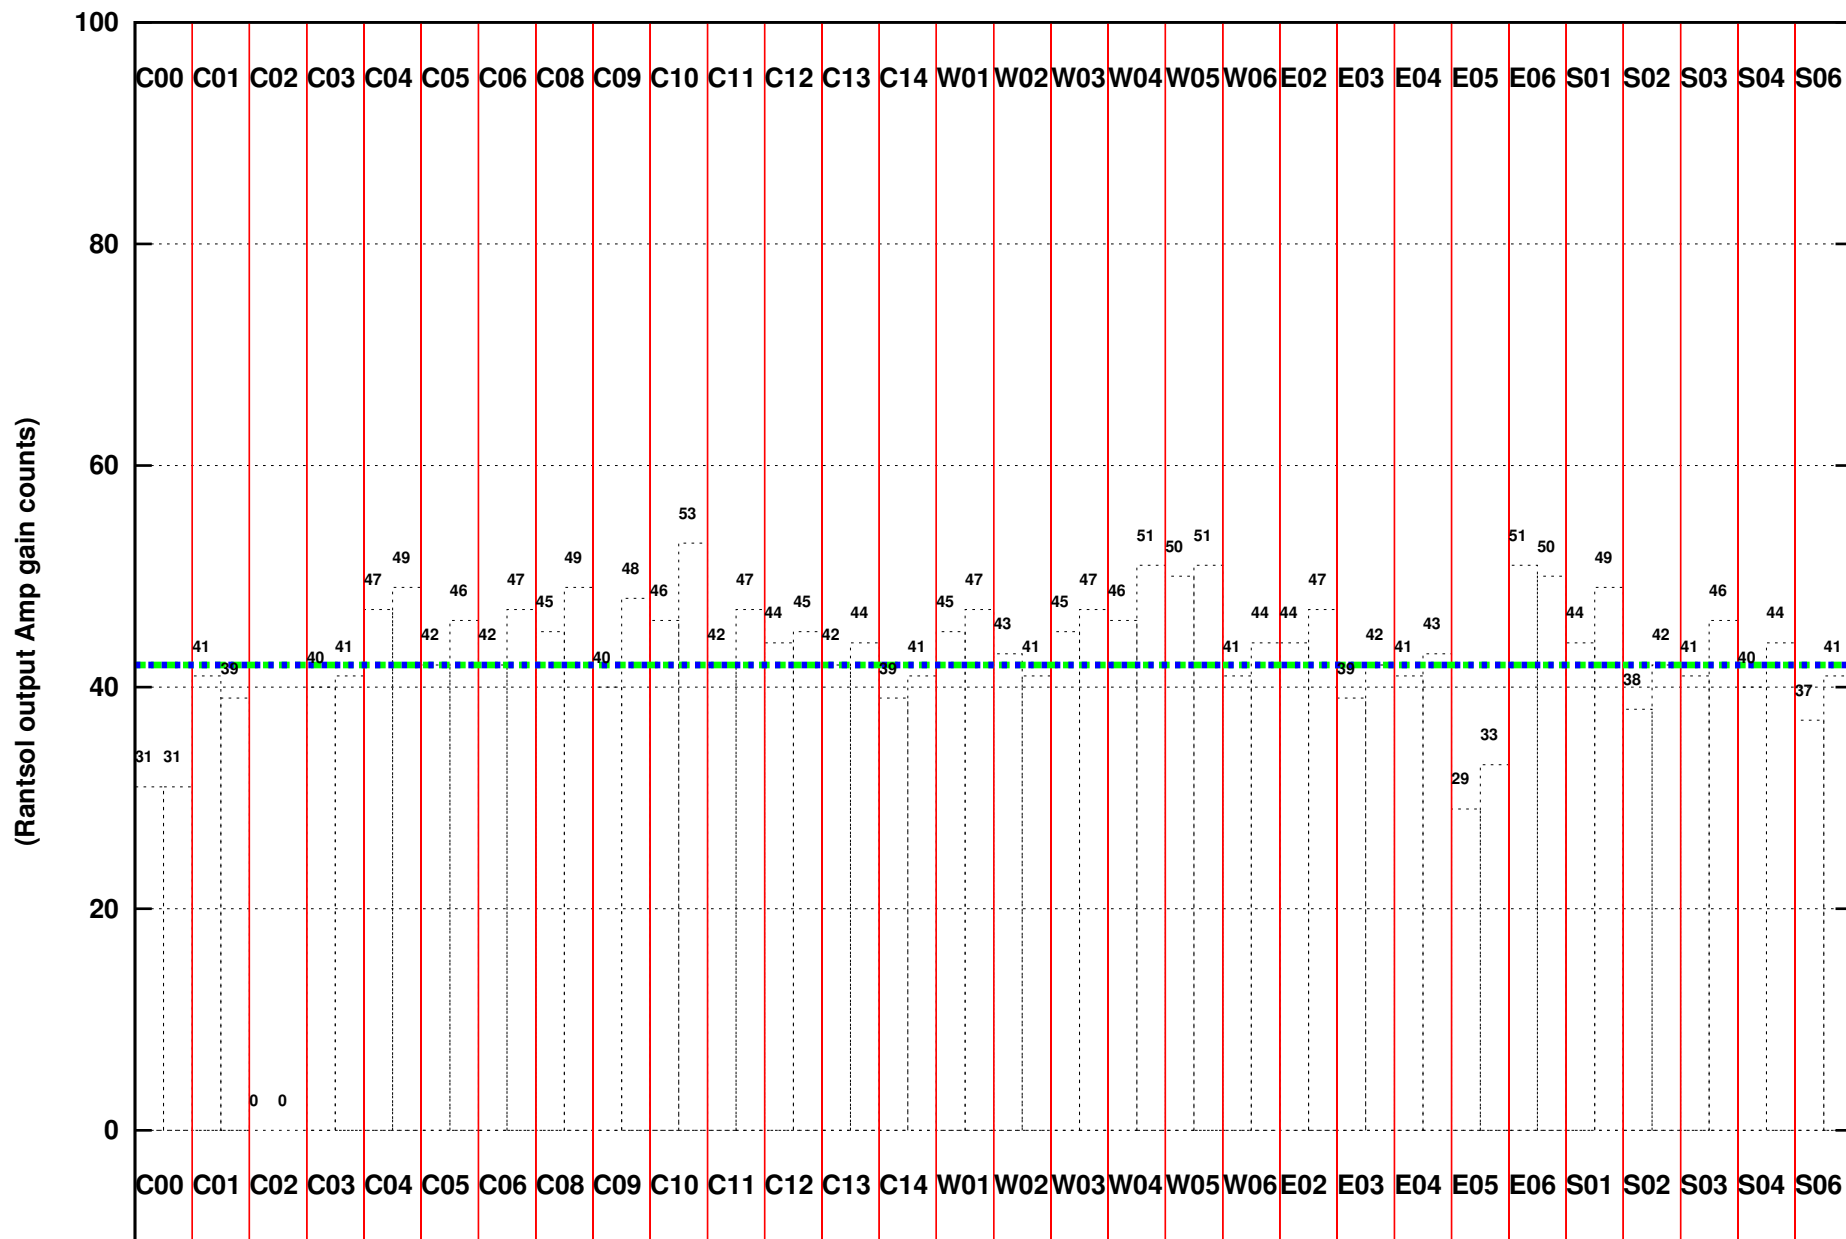

FRINGE STATUS (Rf:1371.000,1371.000 MHz., LO1:1320.000,1320.000 MHz., LO4/5:149.000,156.000 MHz.)

( File:/gsbifrdta/11jun/30\_096\_11jun2016.lta, scan:0, chan:80, Src:3C286, Date:11Jun2016 17:07:55)