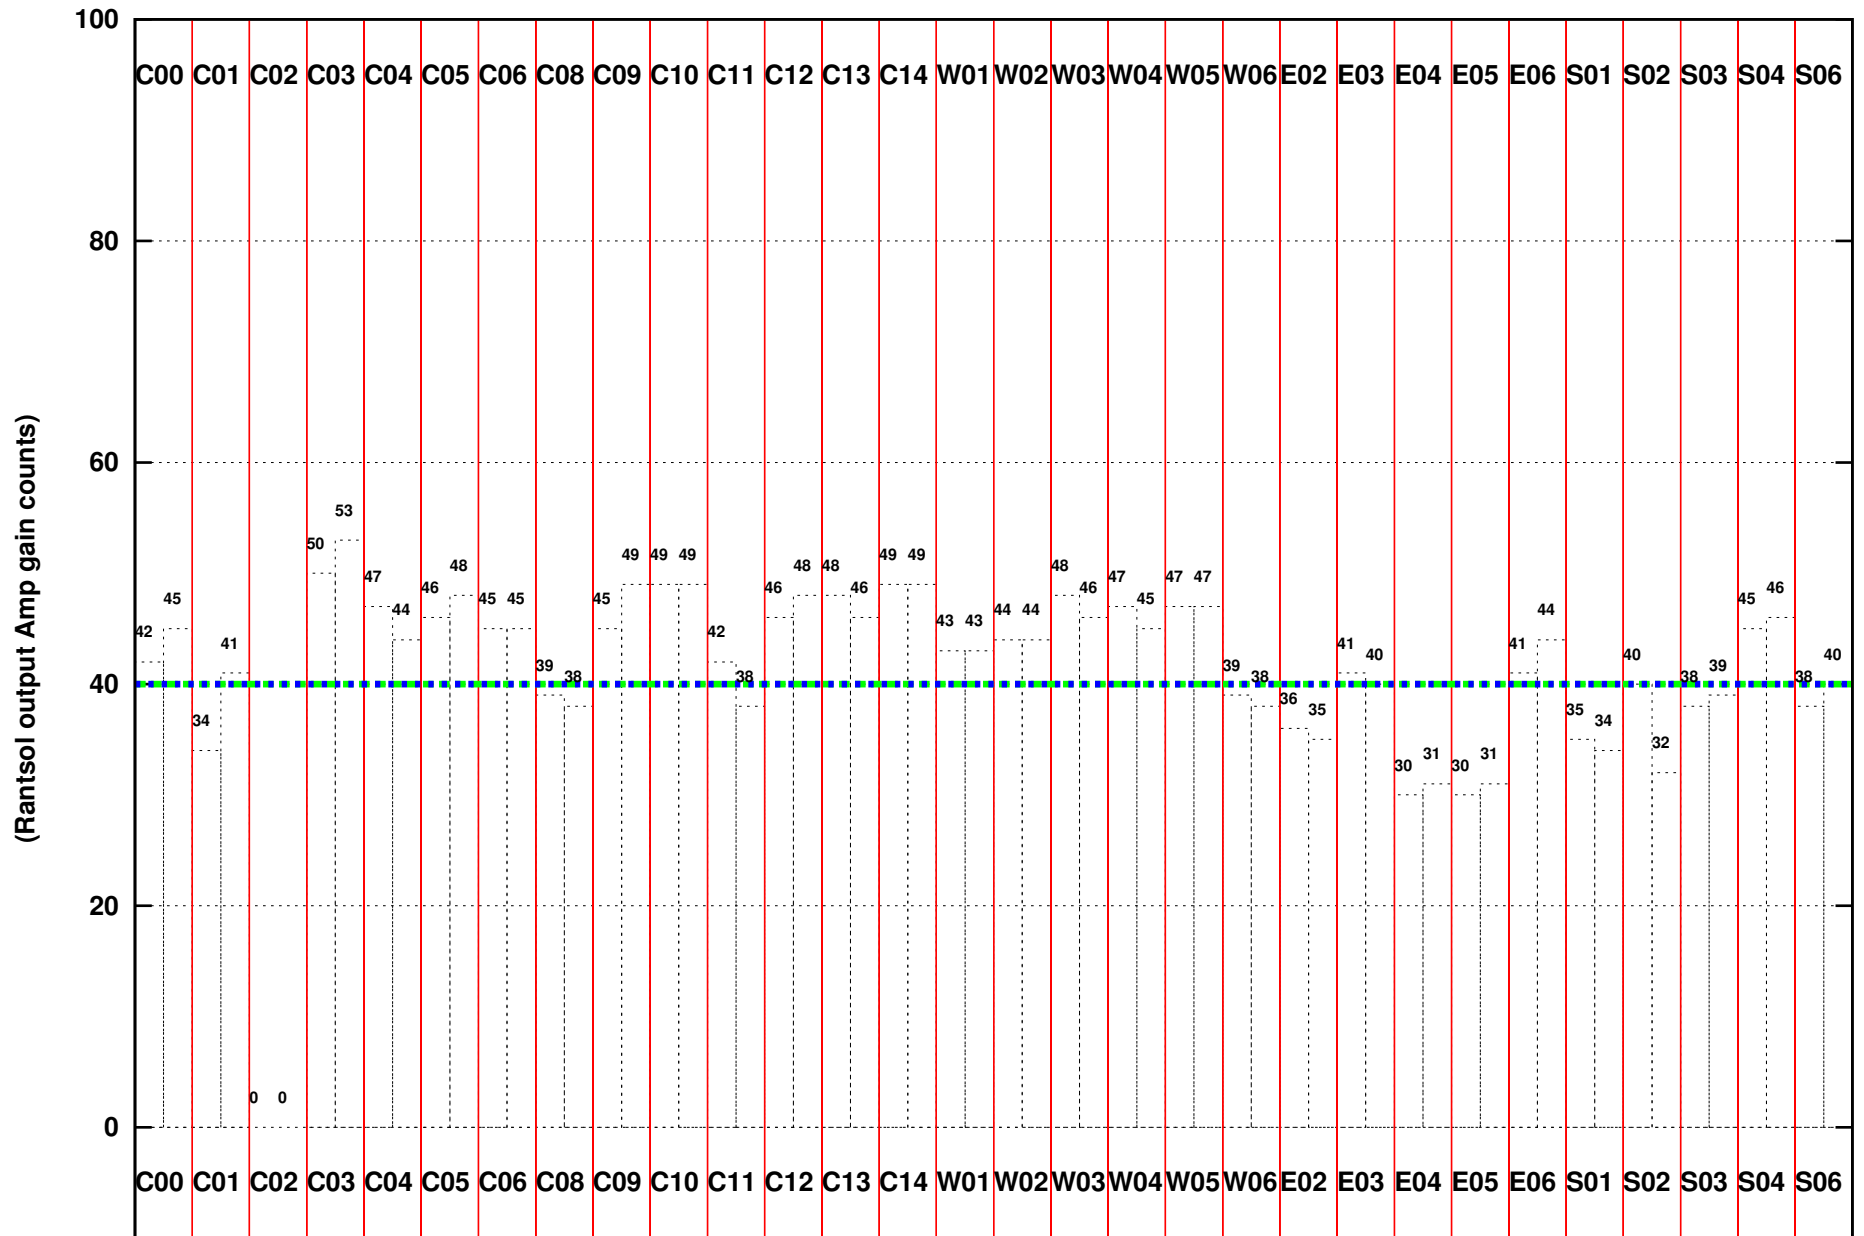

FRINGE STATUS (Rf:306.000,306.000 MHz., LO1:255.000,255.000 MHz., LO4/5:149.000,156.000 MHz.)

(File:/gsbifrddata1/11jun/30_063_11jun2016.lta, scan:0, chan:80, Src:3C286, Date:11Jun2016 20:08:12)