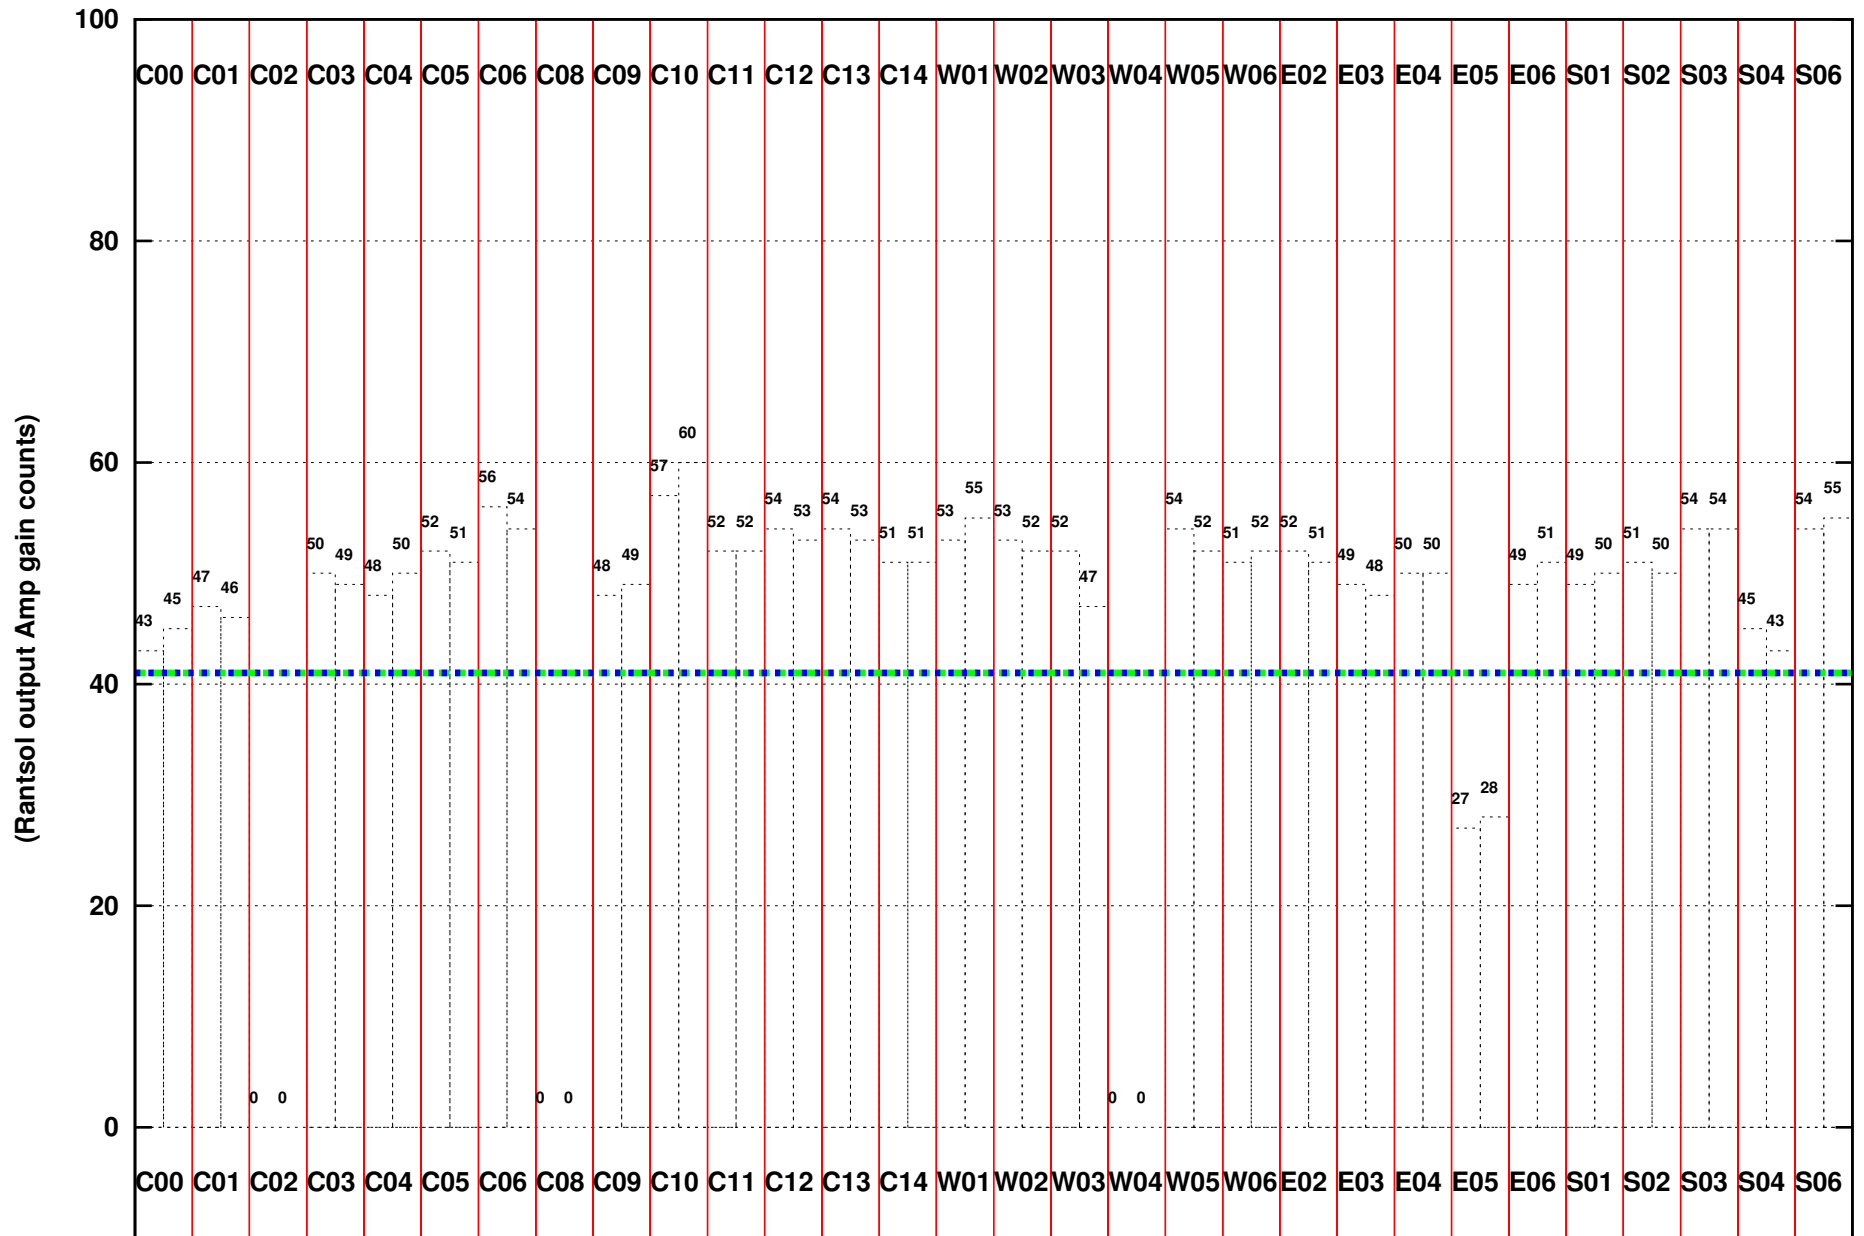

FRINGE STATUS (Rf:625.714,625.714 MHz., LO1:555.000,555.000 MHz., LO4/5:129.286,175.714 MHz.)

( File:/gsbifrddata1/12jun/30\_032\_12jun2016.lta, scan:0, chan:80, Src:3C147, Date:12Jun2016 12:15:26)