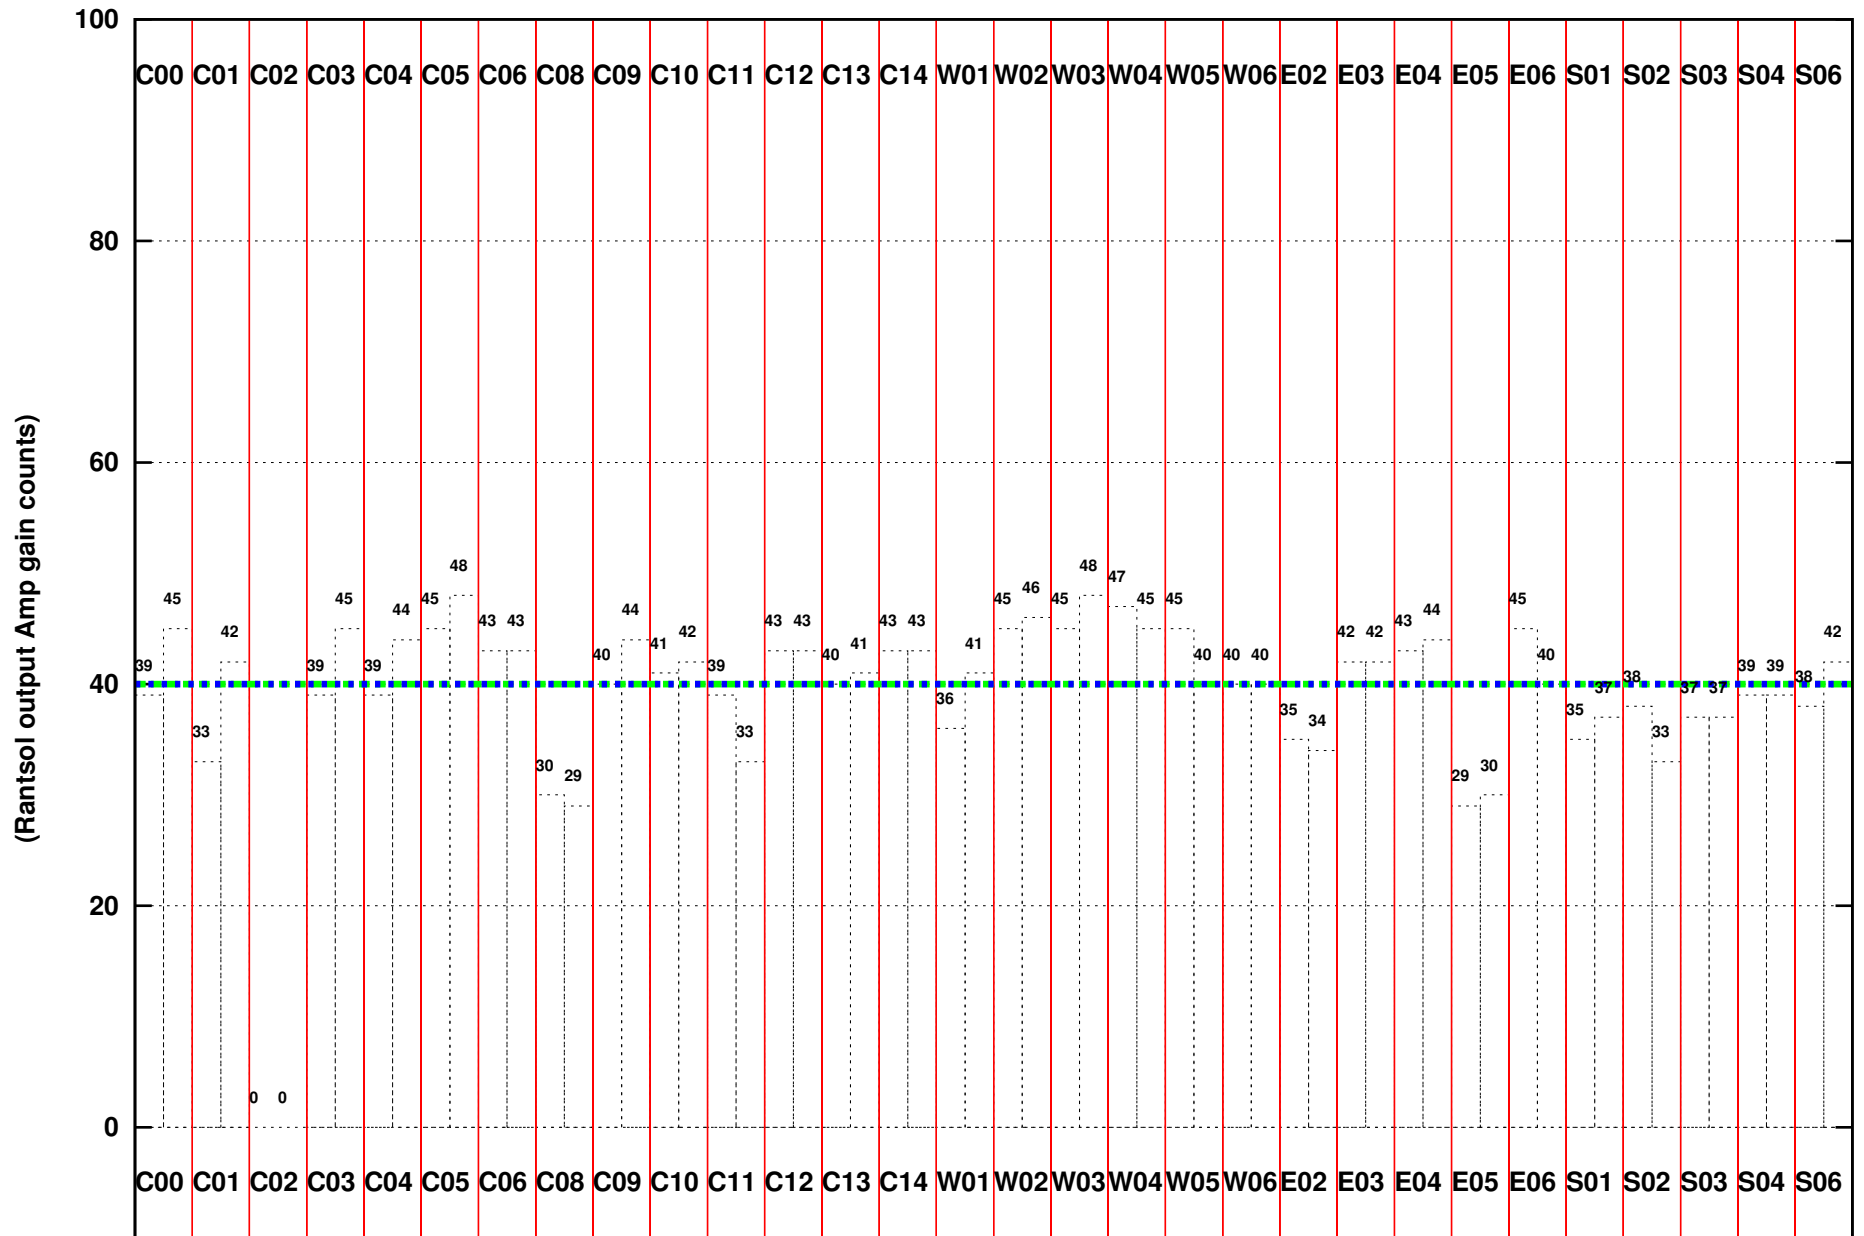

FRINGE STATUS (Rf:306.000,306.000 MHz., LO1:255.000,255.000 MHz., LO4/5:149.000,156.000 MHz.)

(File:/gsbifrd1/13jun/30_063_13jun2016.lta, scan:0, chan:80, Src:3C286, Date:13Jun2016 19:15:26)