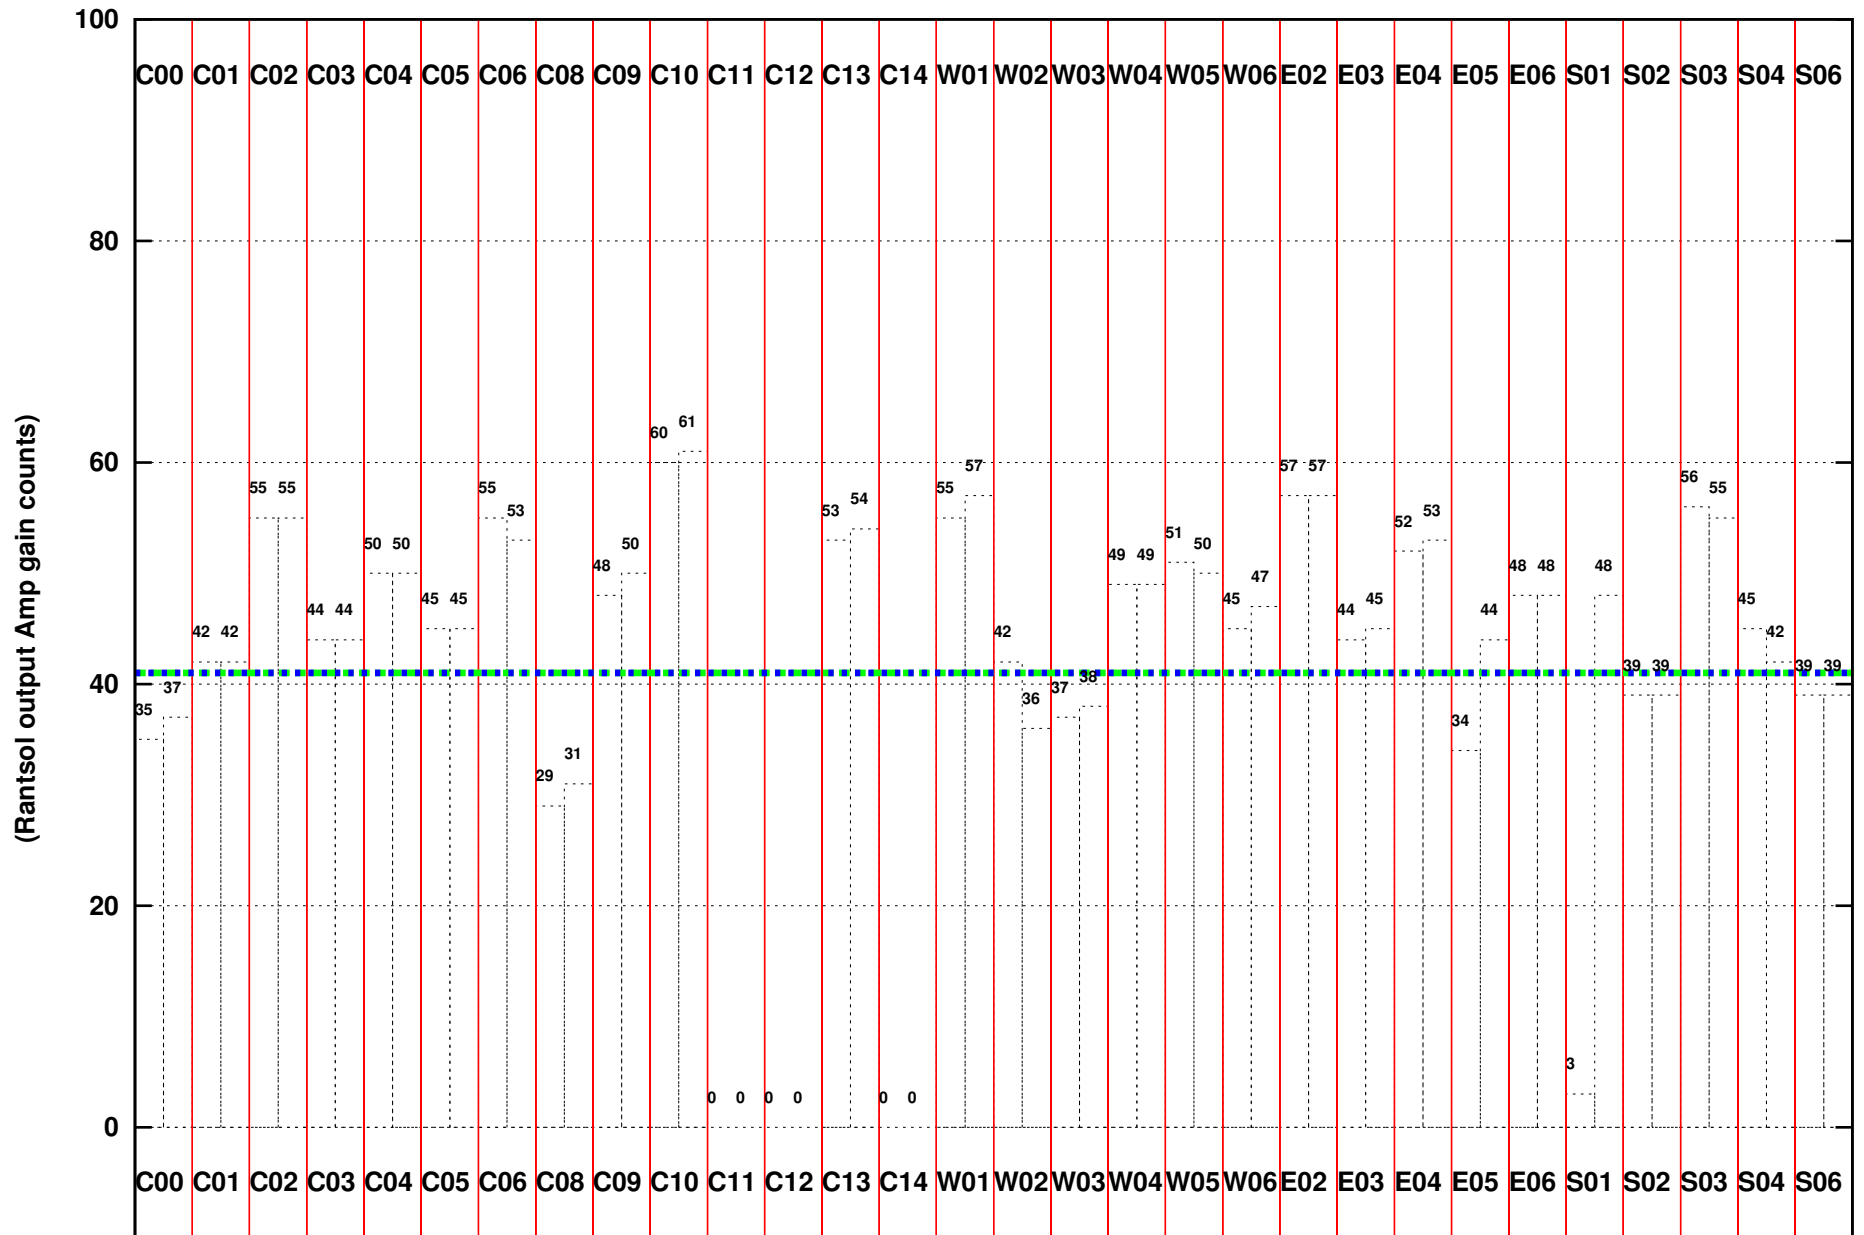

FRINGE STATUS (Rf:591.000,591.000 MHz., LO1:540.000,540.000 MHz., LO4/5:149.000,156.000 MHz.)

(File:/gsbifrdta1/18jun/30_012_18jun2016.lta, scan:0, chan:80, Src:3C48, Date:18Jun2016 07:00:47)