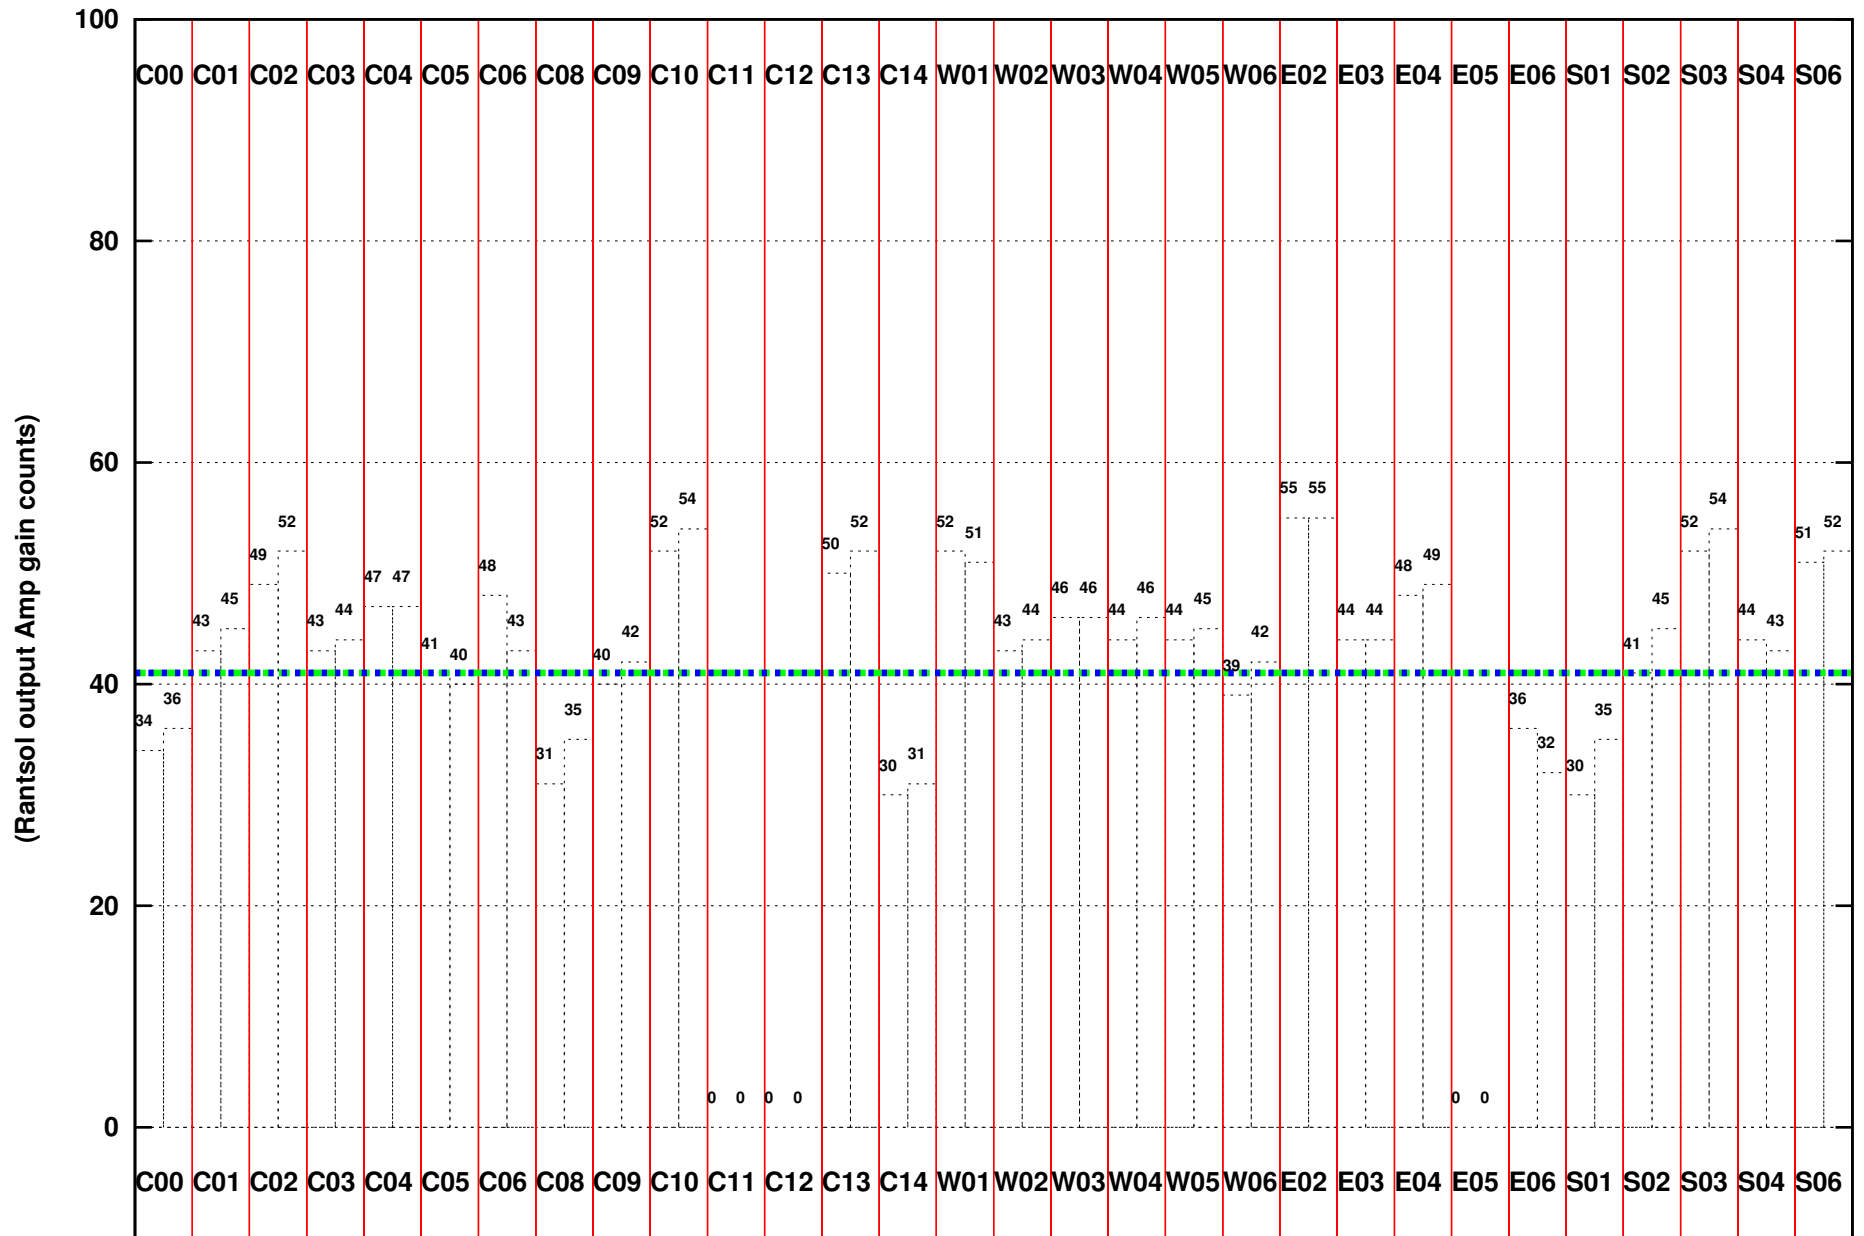

FRINGE STATUS (Rf:591.000,591.000 MHz., LO1:540.000,540.000 MHz., LO4/5:149.000,156.000 MHz.)

( File:/gsbifdata1/18jun/30\_073\_18jun2016.lta, scan:0, chan:80, Src:3C147, Date:18Jun2016 15:08:23)