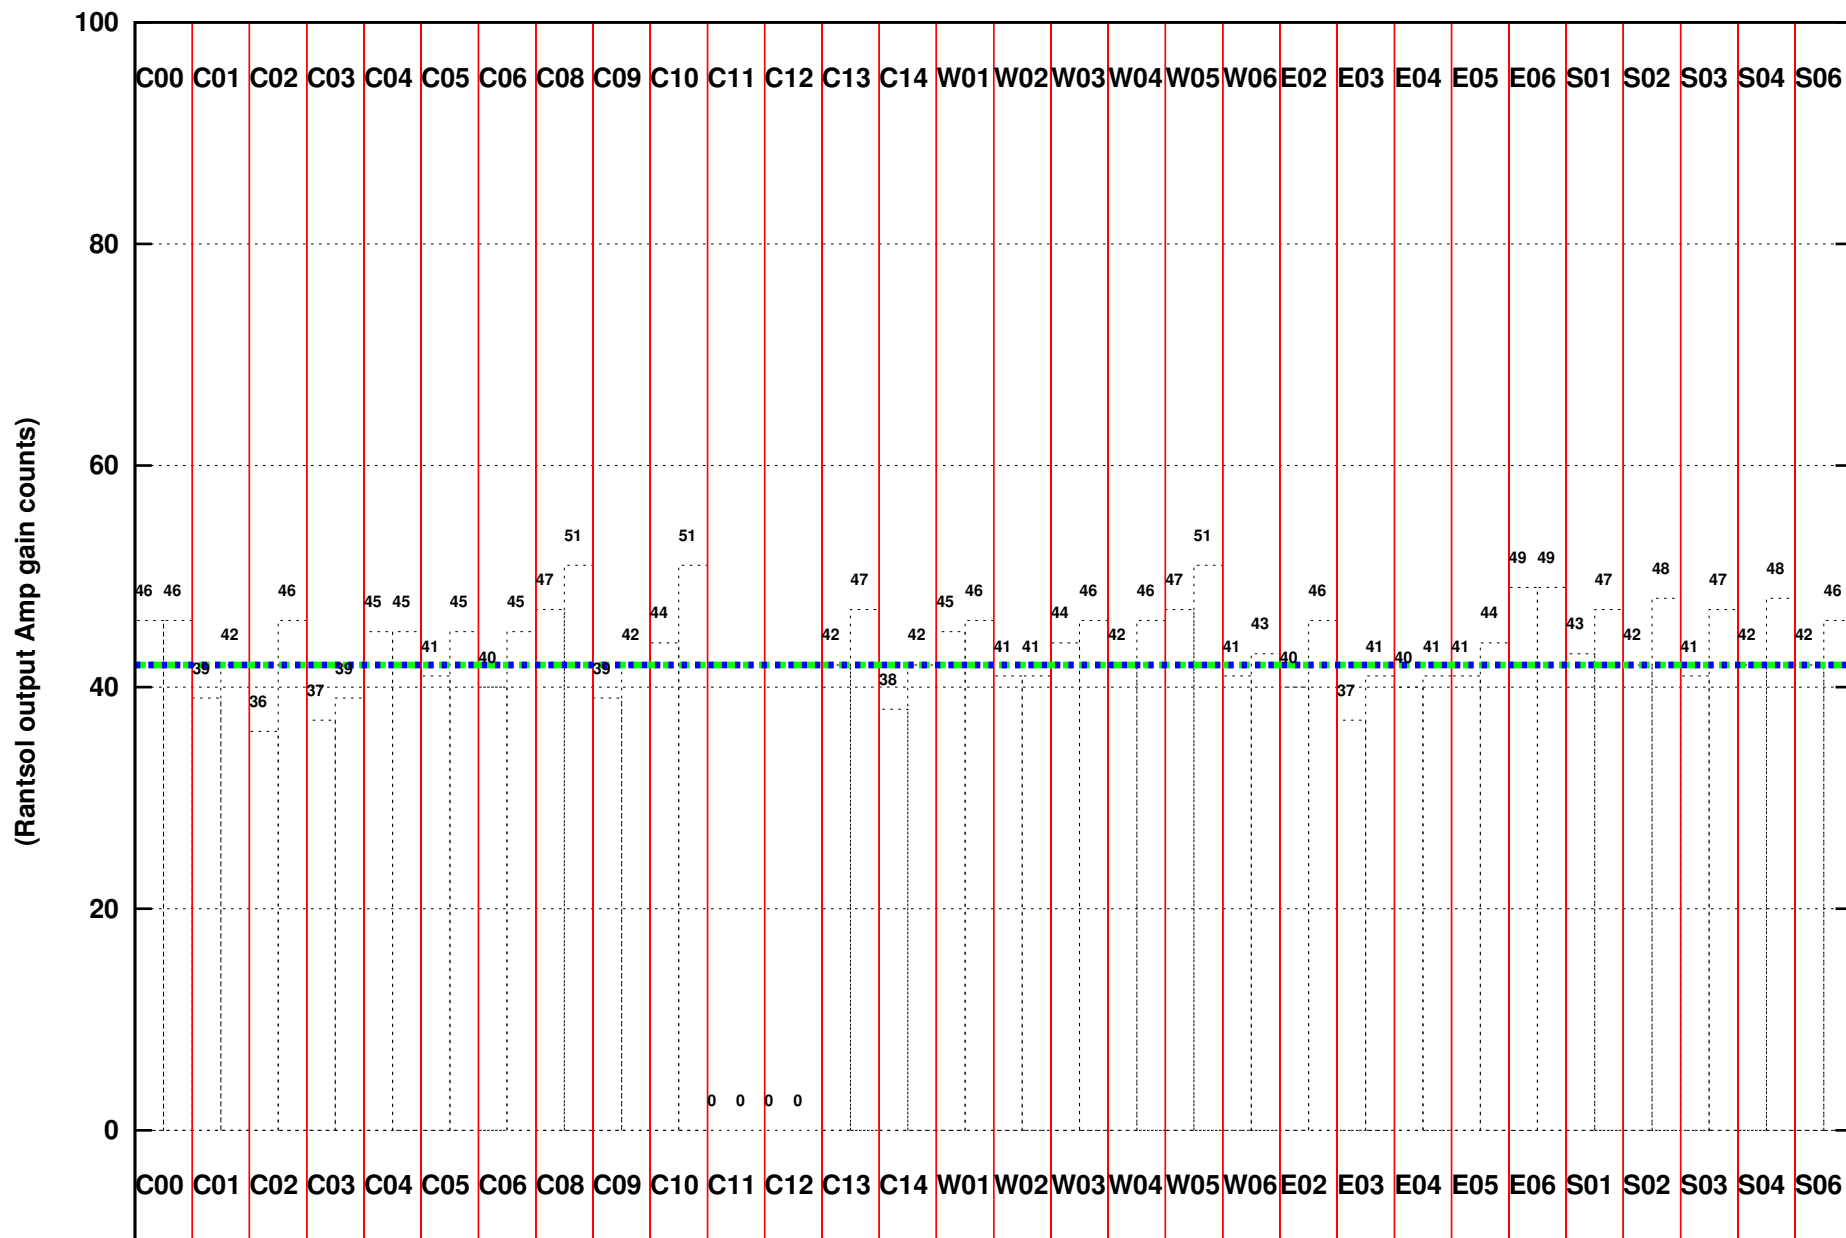

FRINGE STATUS (Rf:1422.283,1422.283 MHz., LO1:1350.000,1350.000 MHz., LO4/5:127.717,177.283 MHz.)

(File:/gsbifrdta/19jun/30_071_19jun2016.lta, scan:0, chan:80, Src:3C286, Date:19Jun2016 00:03:14)