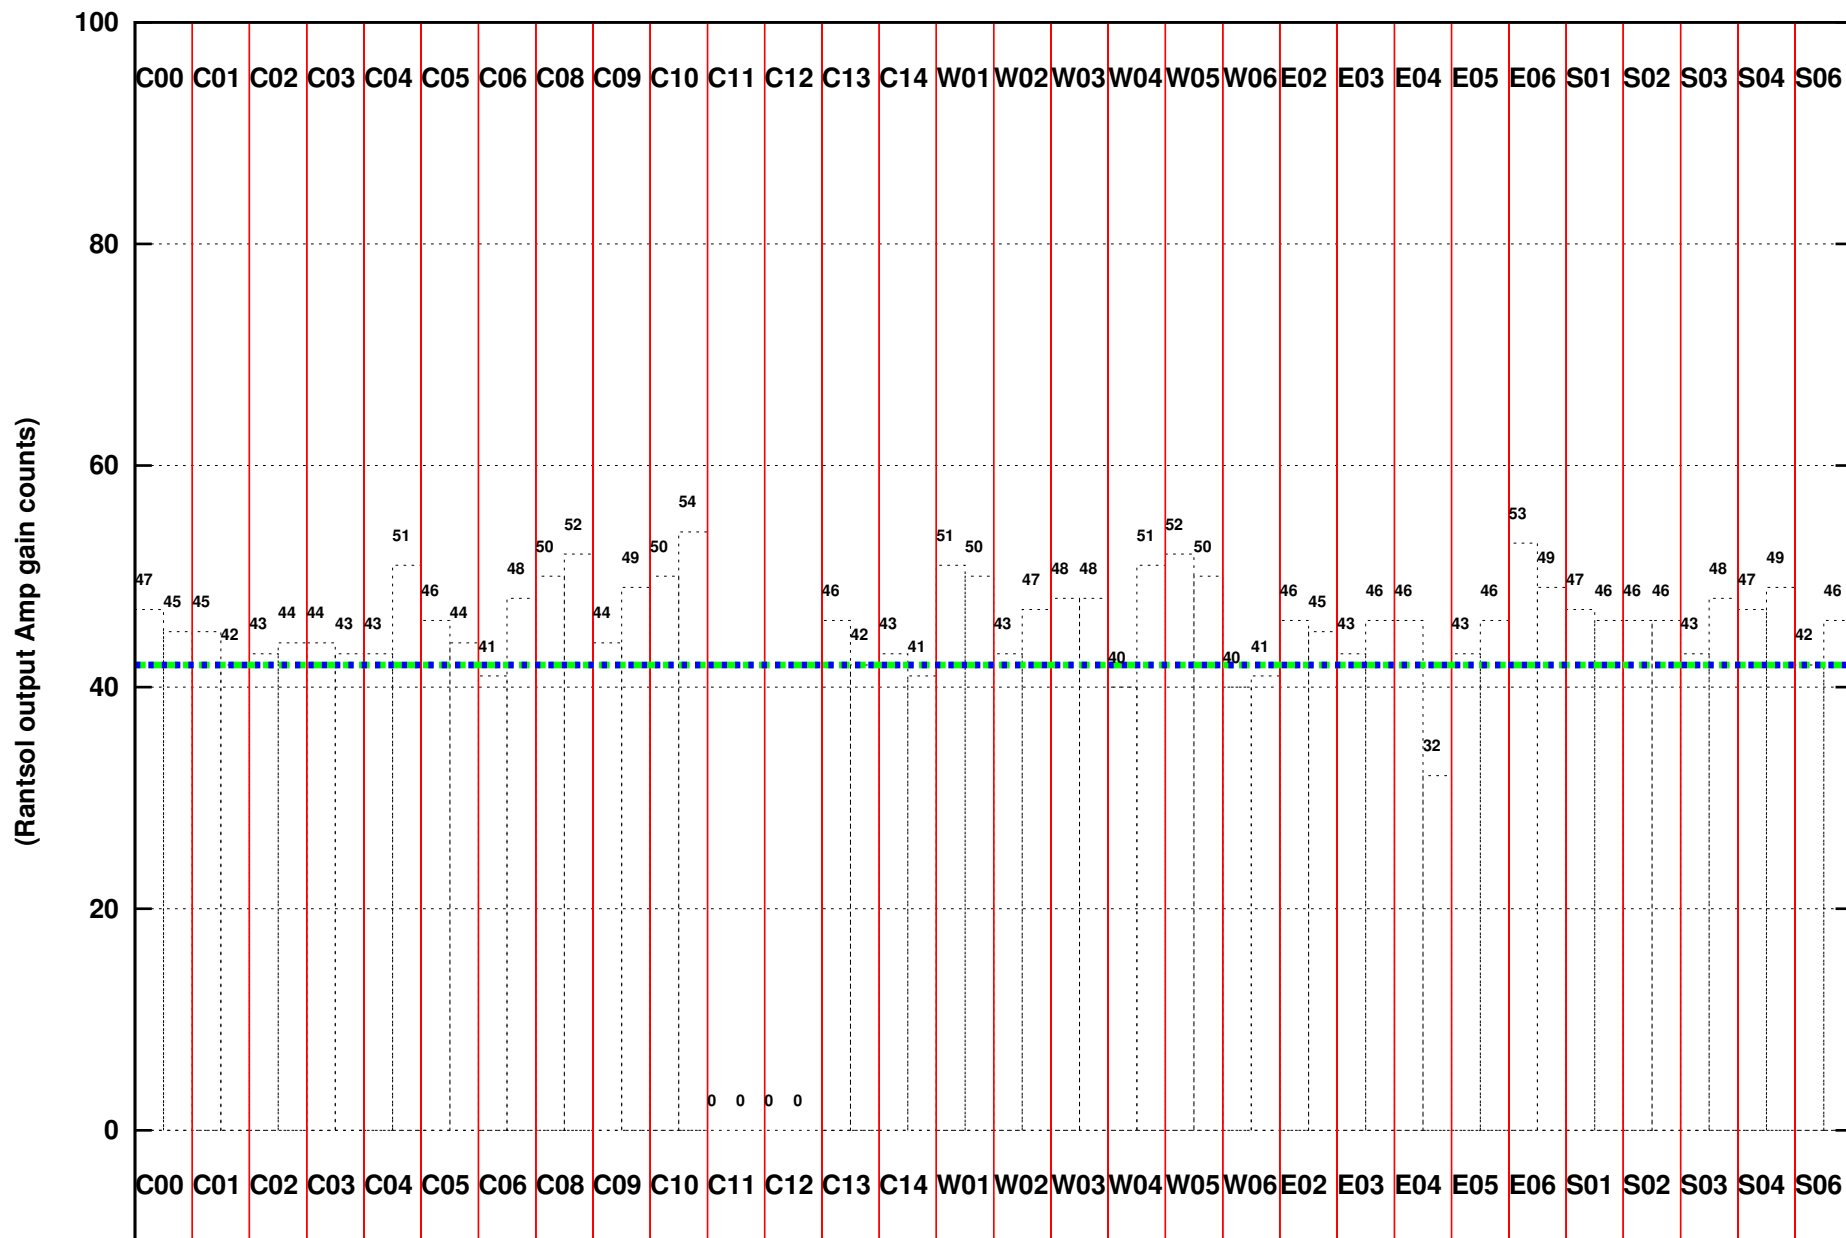

FRINGE STATUS (Rf:1301.657,1301.657 MHz., LO1:1235.000,1235.000 MHz., LO4/5:133.343,171.657 MHz.)

( File:/gsbifdata1/20jun/30\_021\_20jun2016.lta, scan:0, chan:80, Src:3C286, Date:20Jun2016 17:54:32)