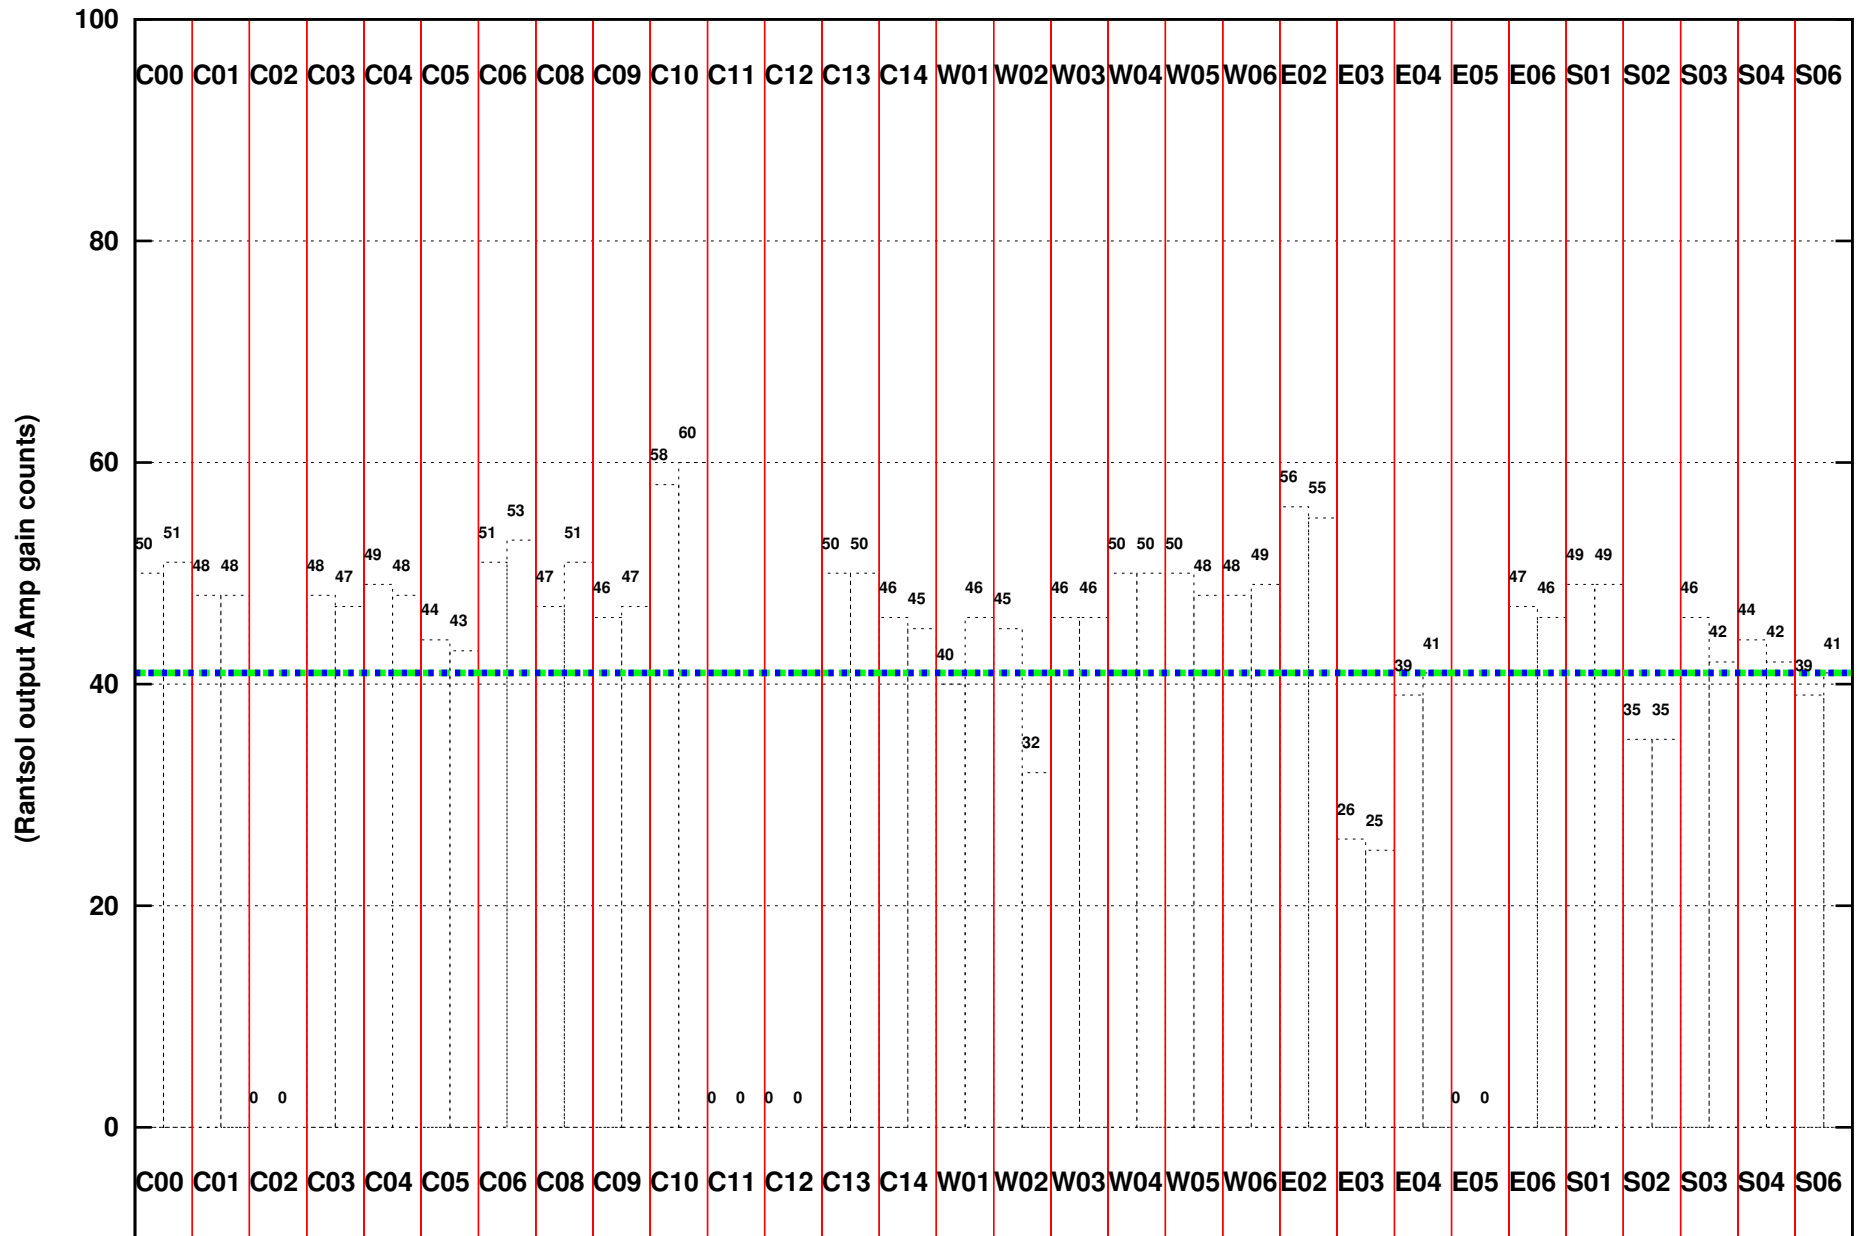

FRINGE STATUS (Rf:591.000,591.000 MHz., LO1:540.000,540.000 MHz., LO4/5:149.000,156.000 MHz.)

(File:/gsbifrddata/22jun/30_046_22jun2016.lta, scan:0, chan:80, Src:3C48, Date:22Jun2016 03:02:10)