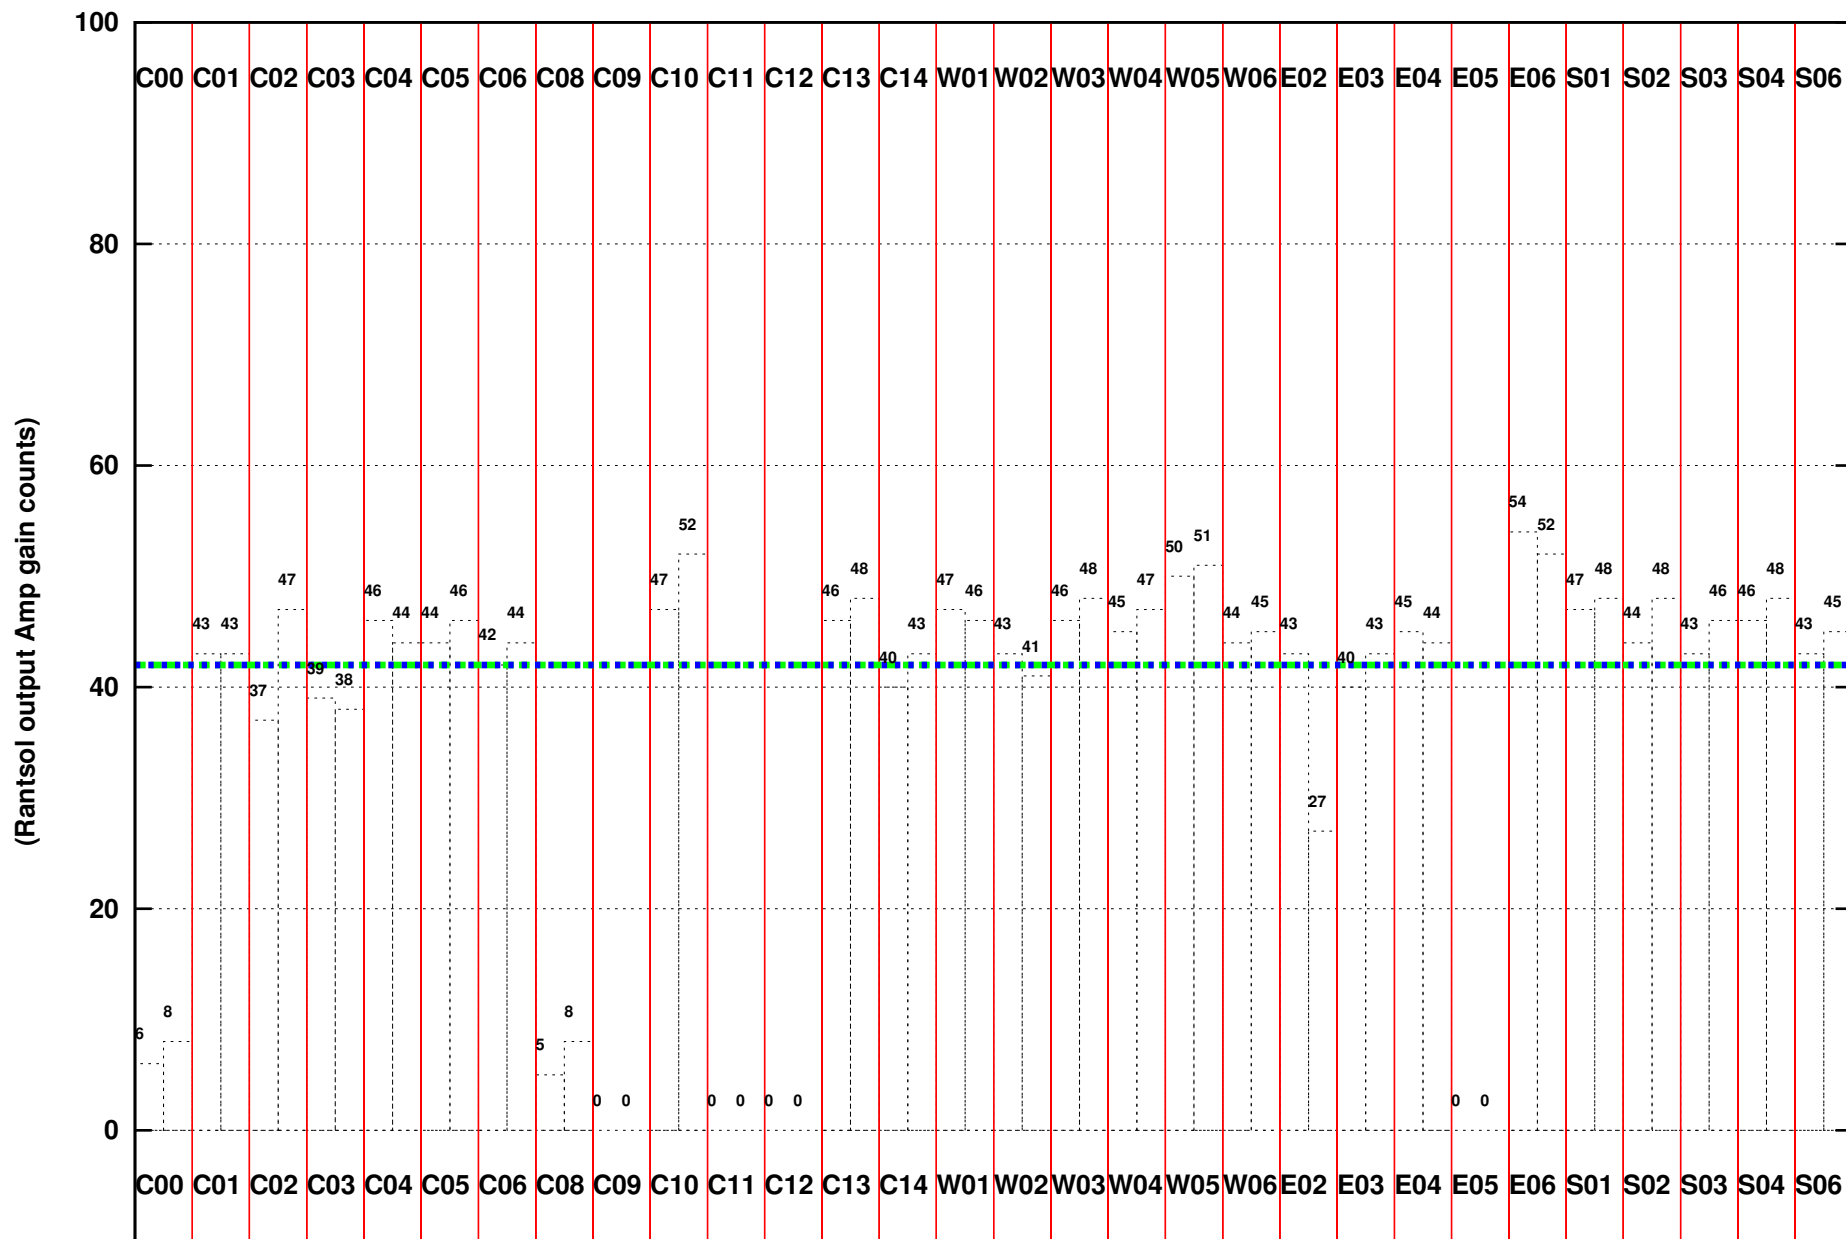

FRINGE STATUS (Rf:1421.883,1421.883 MHz., LO1:1350.000,1350.000 MHz., LO4/5:128.117,176.883 MHz.)

(File:/gsbifrddata/26jun/30_071_26jun2016.lta, scan:0, chan:80, Src:3C48, Date:26Jun2016 04:26:24)