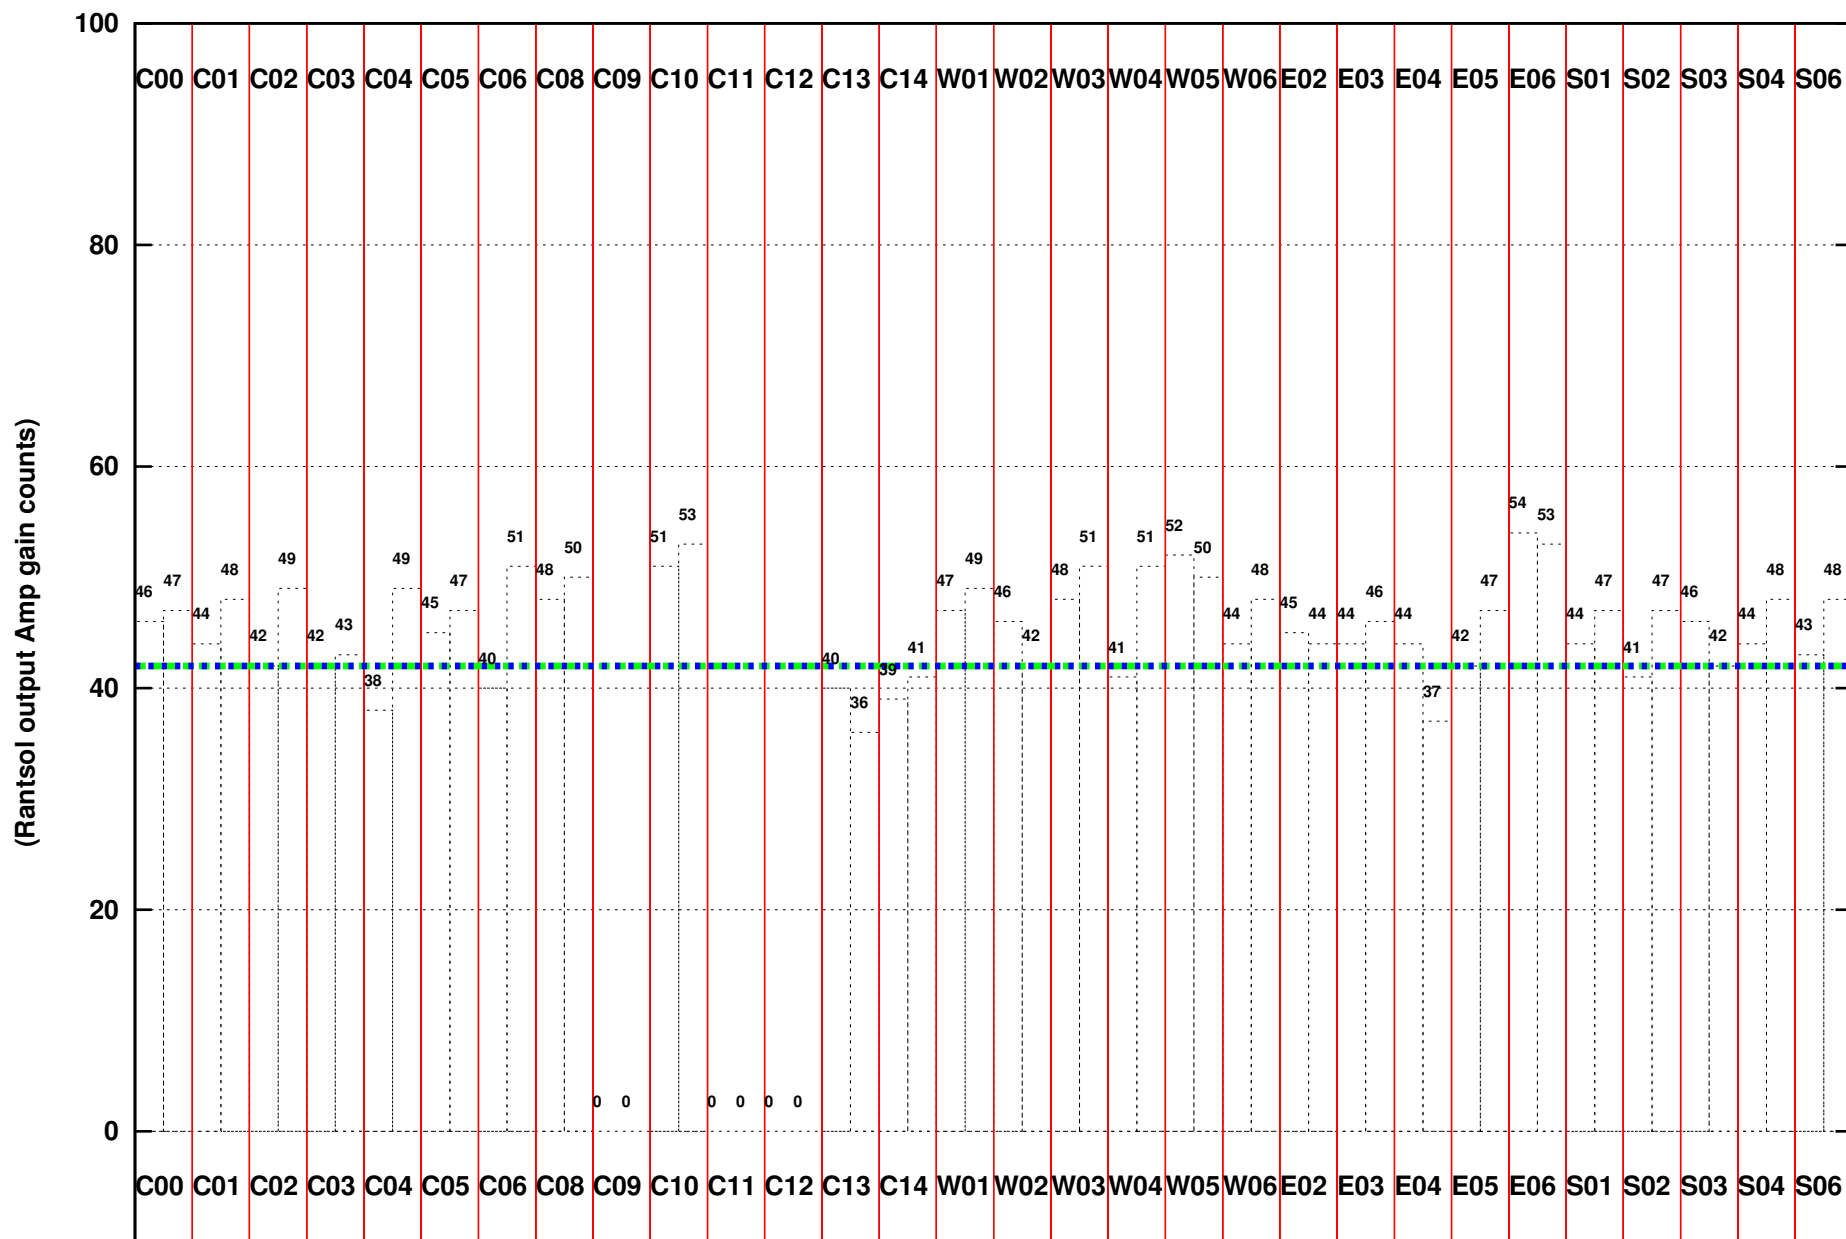

FRINGE STATUS (Rf:1232.000,1232.000 MHz., LO1:1170.000,1170.000 MHz., LO4/5:138.000,167.000 MHz.)

(File:/gsbifrddata/27jun/30_057_27jun2016.lta, scan:0, chan:80, Src:3C286, Date:27Jun2016 00:13:03)