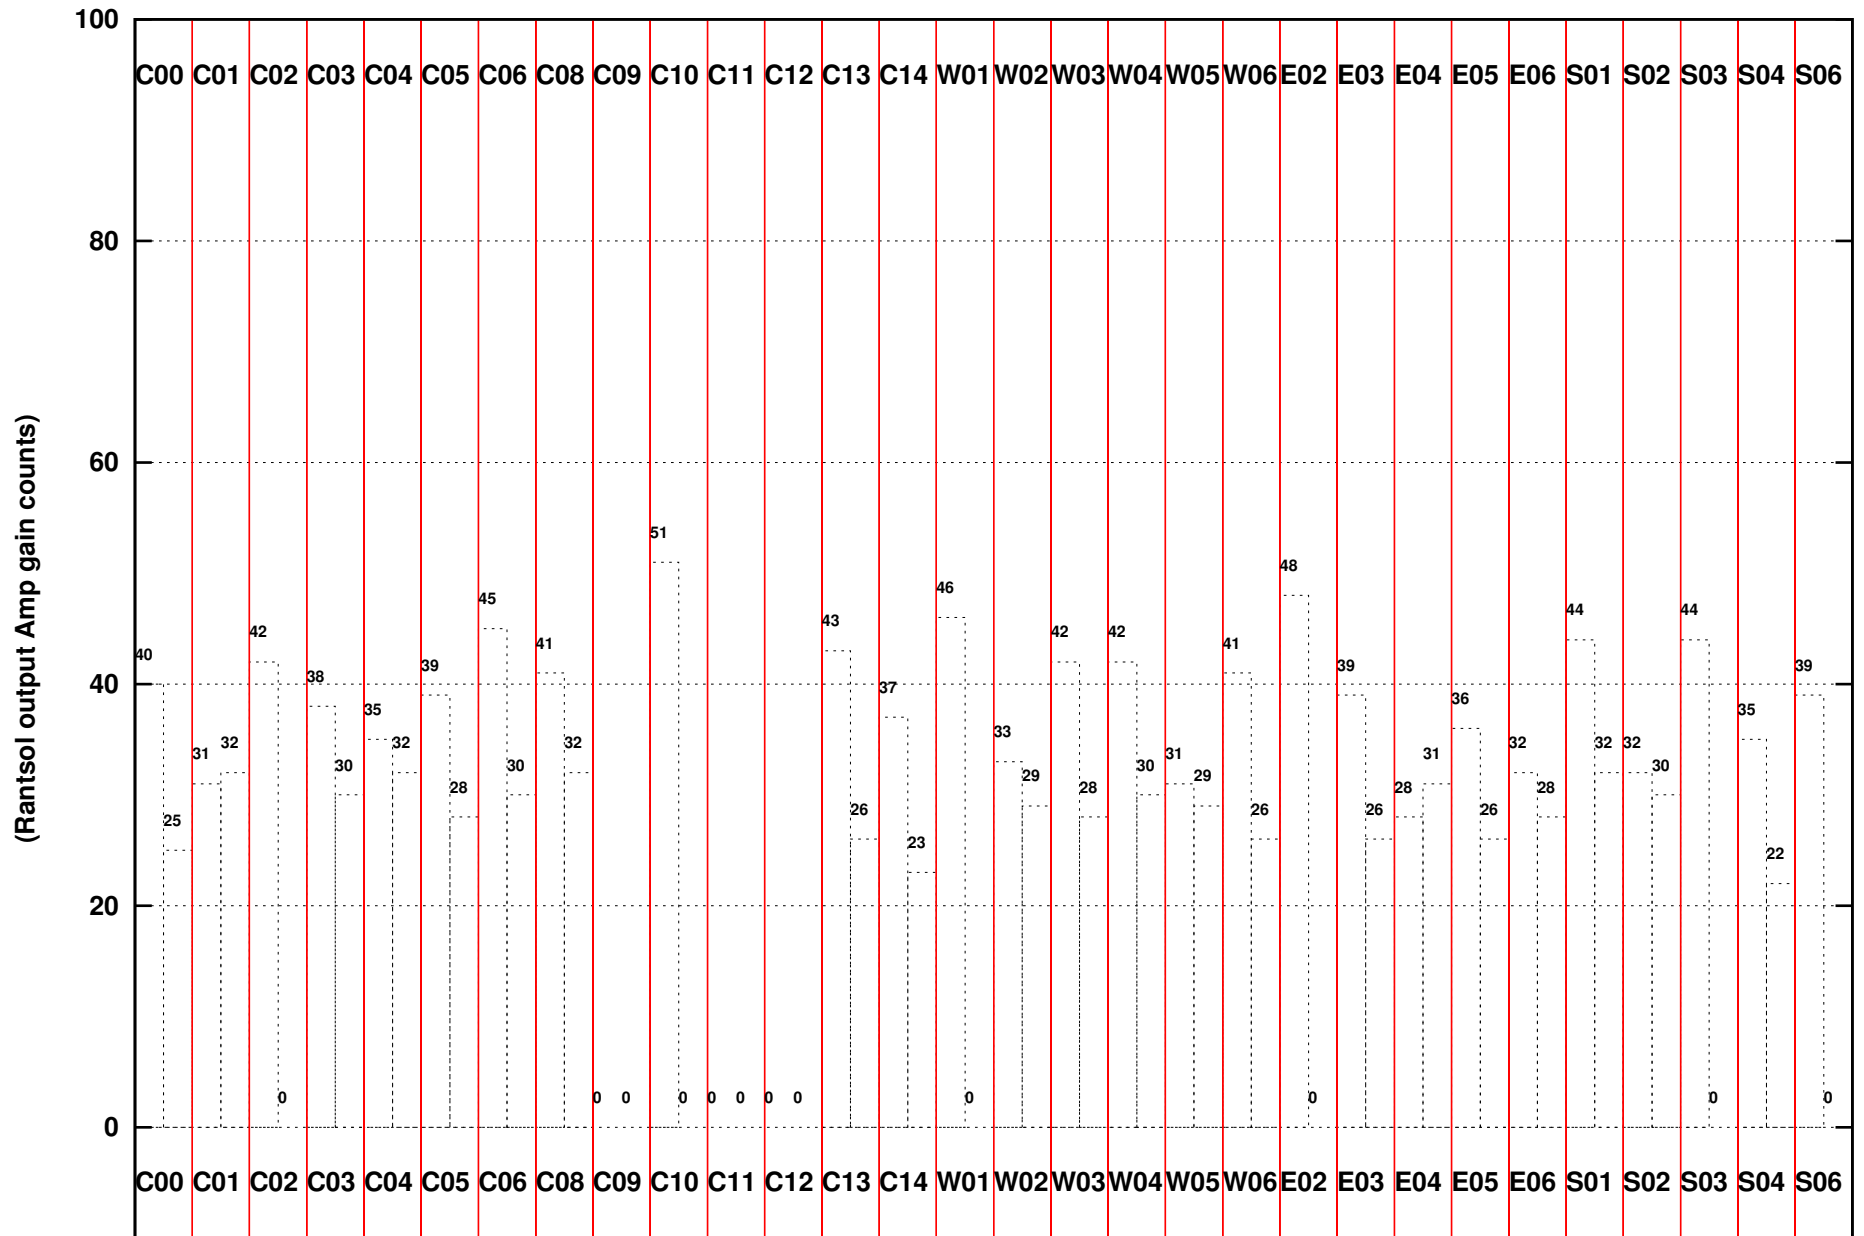

FRINGE STATUS (Rf:629.000,253.000 MHz., LO1:680.000,304.000 MHz., LO4/5:149.000,156.000 MHz.)

(File:/gsbifrddata/27jun/30_018_27jun2016.lta, scan:0, chan:80, Src:3C468.1, Date:27Jun2016 05:18:22)