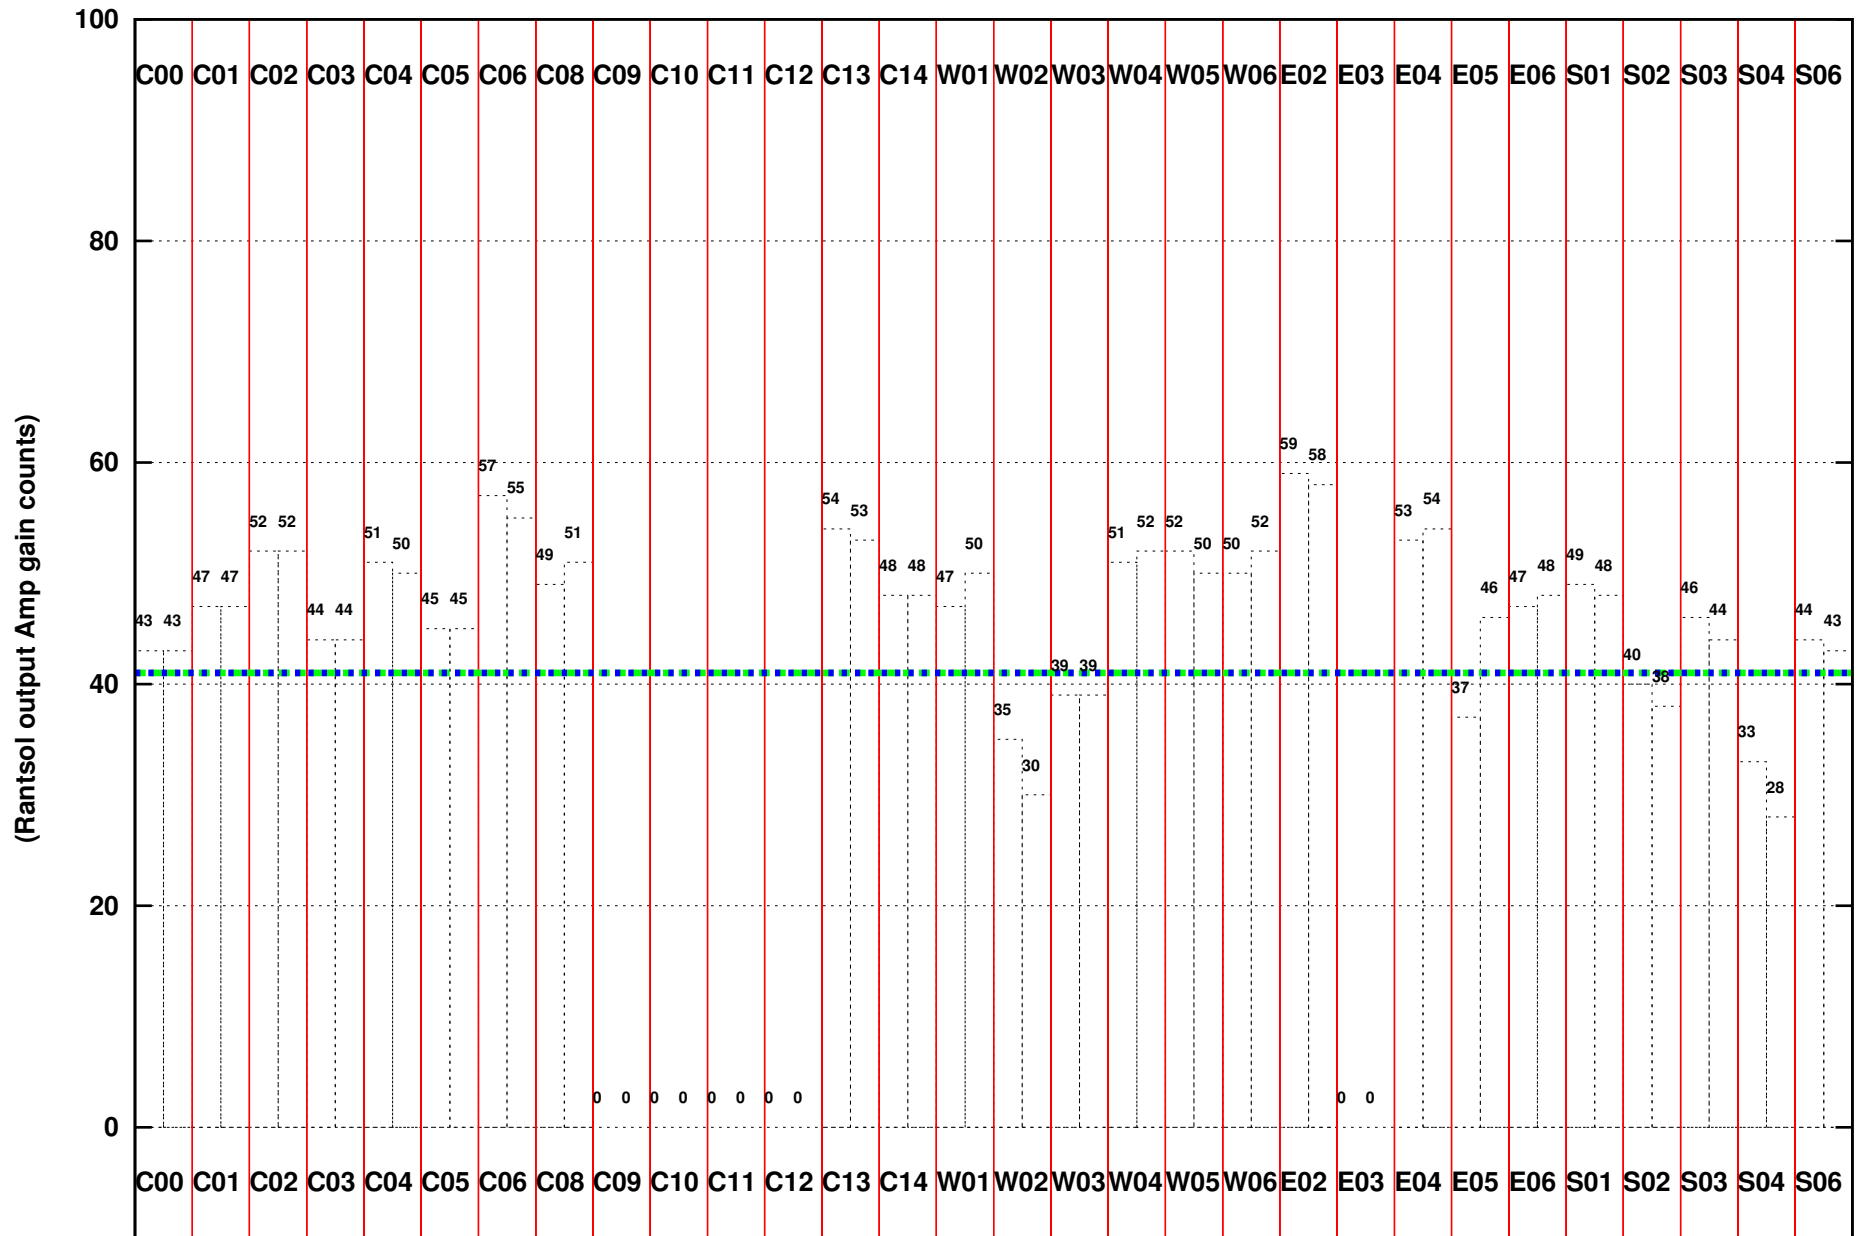

FRINGE STATUS (Rf:591.000,591.000 MHz., LO1:540.000,540.000 MHz., LO4/5:149.000,156.000 MHz.)

(File:/gsbifrdta1/28jun/30_005_28jun2016.lta, scan:0, chan:80, Src:3C48, Date:28Jun2016 04:57:51)