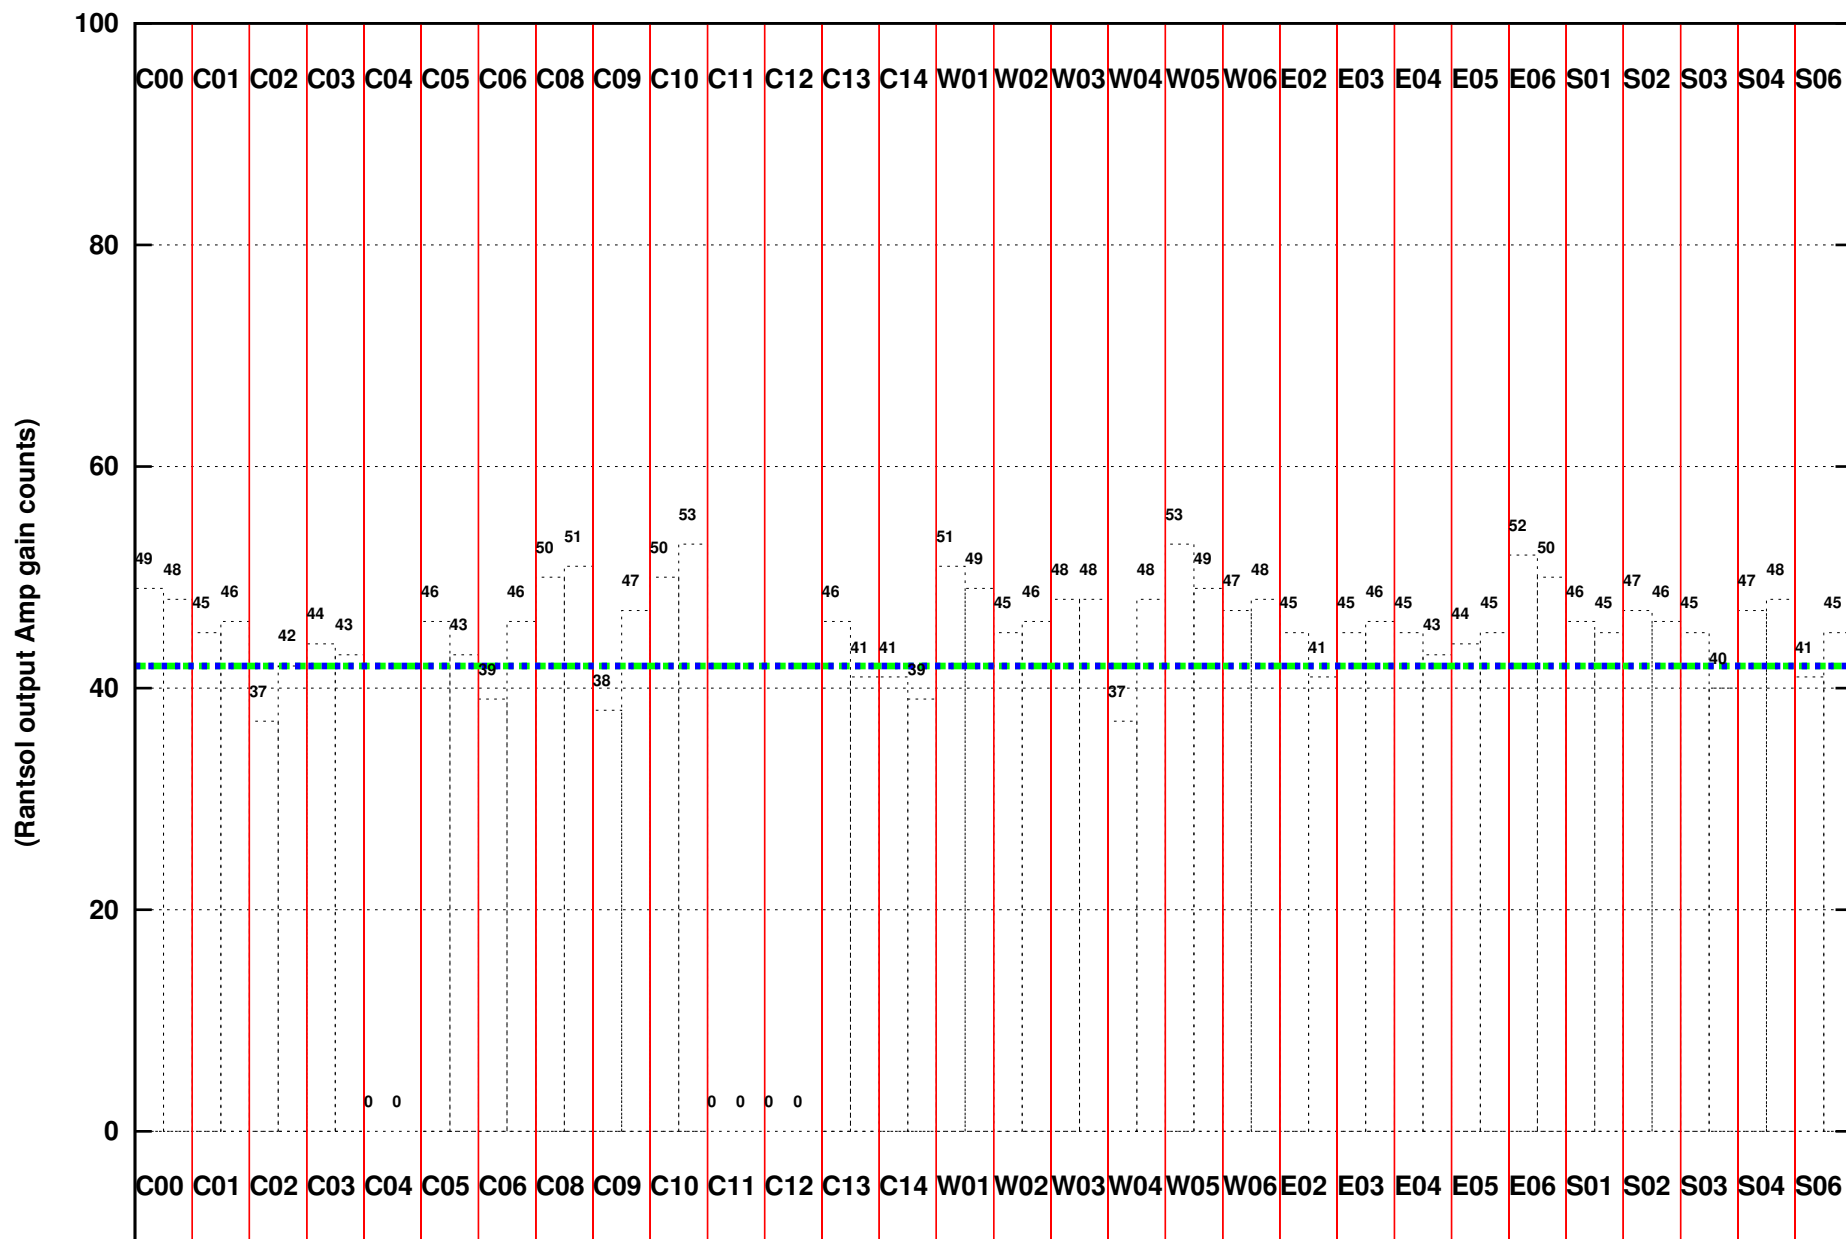

FRINGE STATUS (Rf:1301.657,1301.657 MHz., LO1:1235.000,1235.000 MHz., LO4/5:133.343,171.657 MHz.)

(File:/gsbifrddata/03jul/30_021_03jul2016.lta, scan:0, chan:80, Src:3C147, Date:03Jul2016 13:07:41)