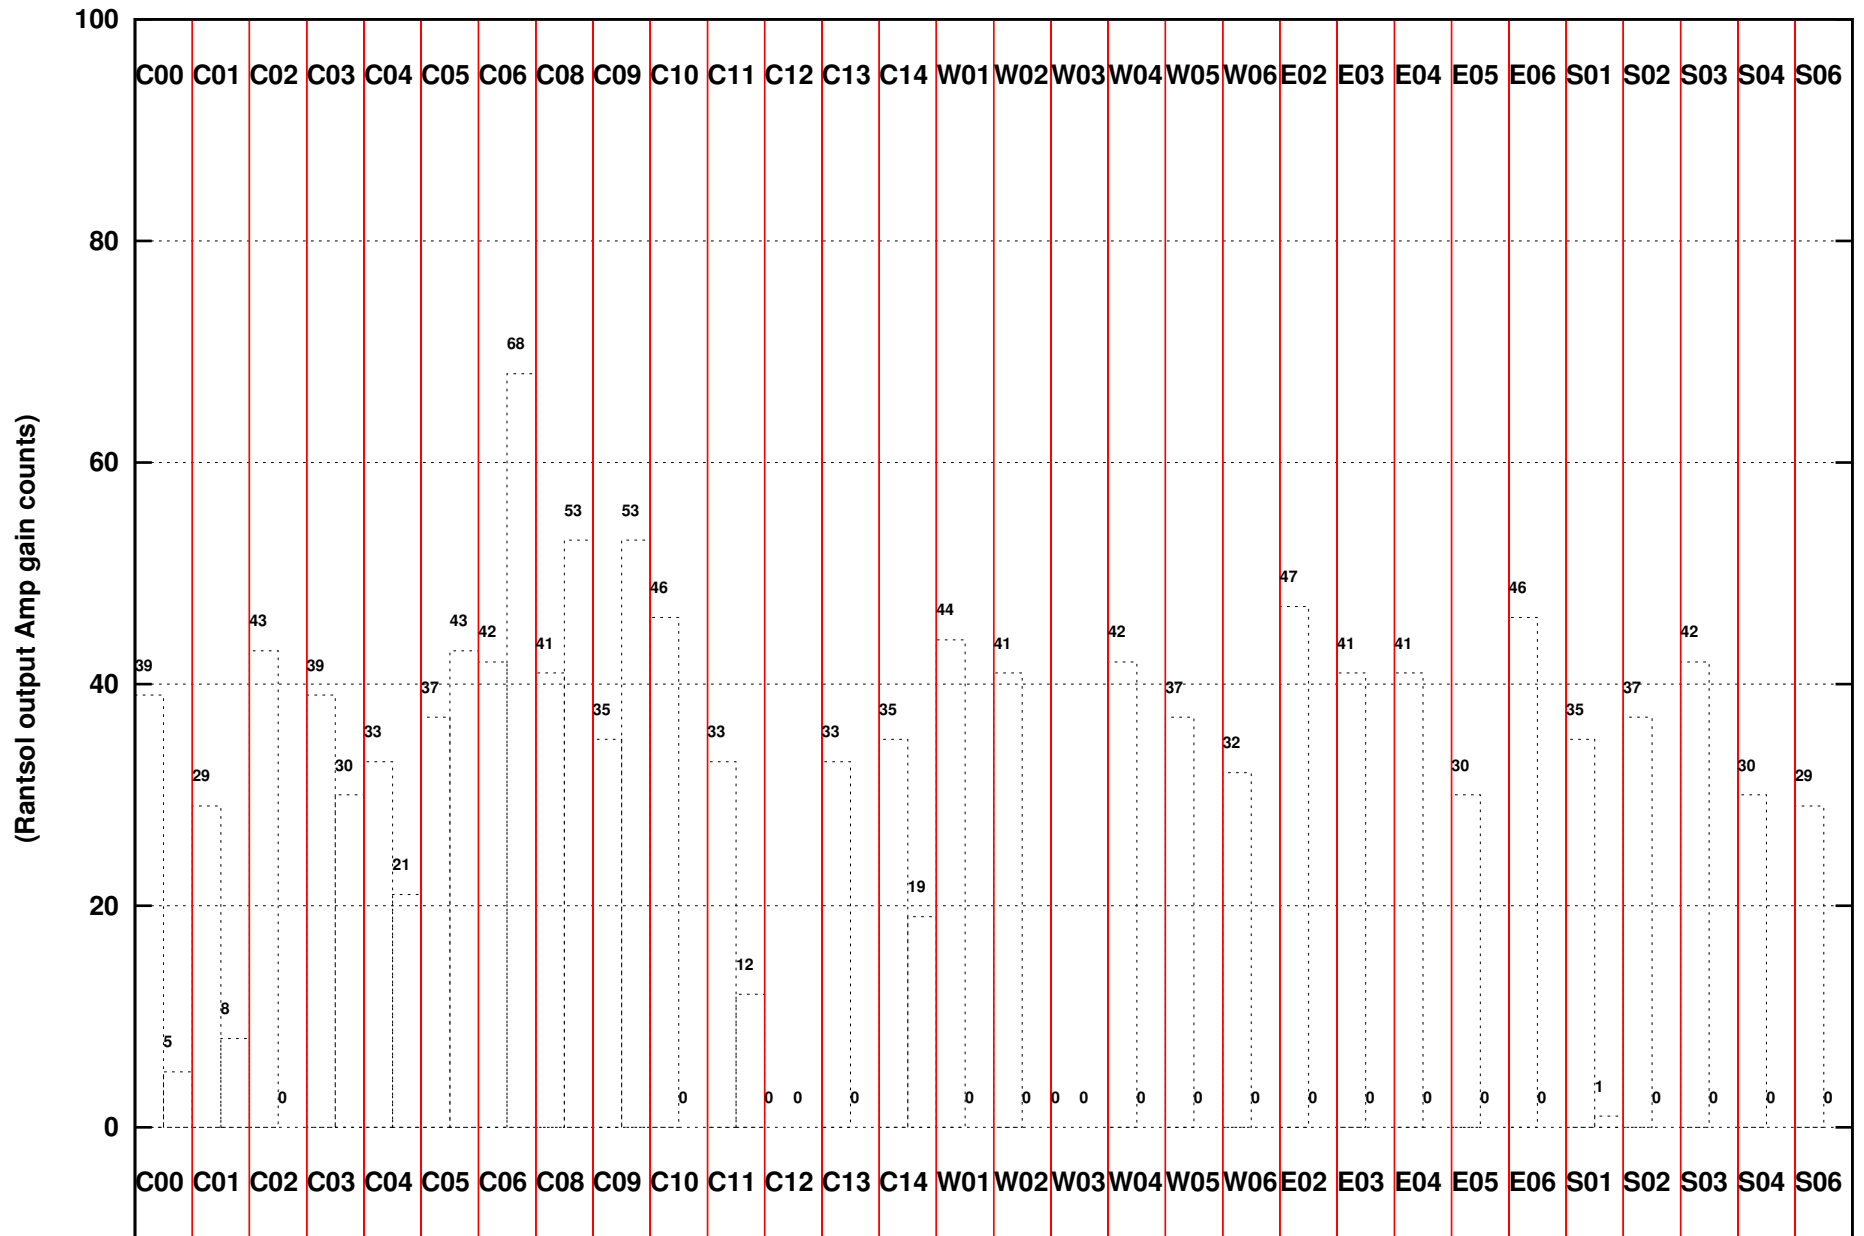

FRINGE STATUS (Rf:629.000,253.000 MHz., LO1:680.000,304.000 MHz., LO4/5:149.000,156.000 MHz.)

(File:/gsbifrddata/13jul/30_085_13jul2016.lta, scan:0, chan:80, Src:3C468.1, Date:13Jul2016 00:42:17)