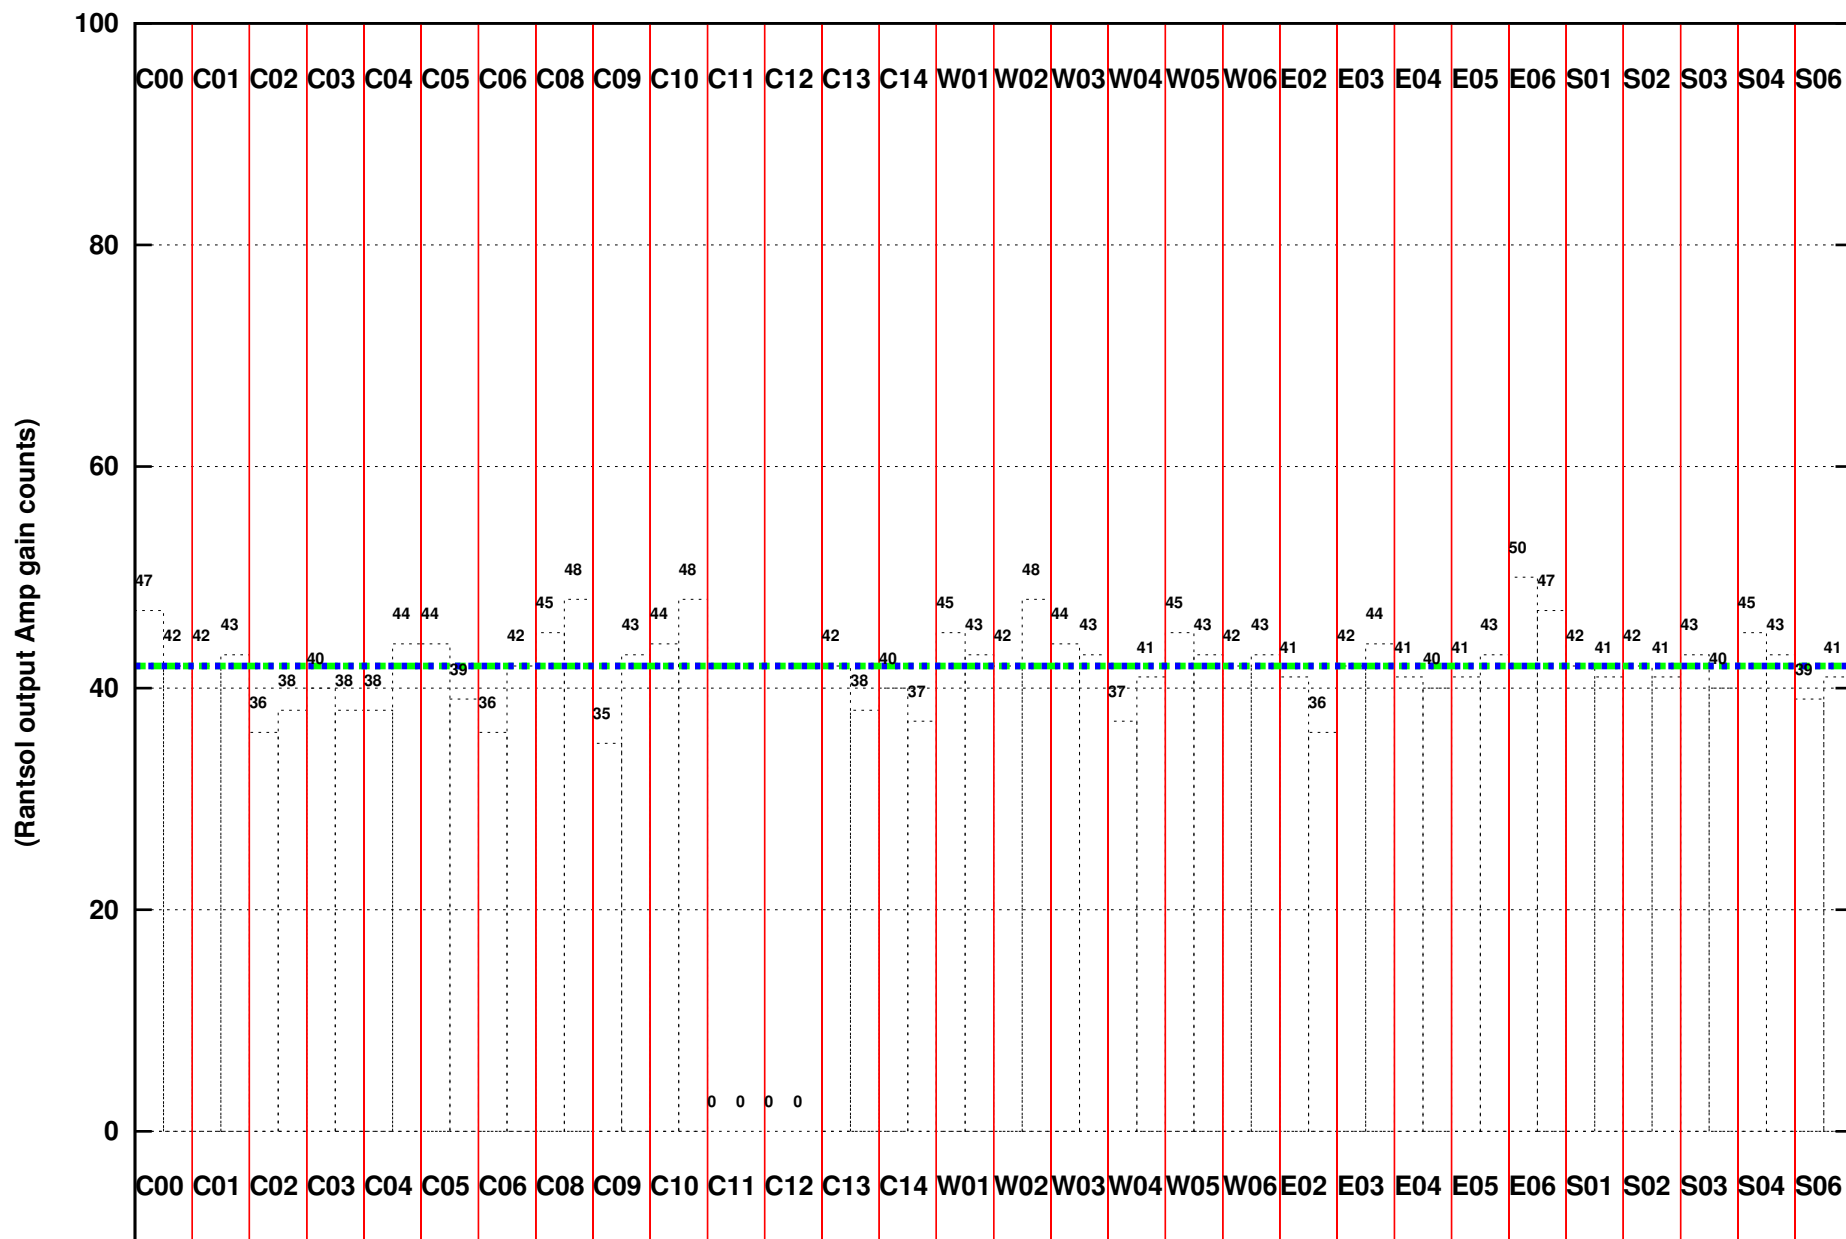

FRINGE STATUS (Rf:1308.047,1308.047 MHz., LO1:1235.000,1235.000 MHz., LO4/5:126.953,178.047 MHz.)

(File:/gsbifrdta/17jul/30_021_17jul16.lta, scan:0, chan:80, Src:3C147, Date:17Jul2016 13:17:59)