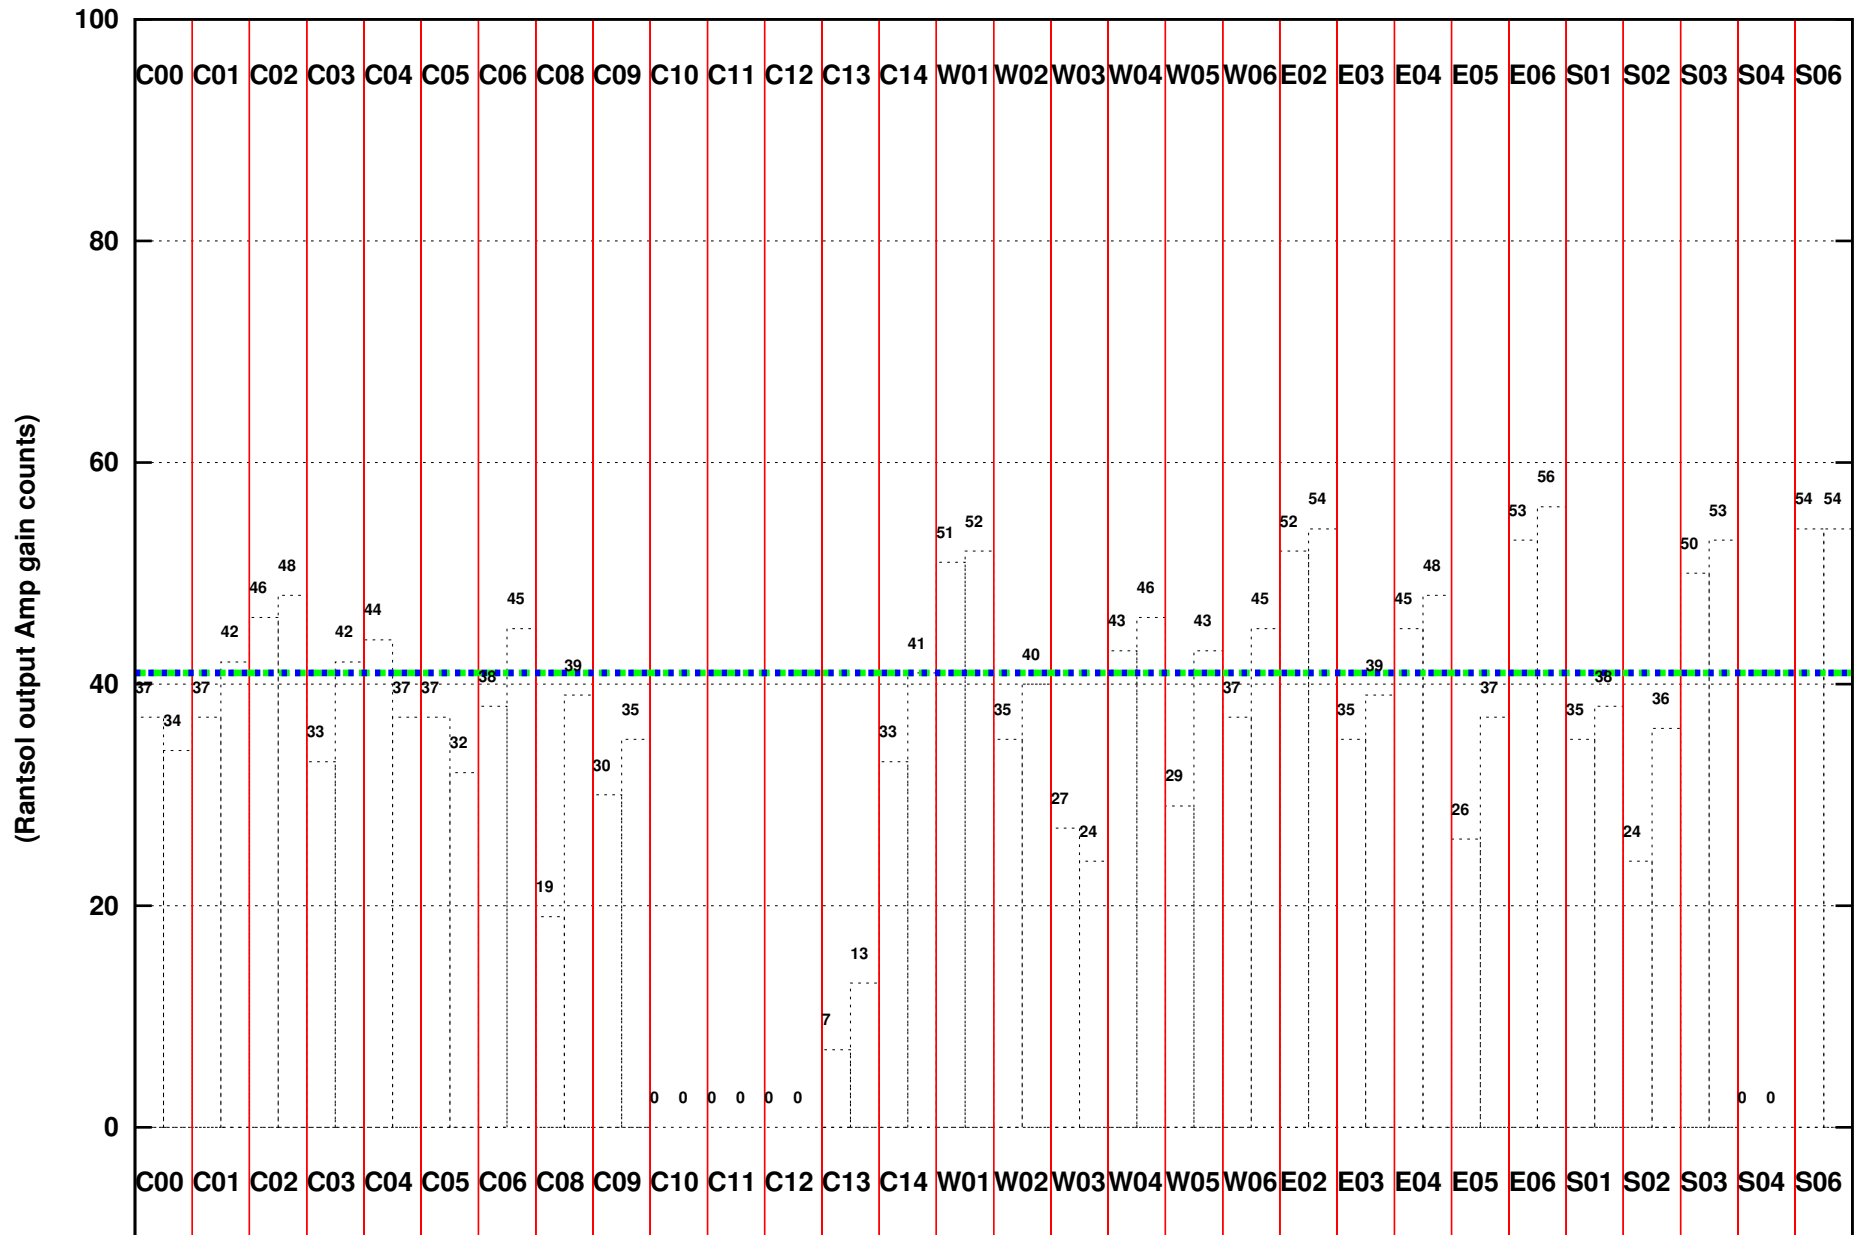

FRINGE STATUS (Rf:591.000,591.000 MHz., LO1:540.000,540.000 MHz., LO4/5:149.000,156.000 MHz.)

(File:/gsbifrdta1/23jul/30_086_23jul2016_2s.lta, scan:0, chan:80, Src:3C48, Date:23Jul2016 09:07:22)