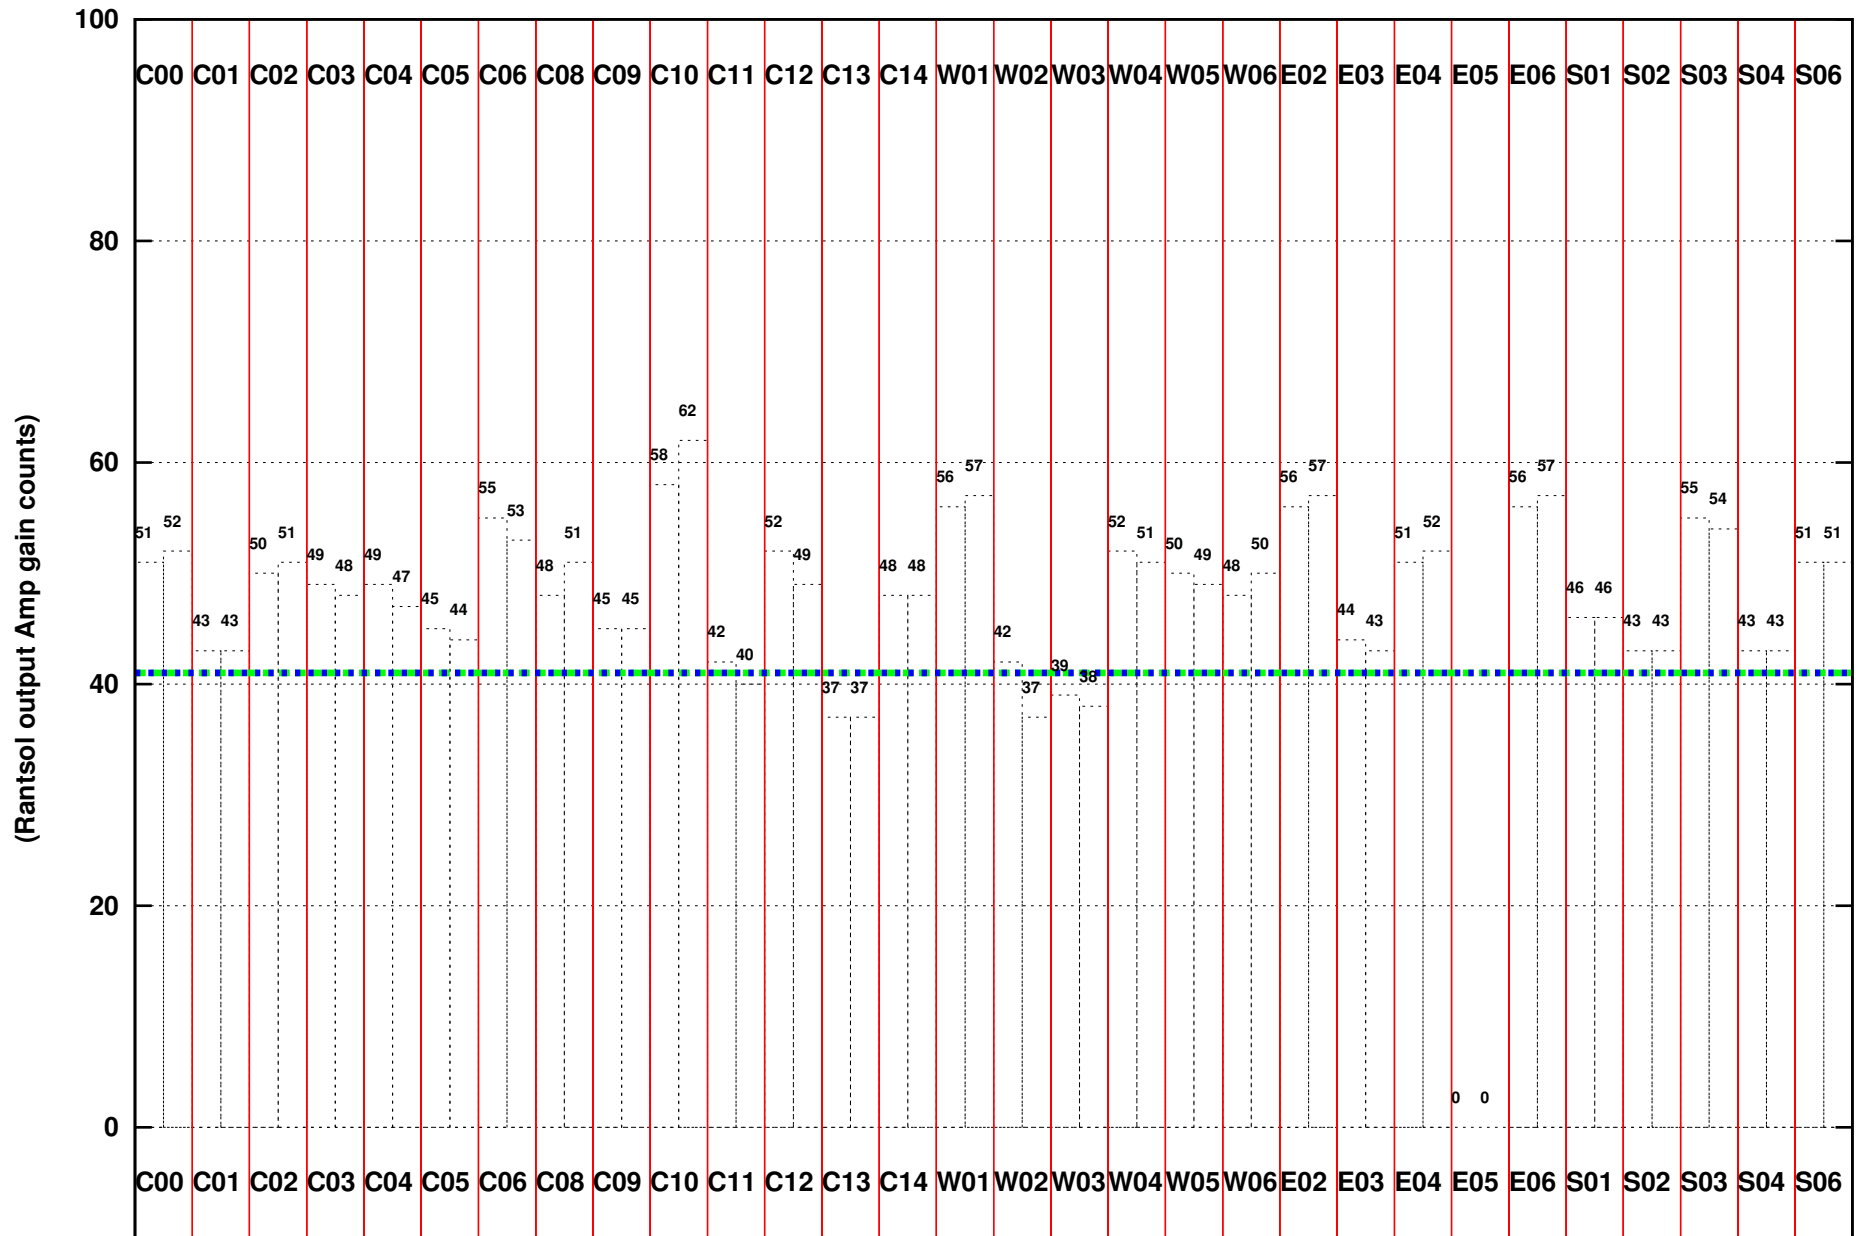

FRINGE STATUS (Rf:591.000,591.000 MHz., LO1:540.000,540.000 MHz., LO4/5:149.000,156.000 MHz.)

( File:/gsbifrddata1/26jul/30\_005\_26jul2016.lta, scan:0, chan:80, Src:3C48, Date:26Jul2016 06:10:19)