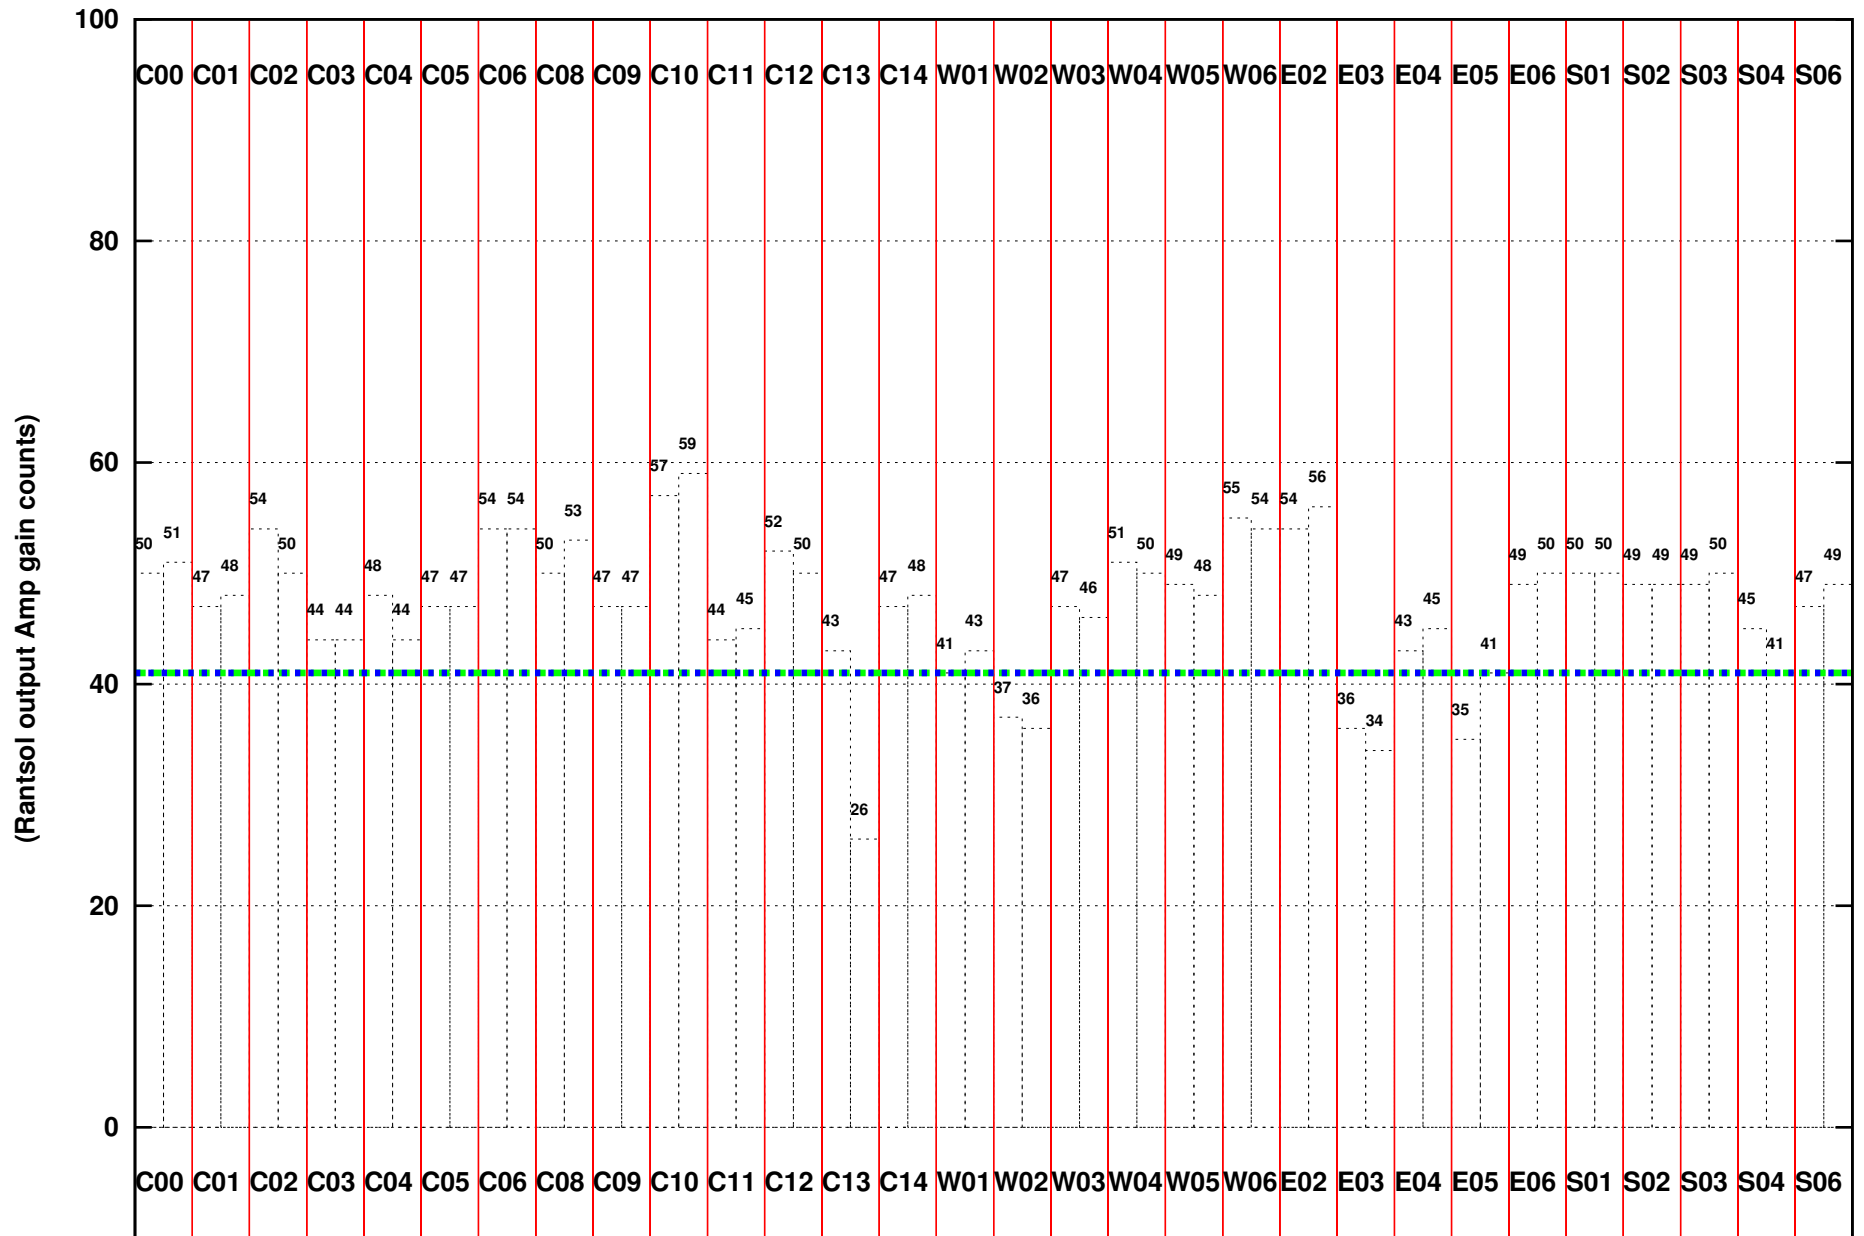

FRINGE STATUS (Rf:591.000,591.000 MHz., LO1:540.000,540.000 MHz., LO4/5:149.000,156.000 MHz.)

( File:/gsbifrddata1/08aug/30\_012\_08aug2016.lta, scan:0, chan:128, Src:3C48, Date:08Aug2016 00:10:29)