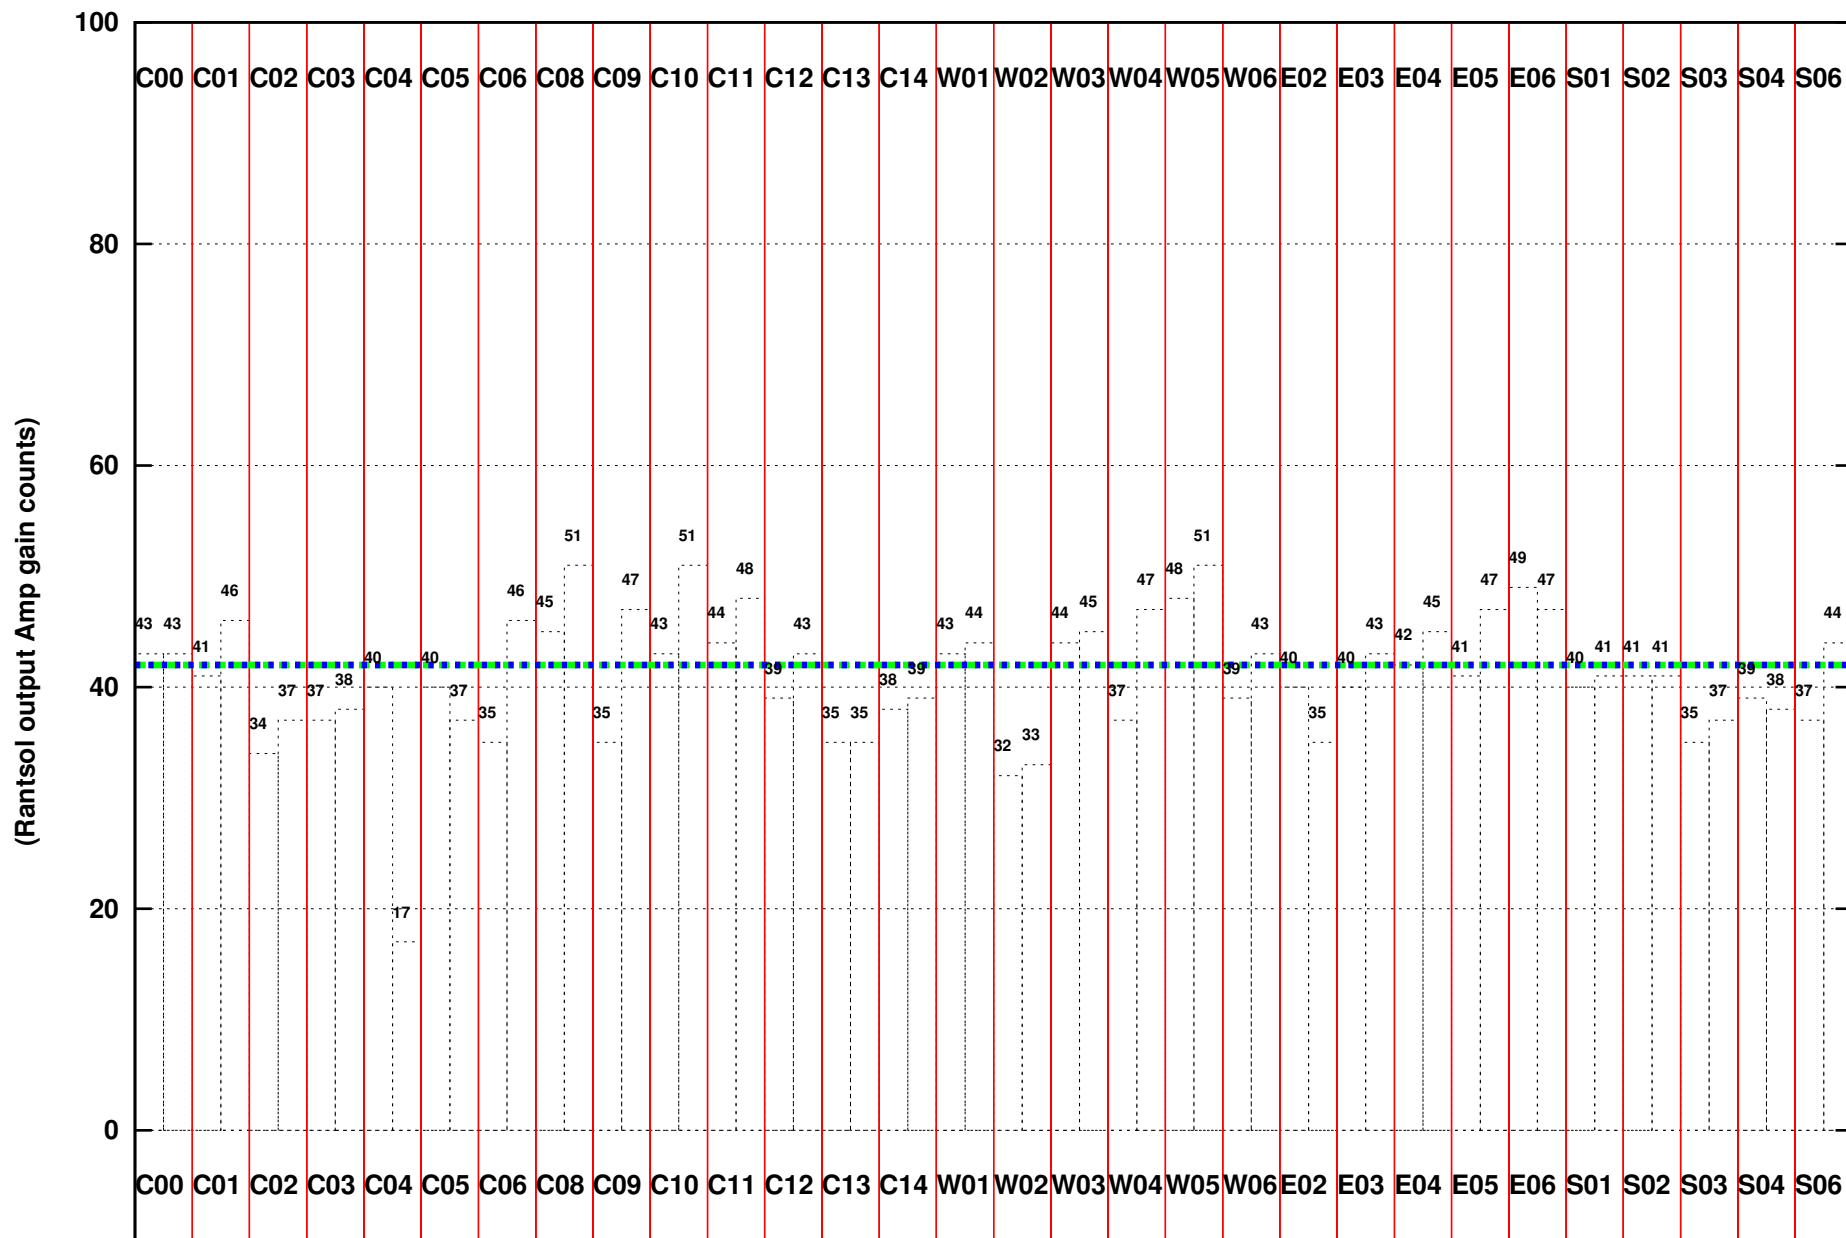

FRINGE STATUS (Rf:1309.928,1309.928 MHz., LO1:1240.000,1240.000 MHz., LO4/5:130.072,174.928 MHz.)

( File:/gsbifrddata1/14aug/30\_093\_14aug16.lta, scan:0, chan:256, Src:3C286, Date:14Aug2016 12:06:44)