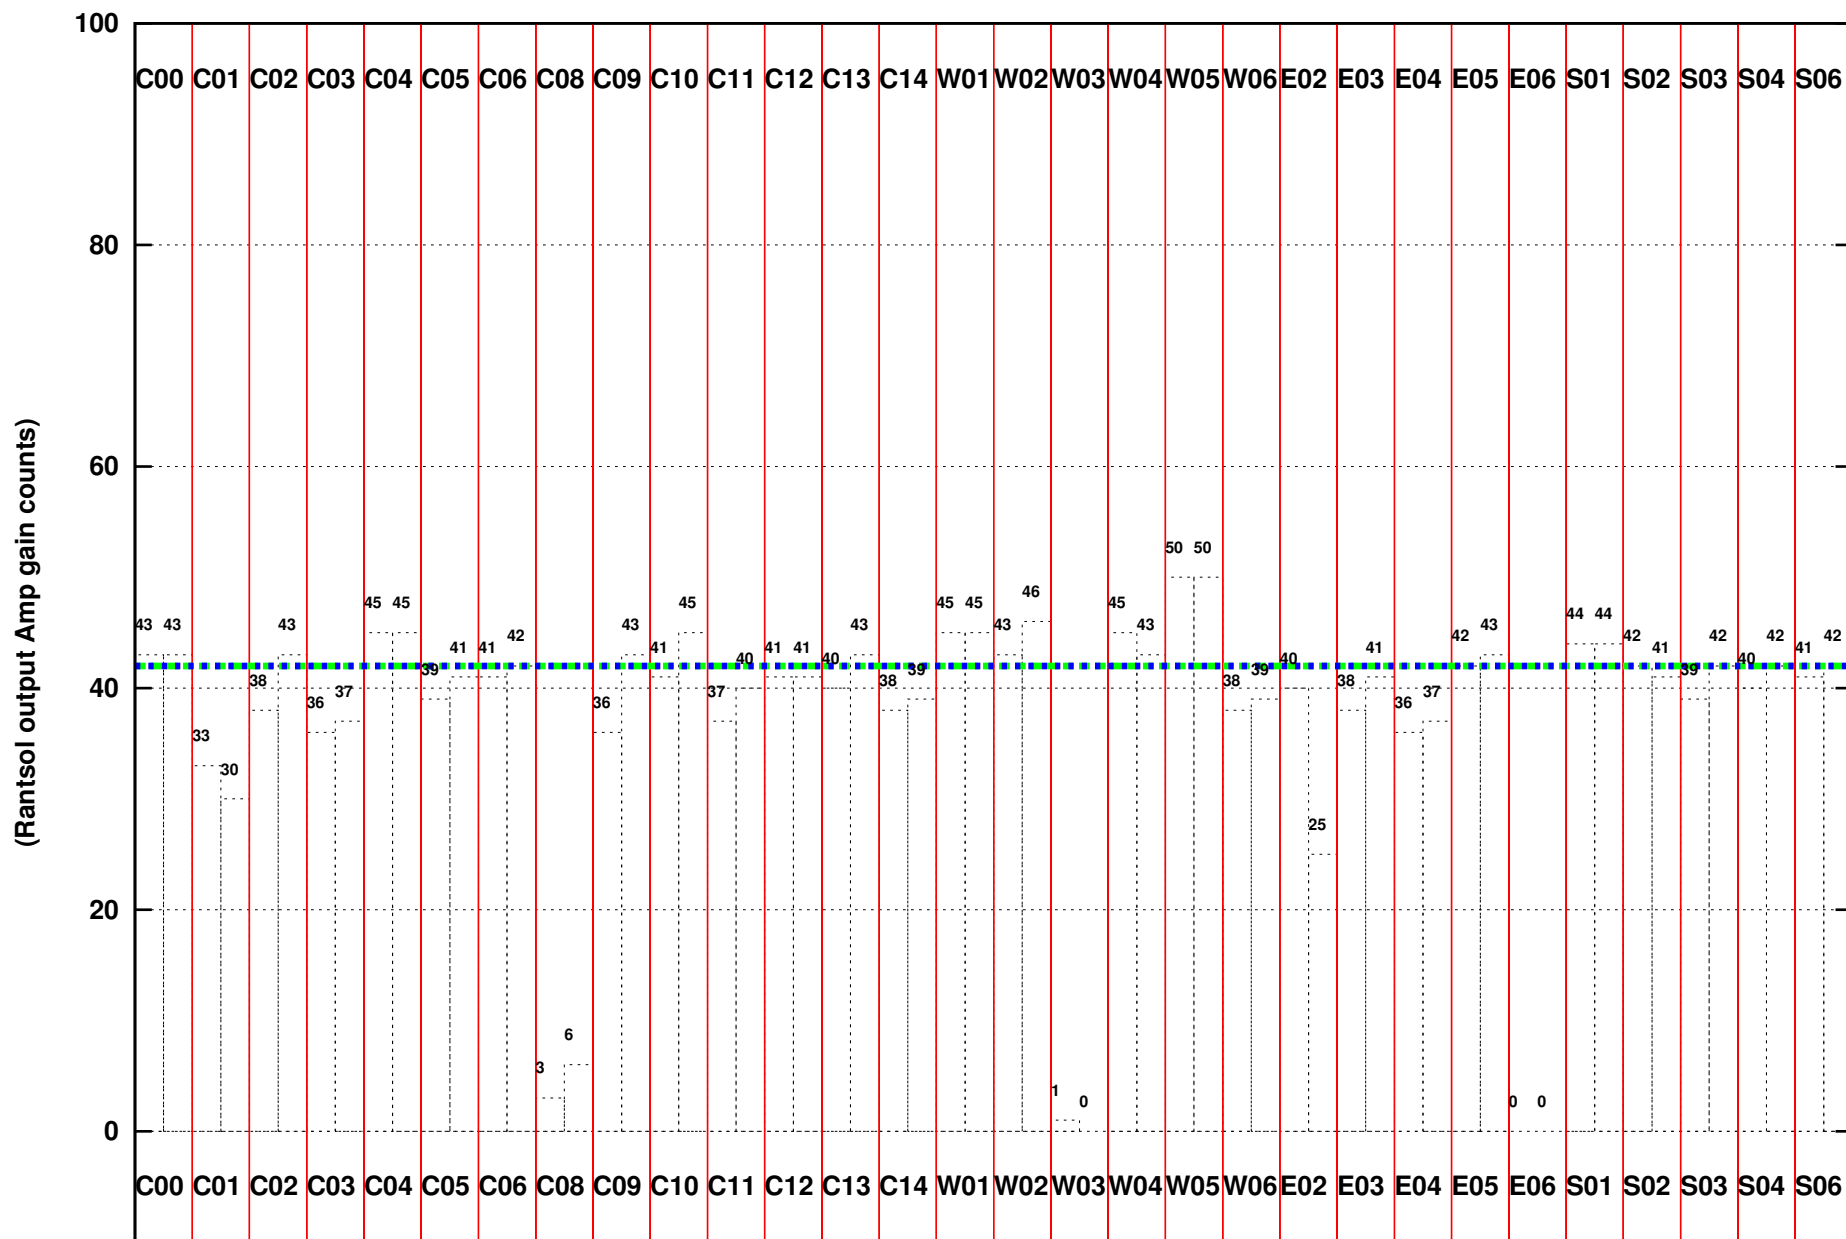

FRINGE STATUS (Rf:1401.368,1401.368 MHz., LO1:1330.000,1330.000 MHz., LO4/5:128.632,176.368 MHz.)

(File:/gsbifrd1/23aug/30_054_23aug2016.lta, scan:0, chan:256, Src:3C286, Date:23Aug2016 21:13:37)