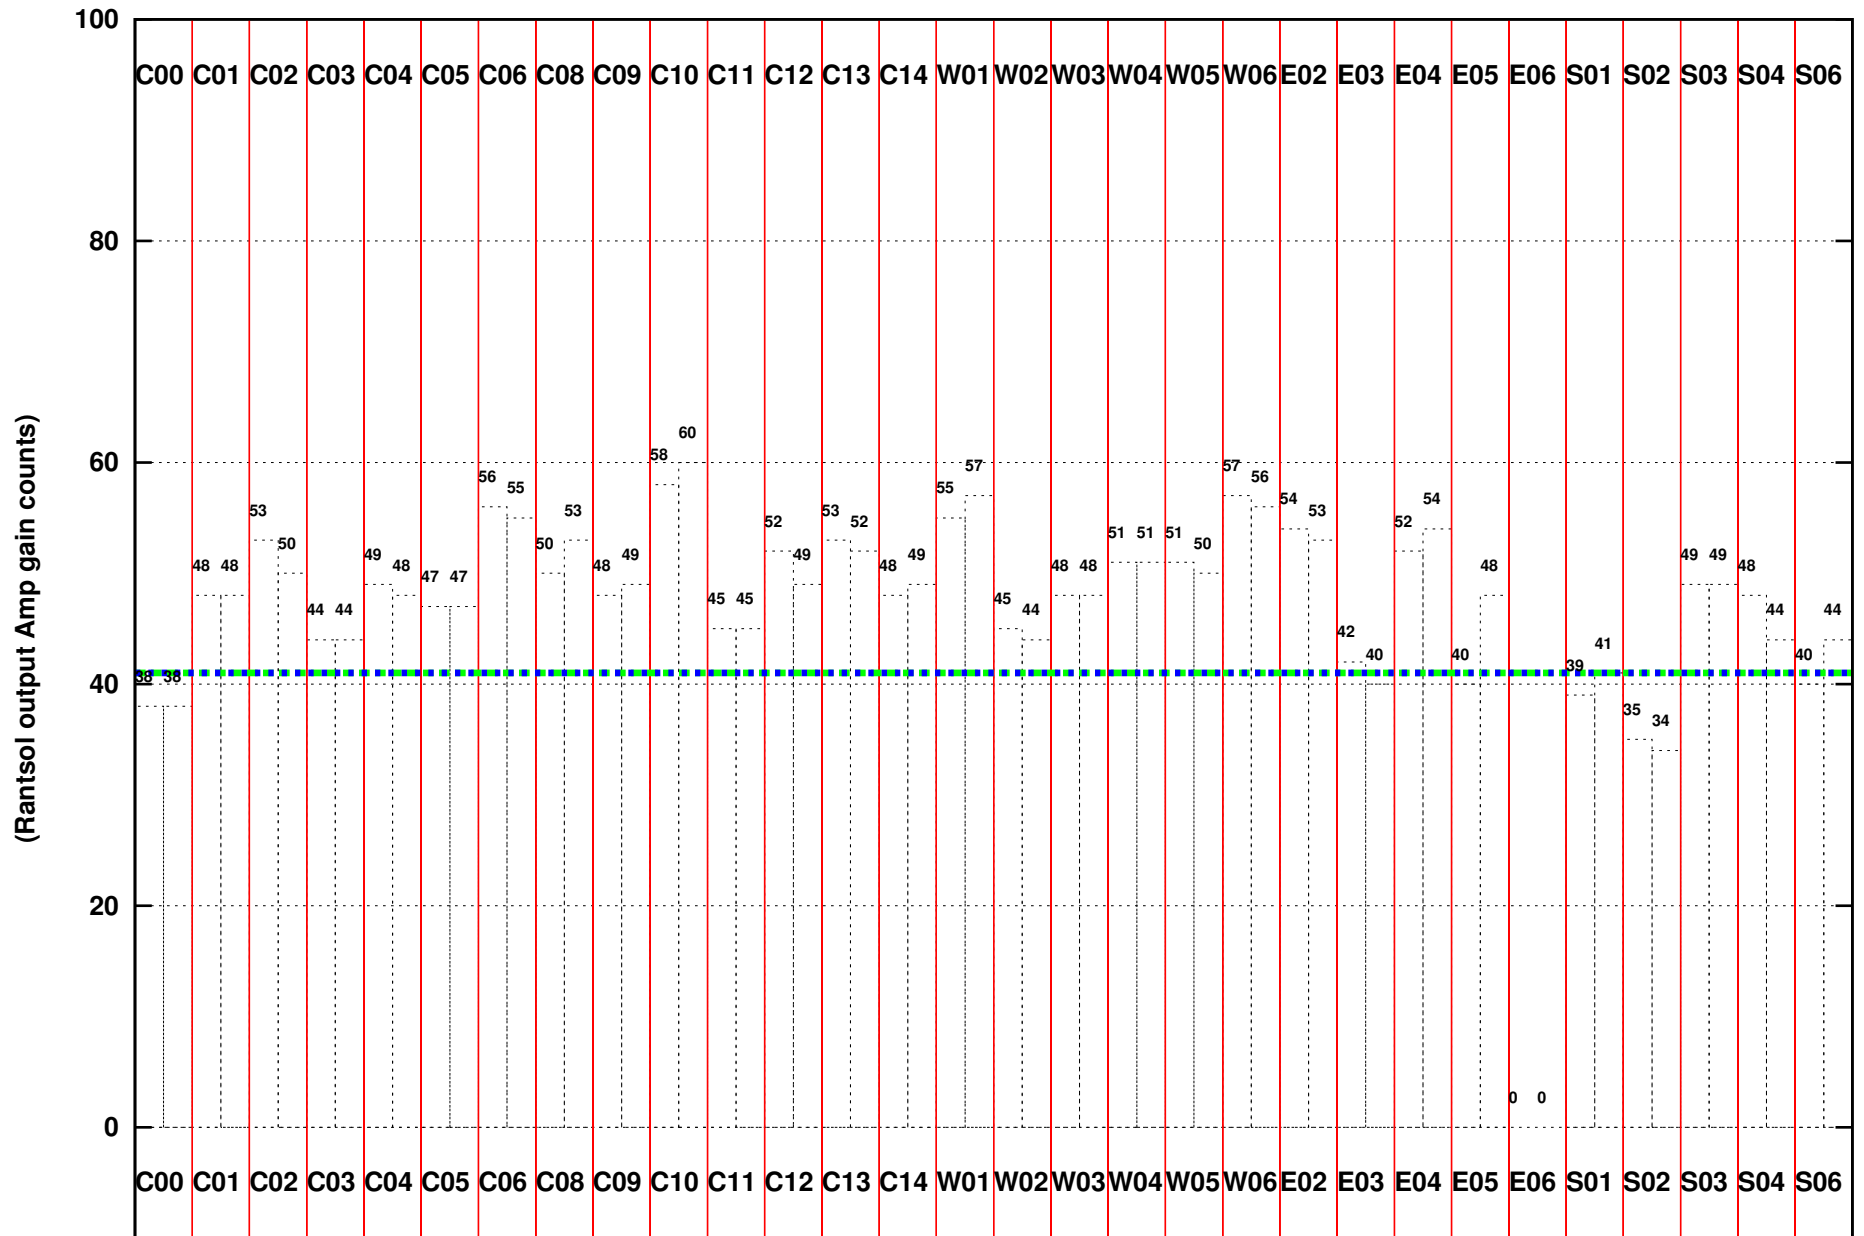

FRINGE STATUS (Rf:591.000,591.000 MHz., LO1:540.000,540.000 MHz., LO4/5:149.000,156.000 MHz.)

(File:/gsbifrddata1/30aug/ddt233_30aug2016.lta, scan:0, chan:128, Src:3C48, Date:30Aug2016 23:15:15)