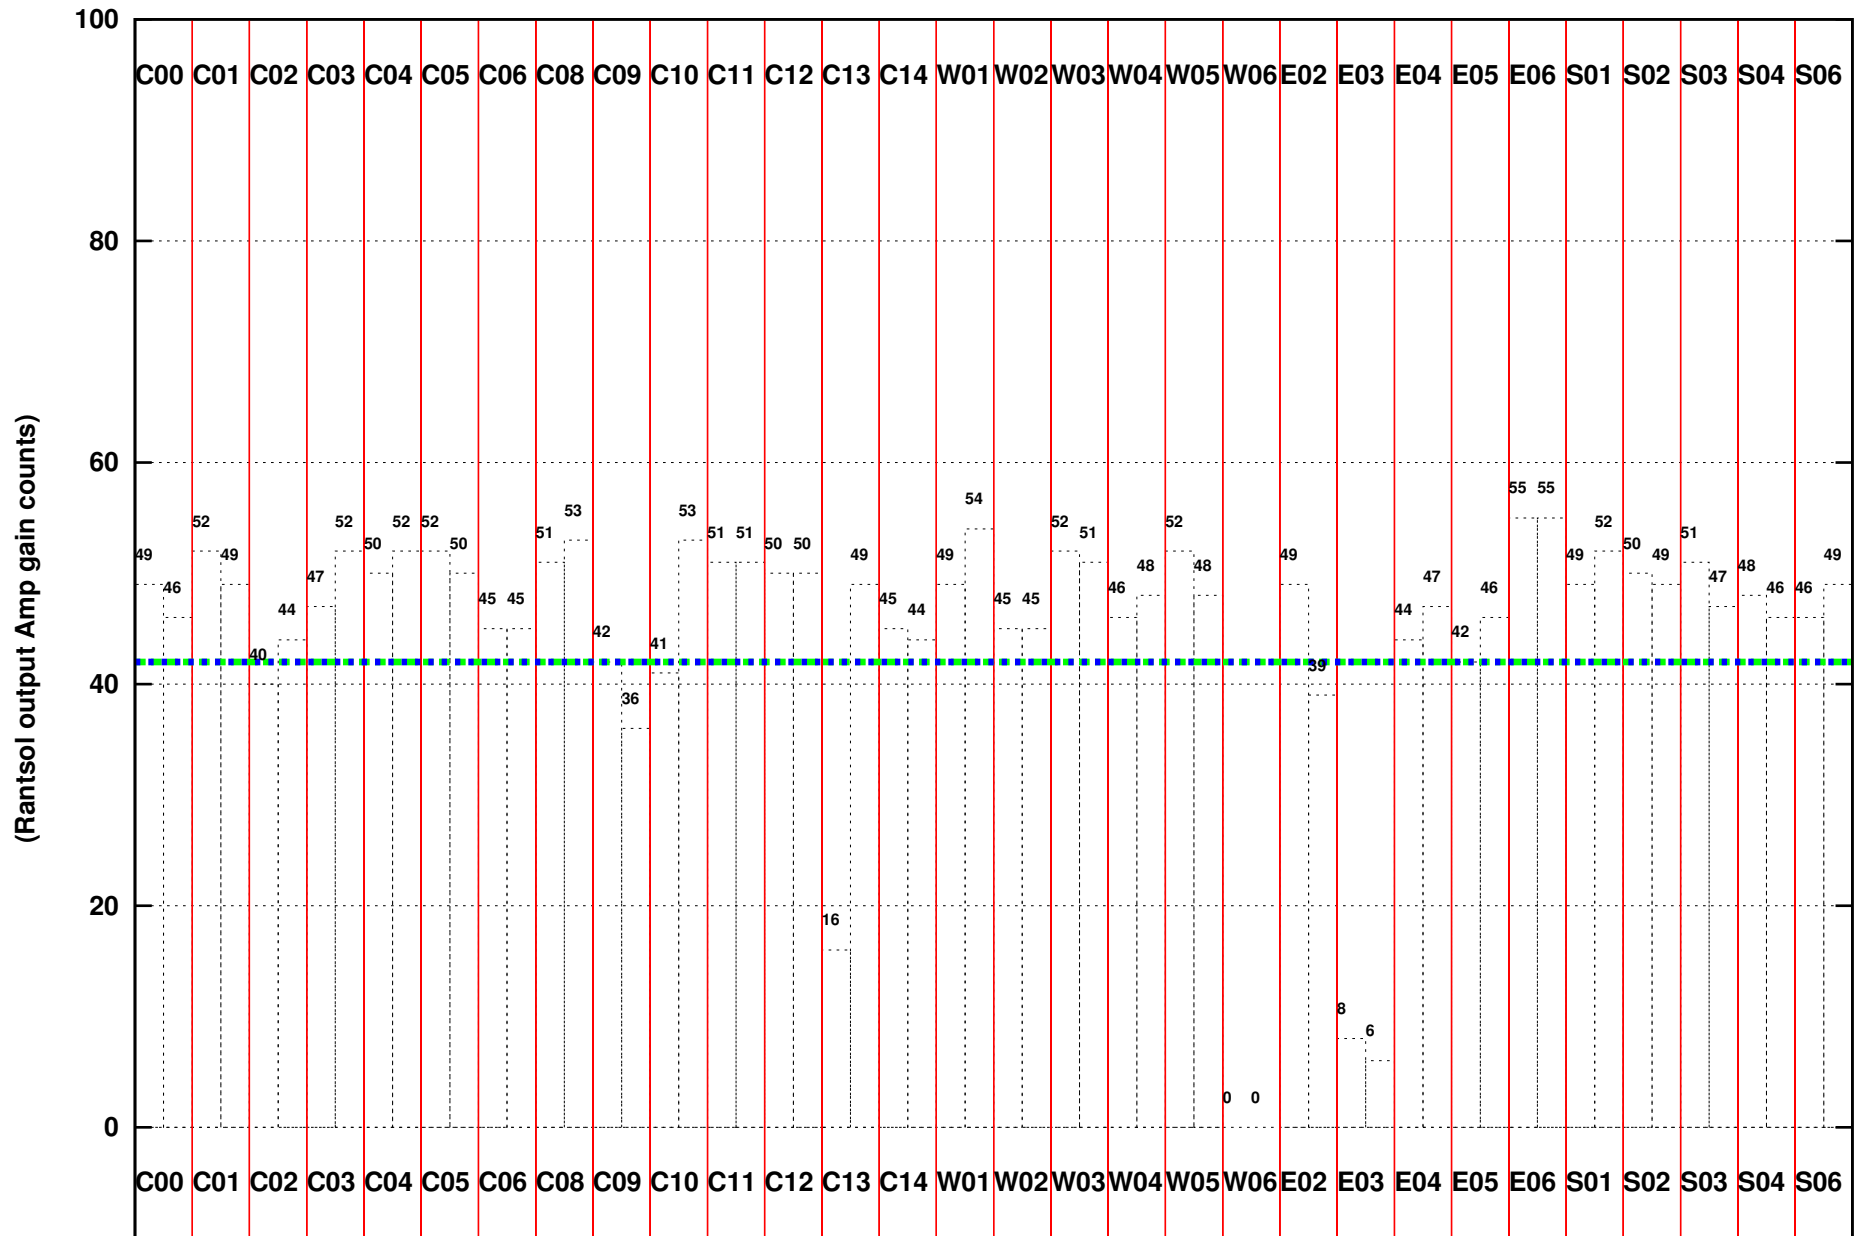

FRINGE STATUS (Rf:1015.333,1015.333 MHz., LO1:945.000,945.000 MHz., LO4/5:129.667,175.333 MHz.)

(File:/gsbifrddata1/03sep/30_066_03sep2016_2s.lta, scan:0, chan:256, Src:3C147, Date:03Sep2016 07:19:53)