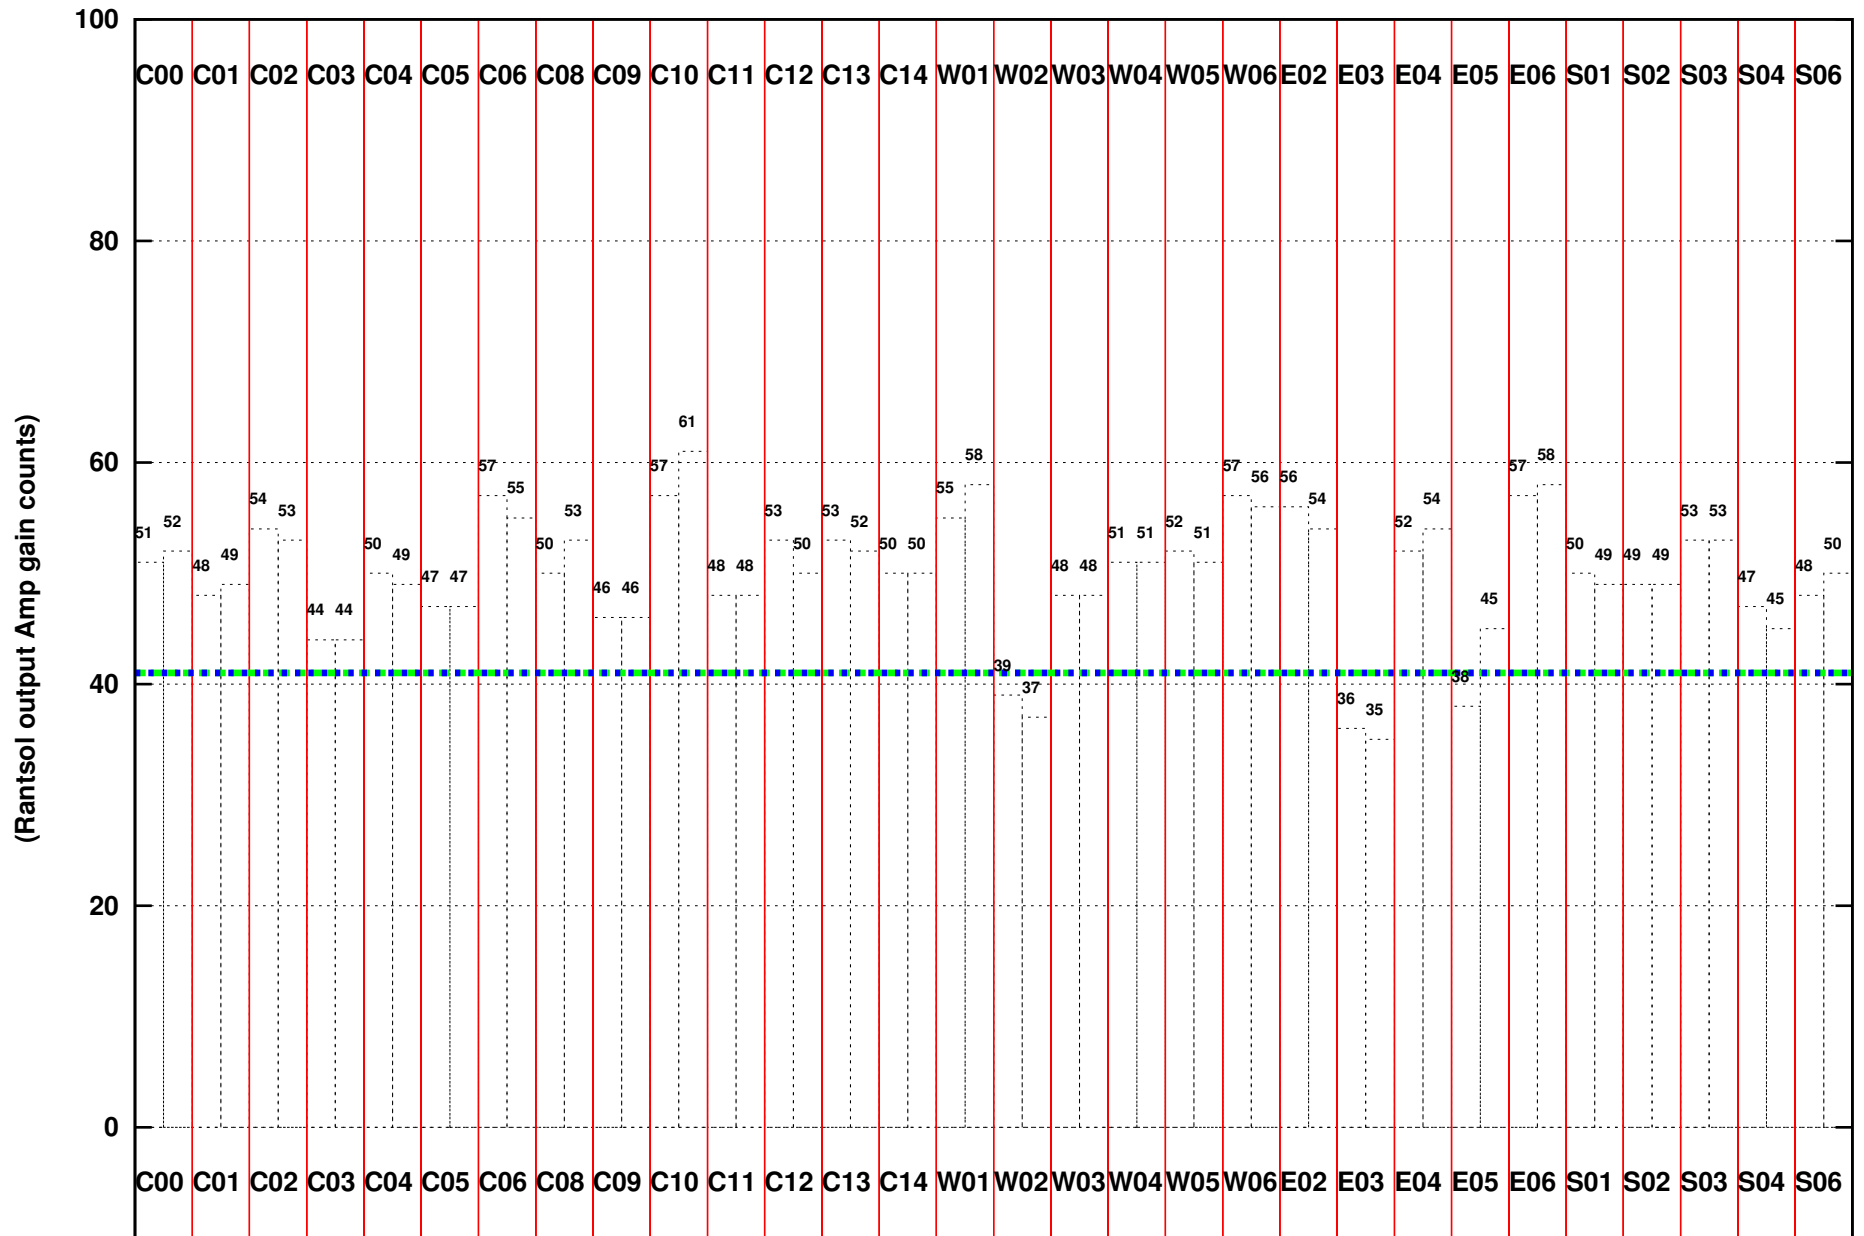

FRINGE STATUS (Rf:591.000,591.000 MHz., LO1:540.000,540.000 MHz., LO4/5:149.000,156.000 MHz.)

(File:/gsbifrdta/05sep/30_012_05sep2016.lta, scan:0, chan:128, Src:3C48, Date:06Sep2016 00:00:28)