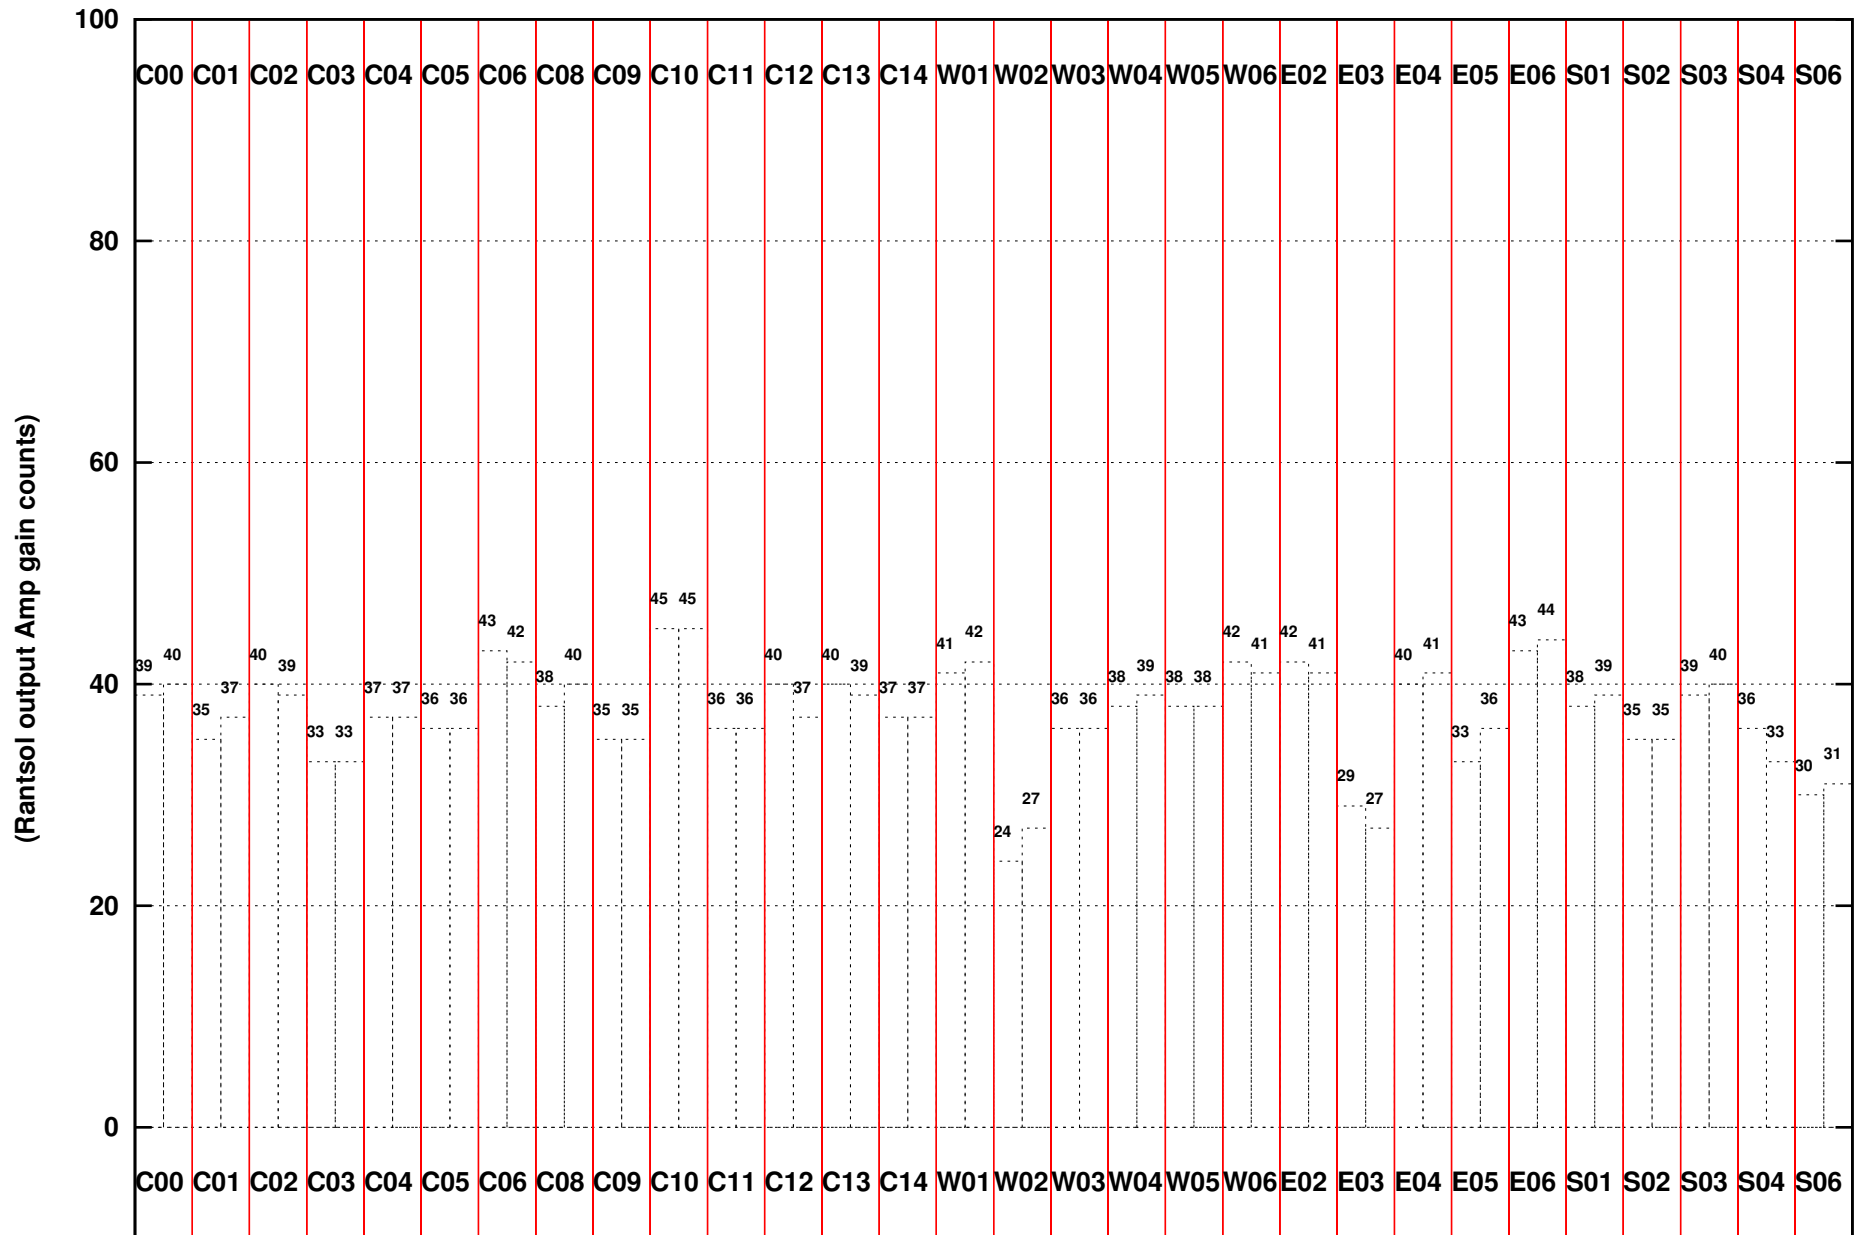

FRINGE STATUS (Rf:591.000,591.000 MHz., LO1:540.000,540.000 MHz., LO4/5:149.000,156.000 MHz.)

( File:/gsbifrddata1/10sep/ddtb244\_10sep2016.lta, scan:0, chan:128, Src:3C468.1, Date:10Sep2016 20:58:23)