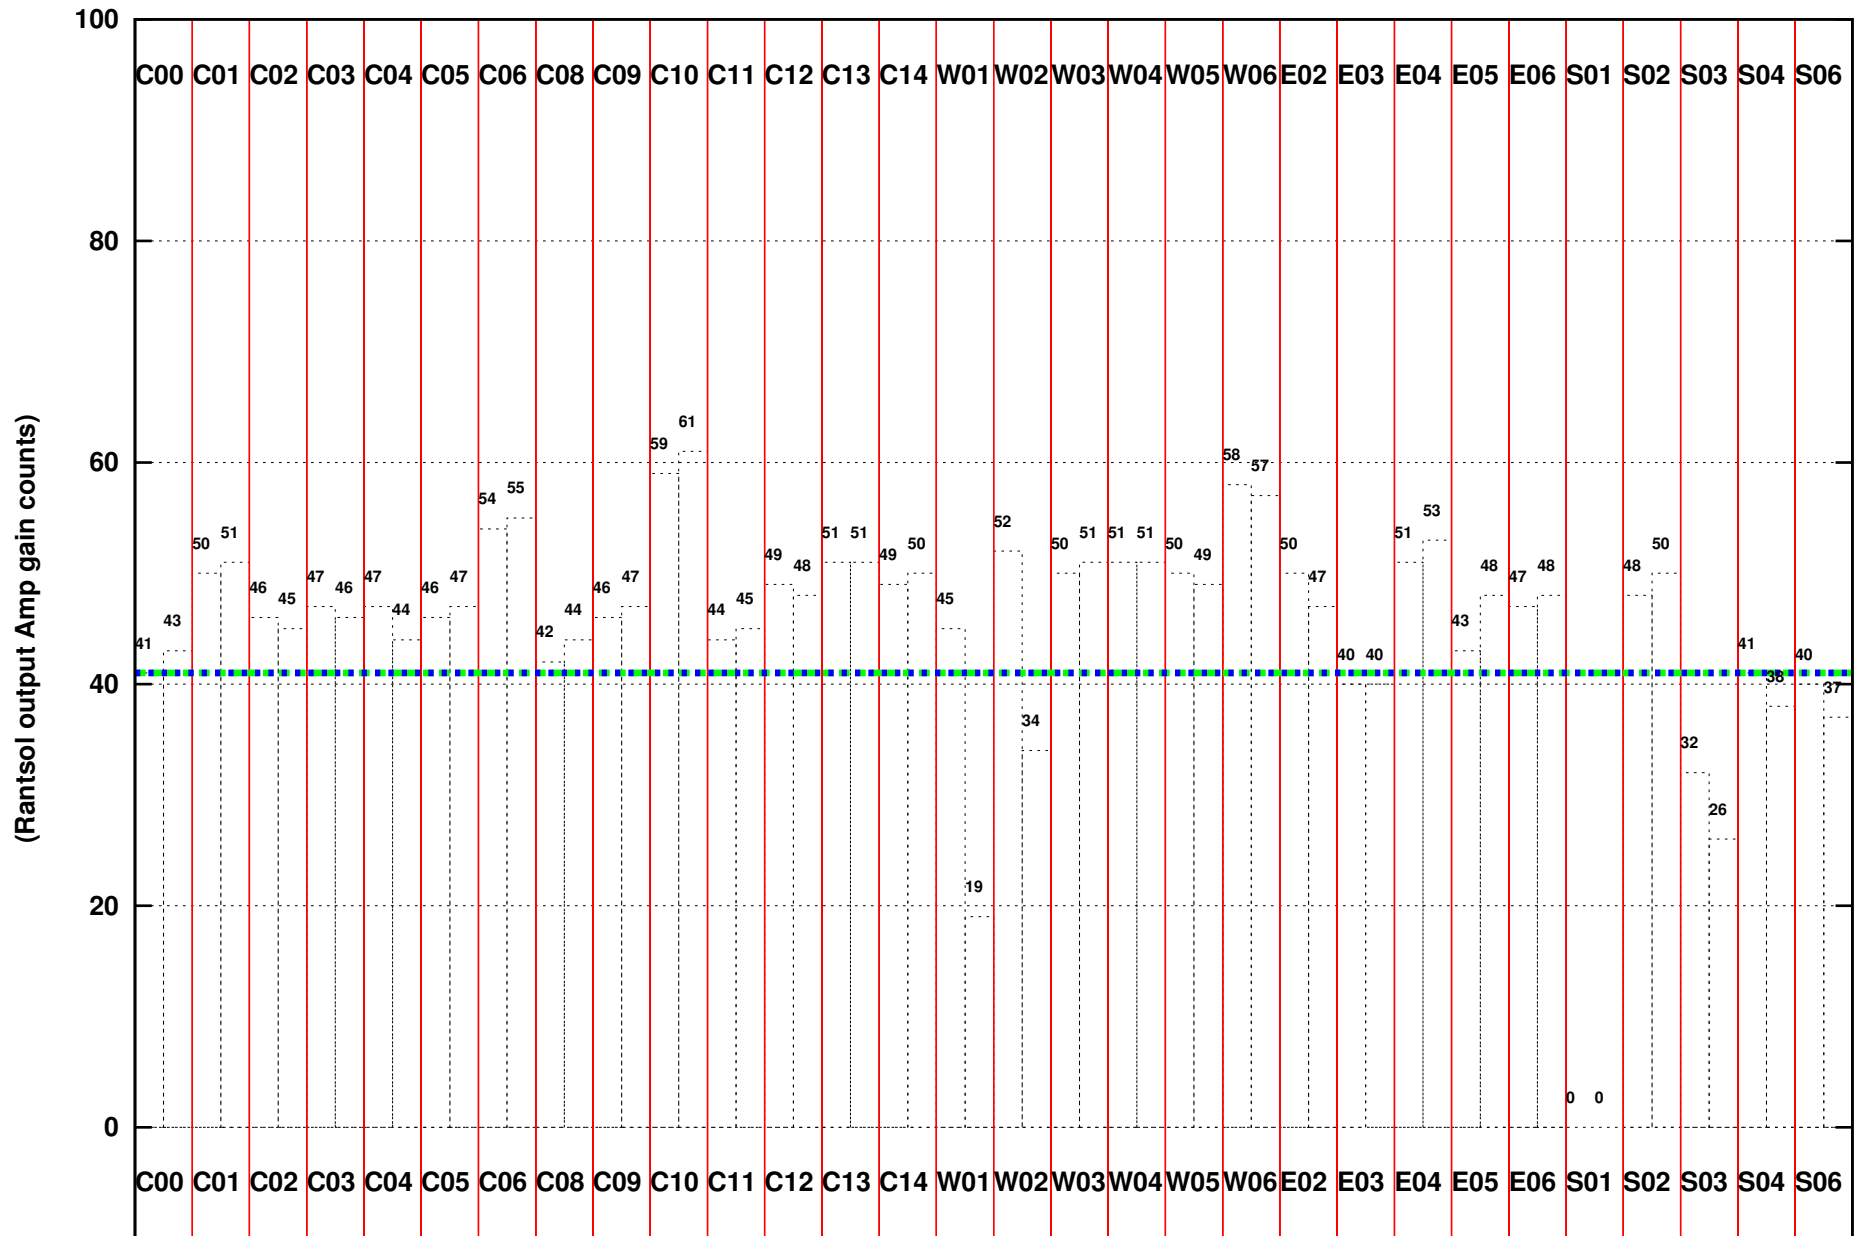

FRINGE STATUS (Rf:591.000,591.000 MHz., LO1:540.000,540.000 MHz., LO4/5:149.000,156.000 MHz.)

(File:/gsbifrddata1/16sep/30_054_16sep2016.lta, scan:0, chan:128, Src:3C286, Date:16Sep2016 18:09:33)