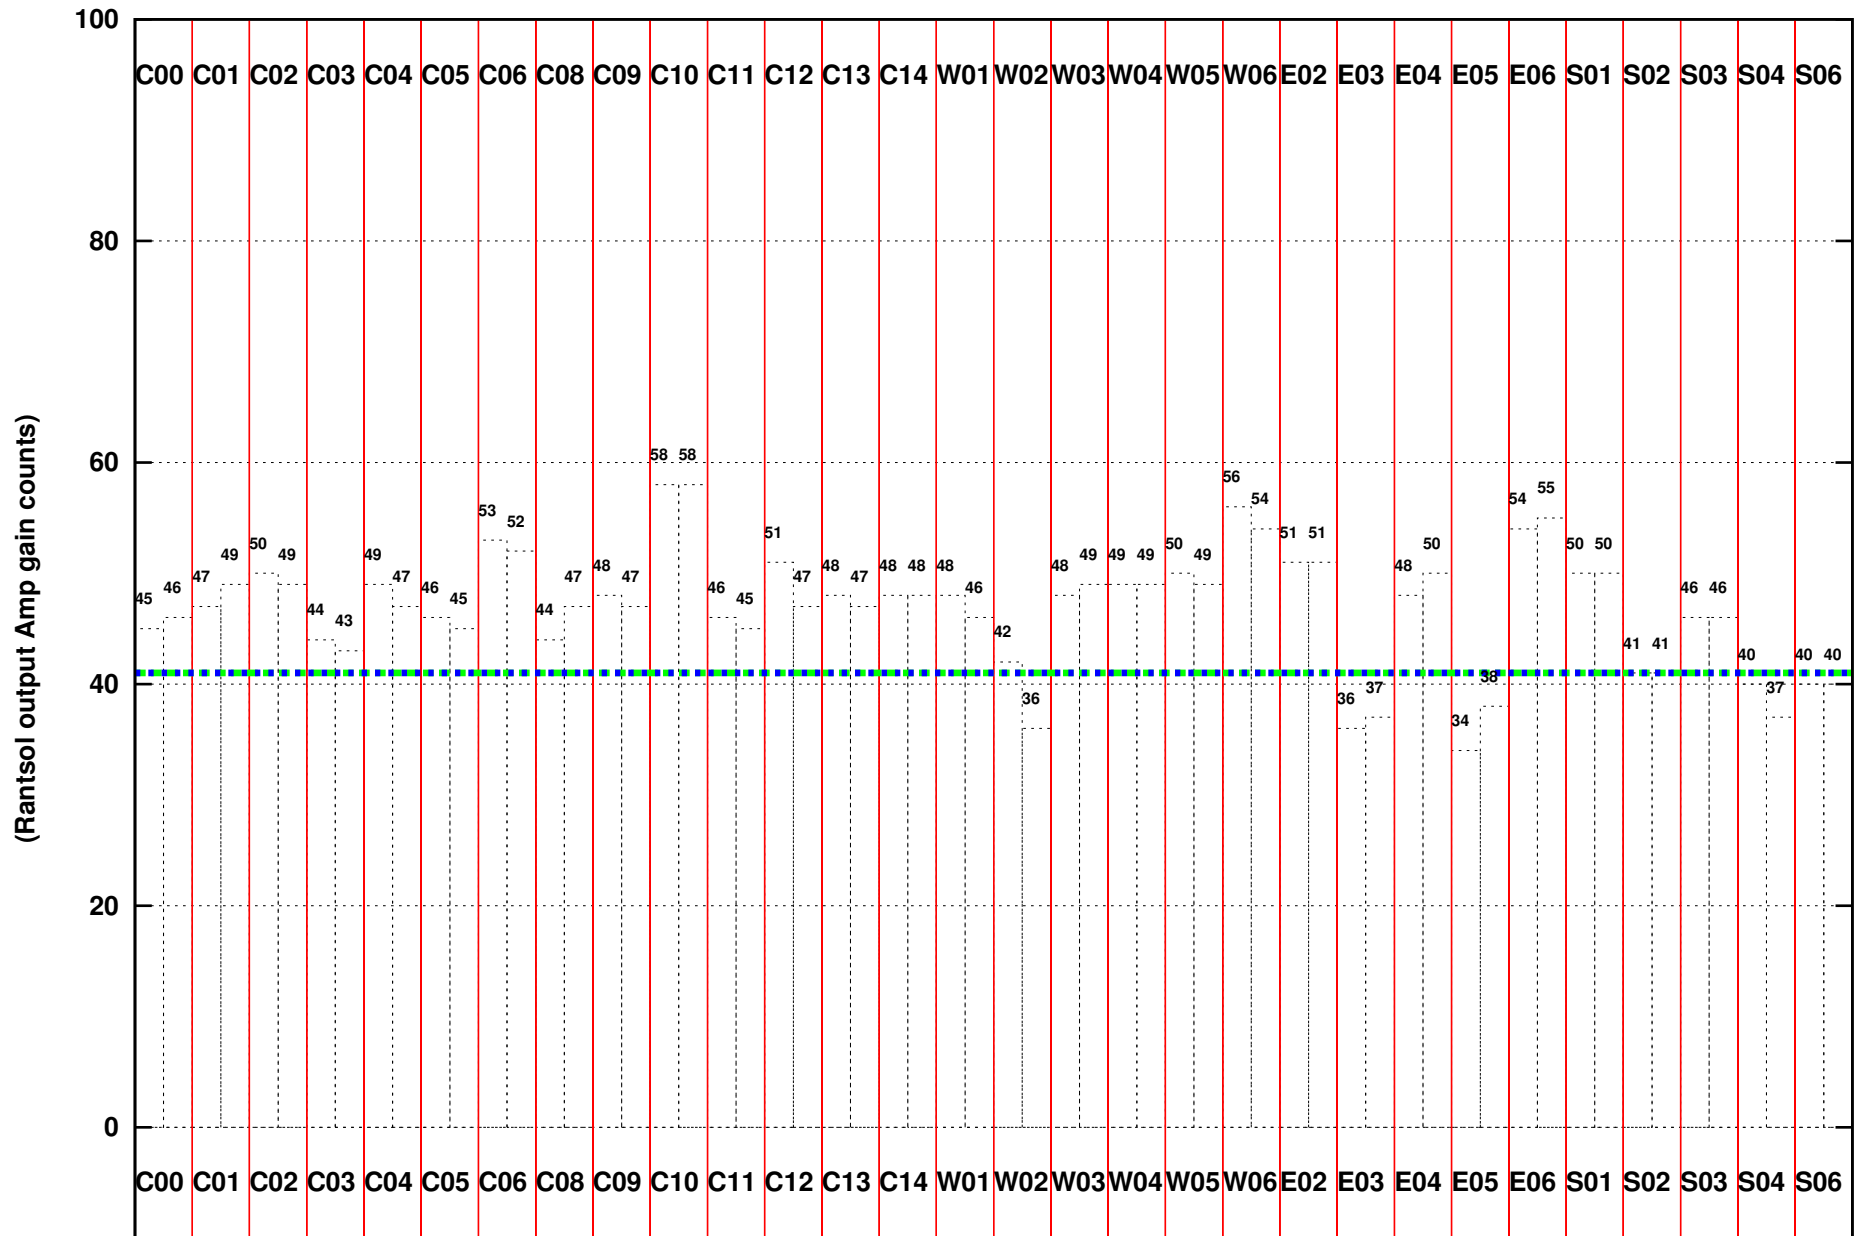

FRINGE STATUS (Rf:591.000,591.000 MHz., LO1:540.000,540.000 MHz., LO4/5:149.000,156.000 MHz.)

(File:/gsbifrddata/17sep/30_025_17sep2016.lta, scan:0, chan:128, Src:3C48, Date:17Sep2016 21:19:19)