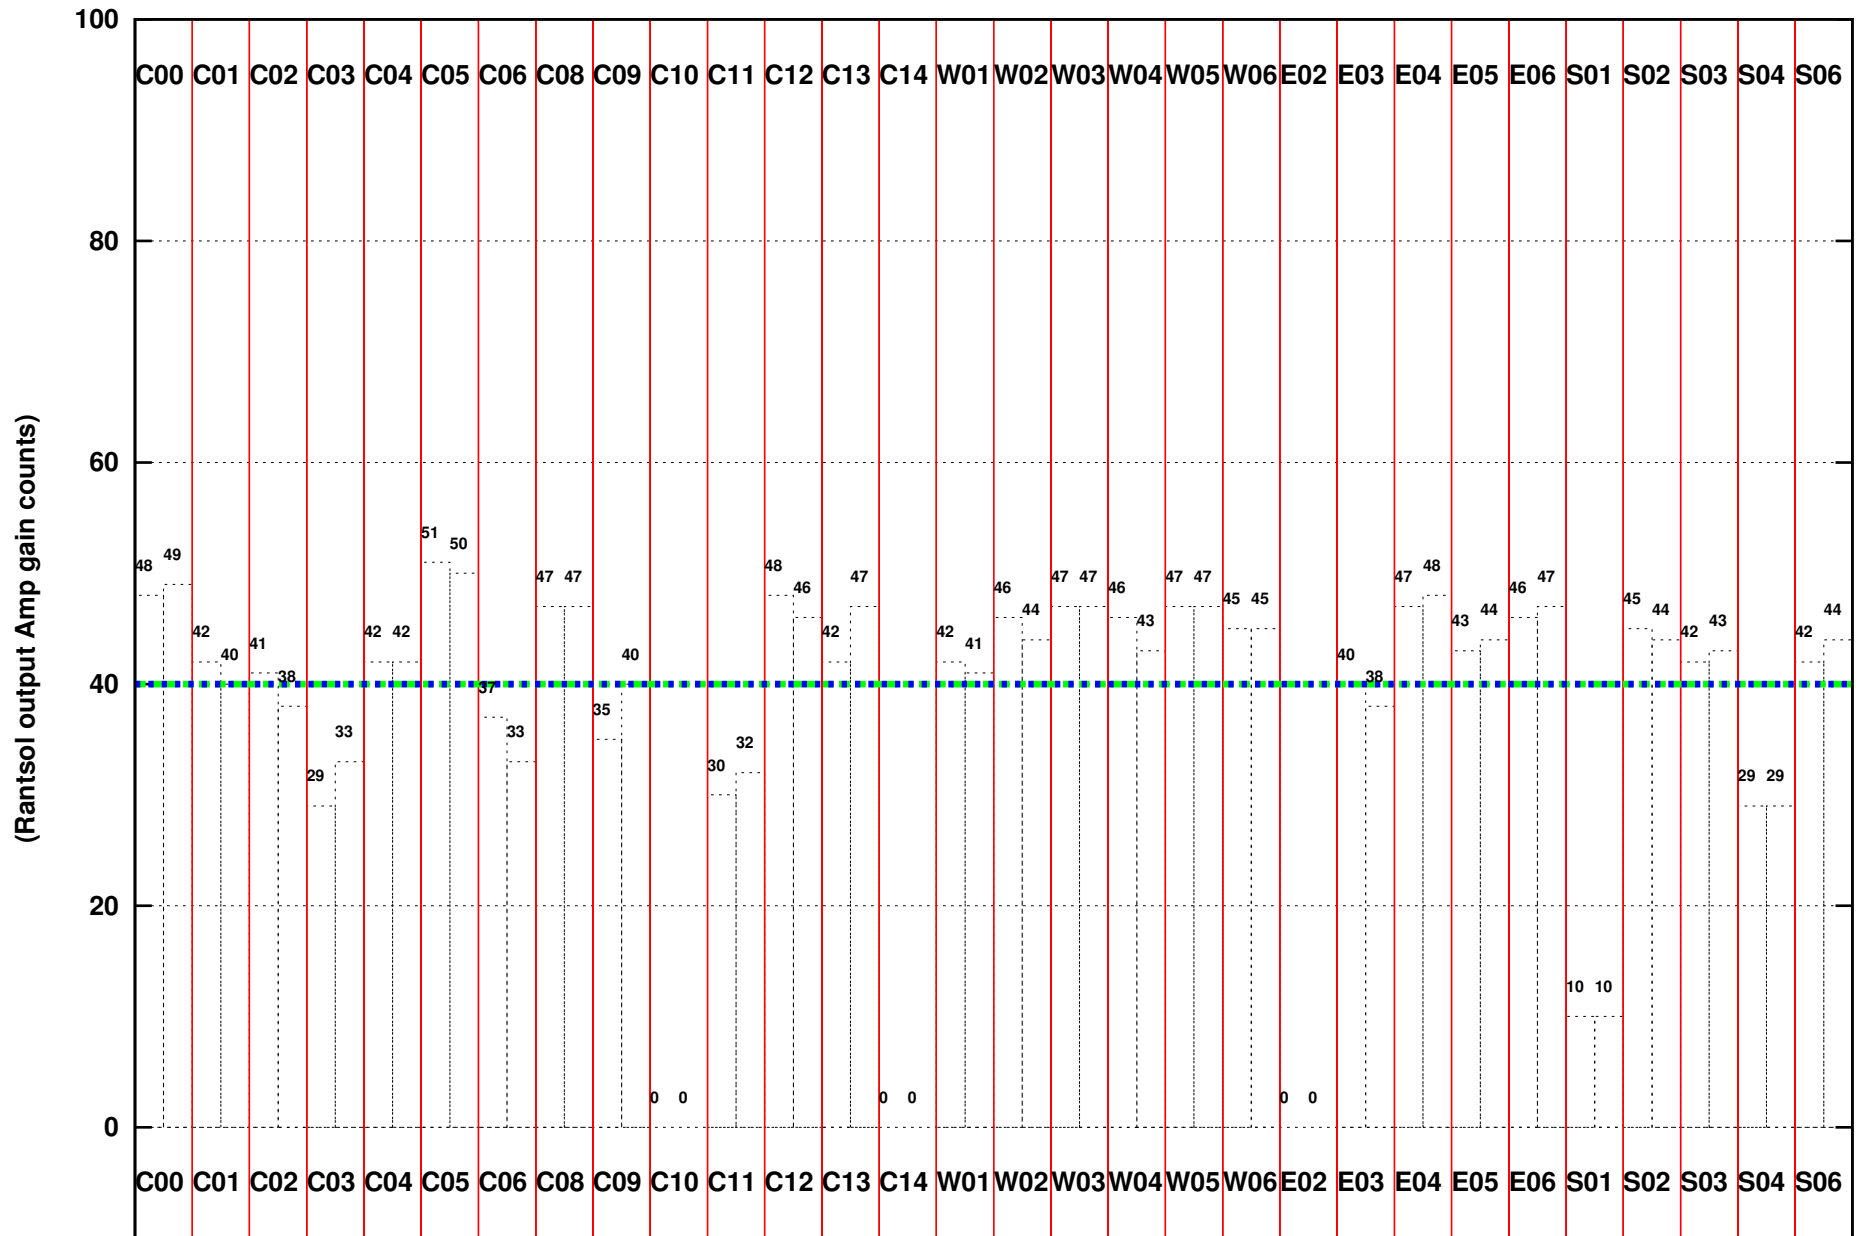

FRINGE STATUS (Rf:306.000,306.000 MHz., LO1:255.000,255.000 MHz., LO4/5:149.000,156.000 MHz.)

(File:/gsbifrddata1/22sep/30_067_22sep2016.lta, scan:0, chan:256, Src:3C48, Date:22Sep2016 22:23:00)