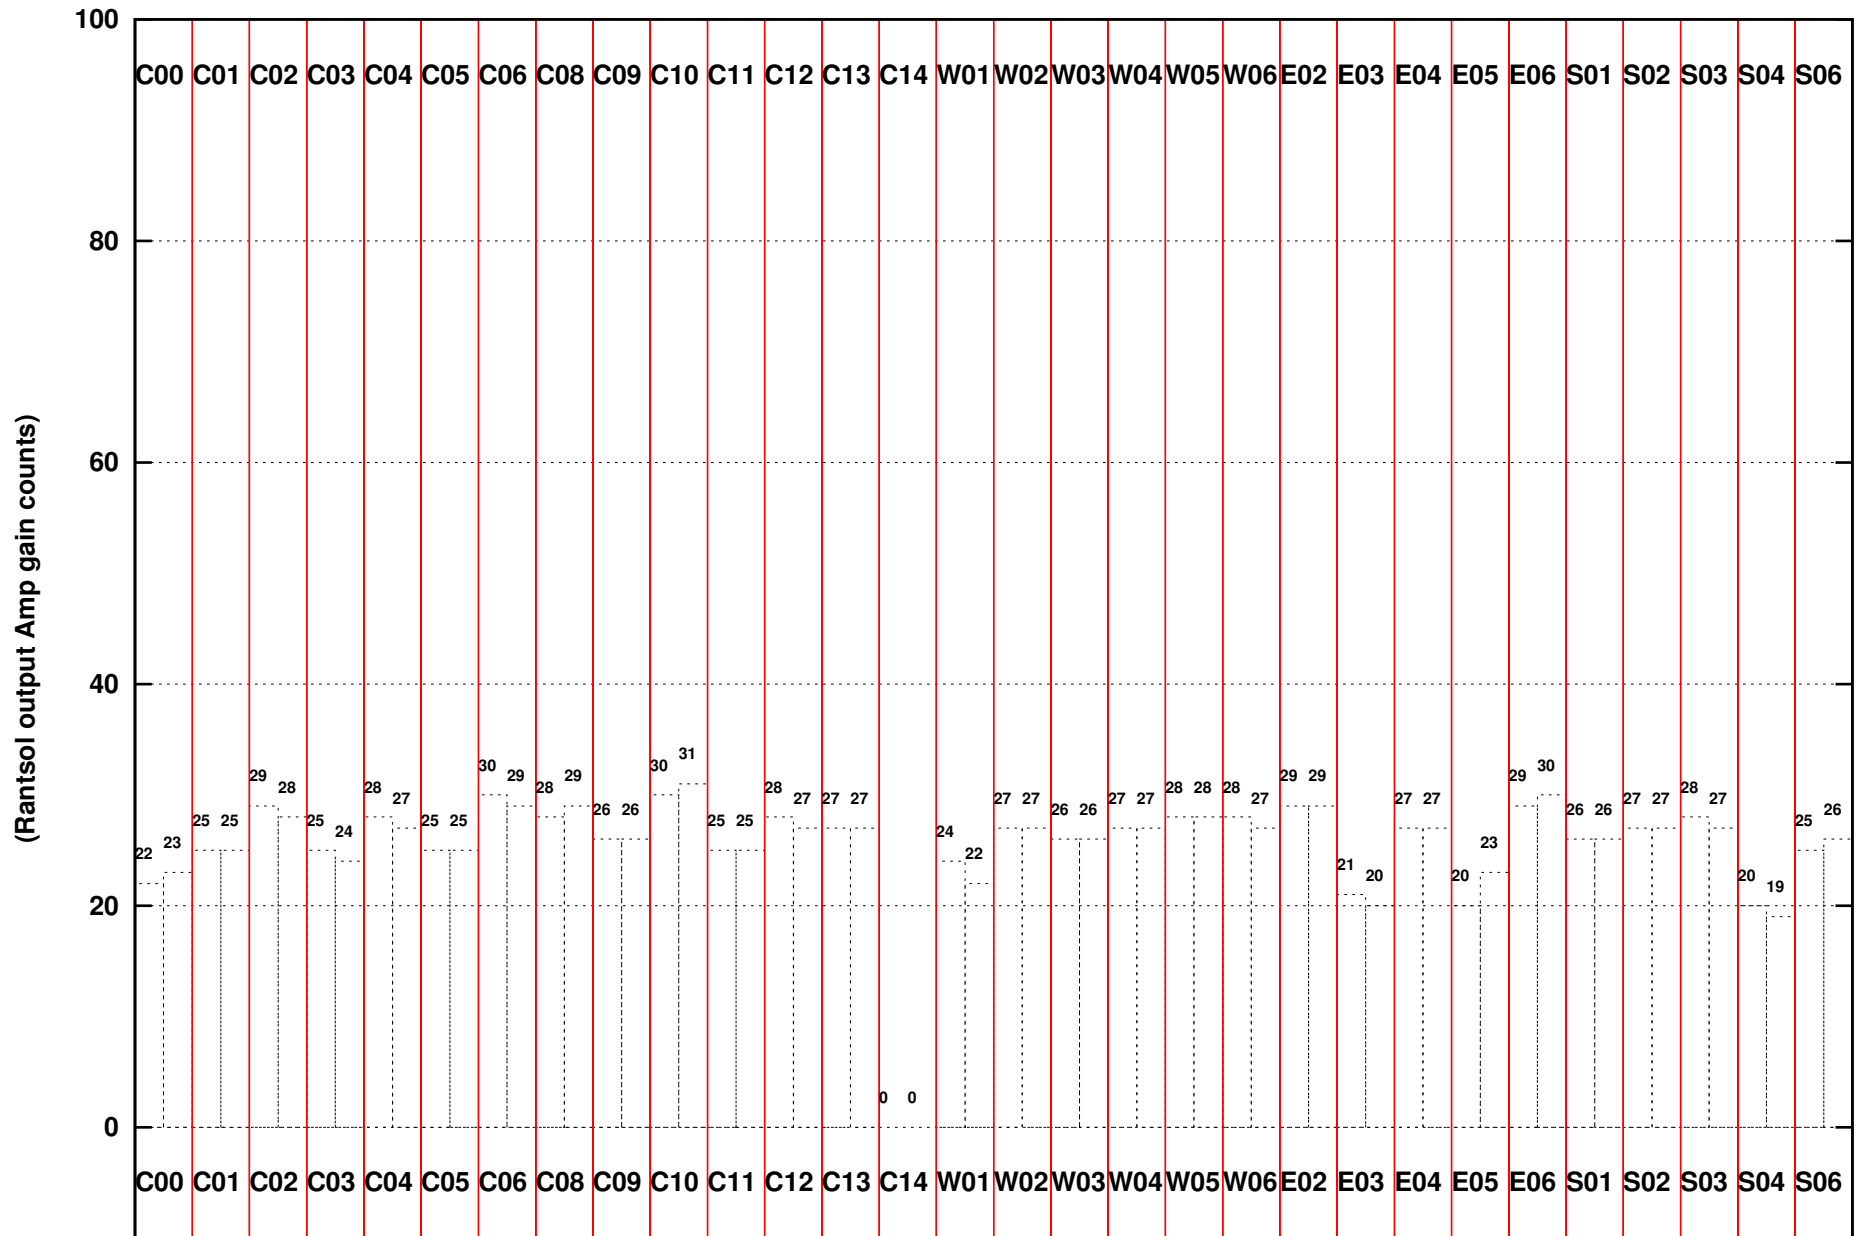

FRINGE STATUS (Rf:591.000,591.000 MHz., LO1:540.000,540.000 MHz., LO4/5:149.000,156.000 MHz.)

(File:/gsbifrd1/24sep/30_013_24sep2016.lta, scan:0, chan:128, Src:1822-096, Date:24Sep2016 20:02:27)