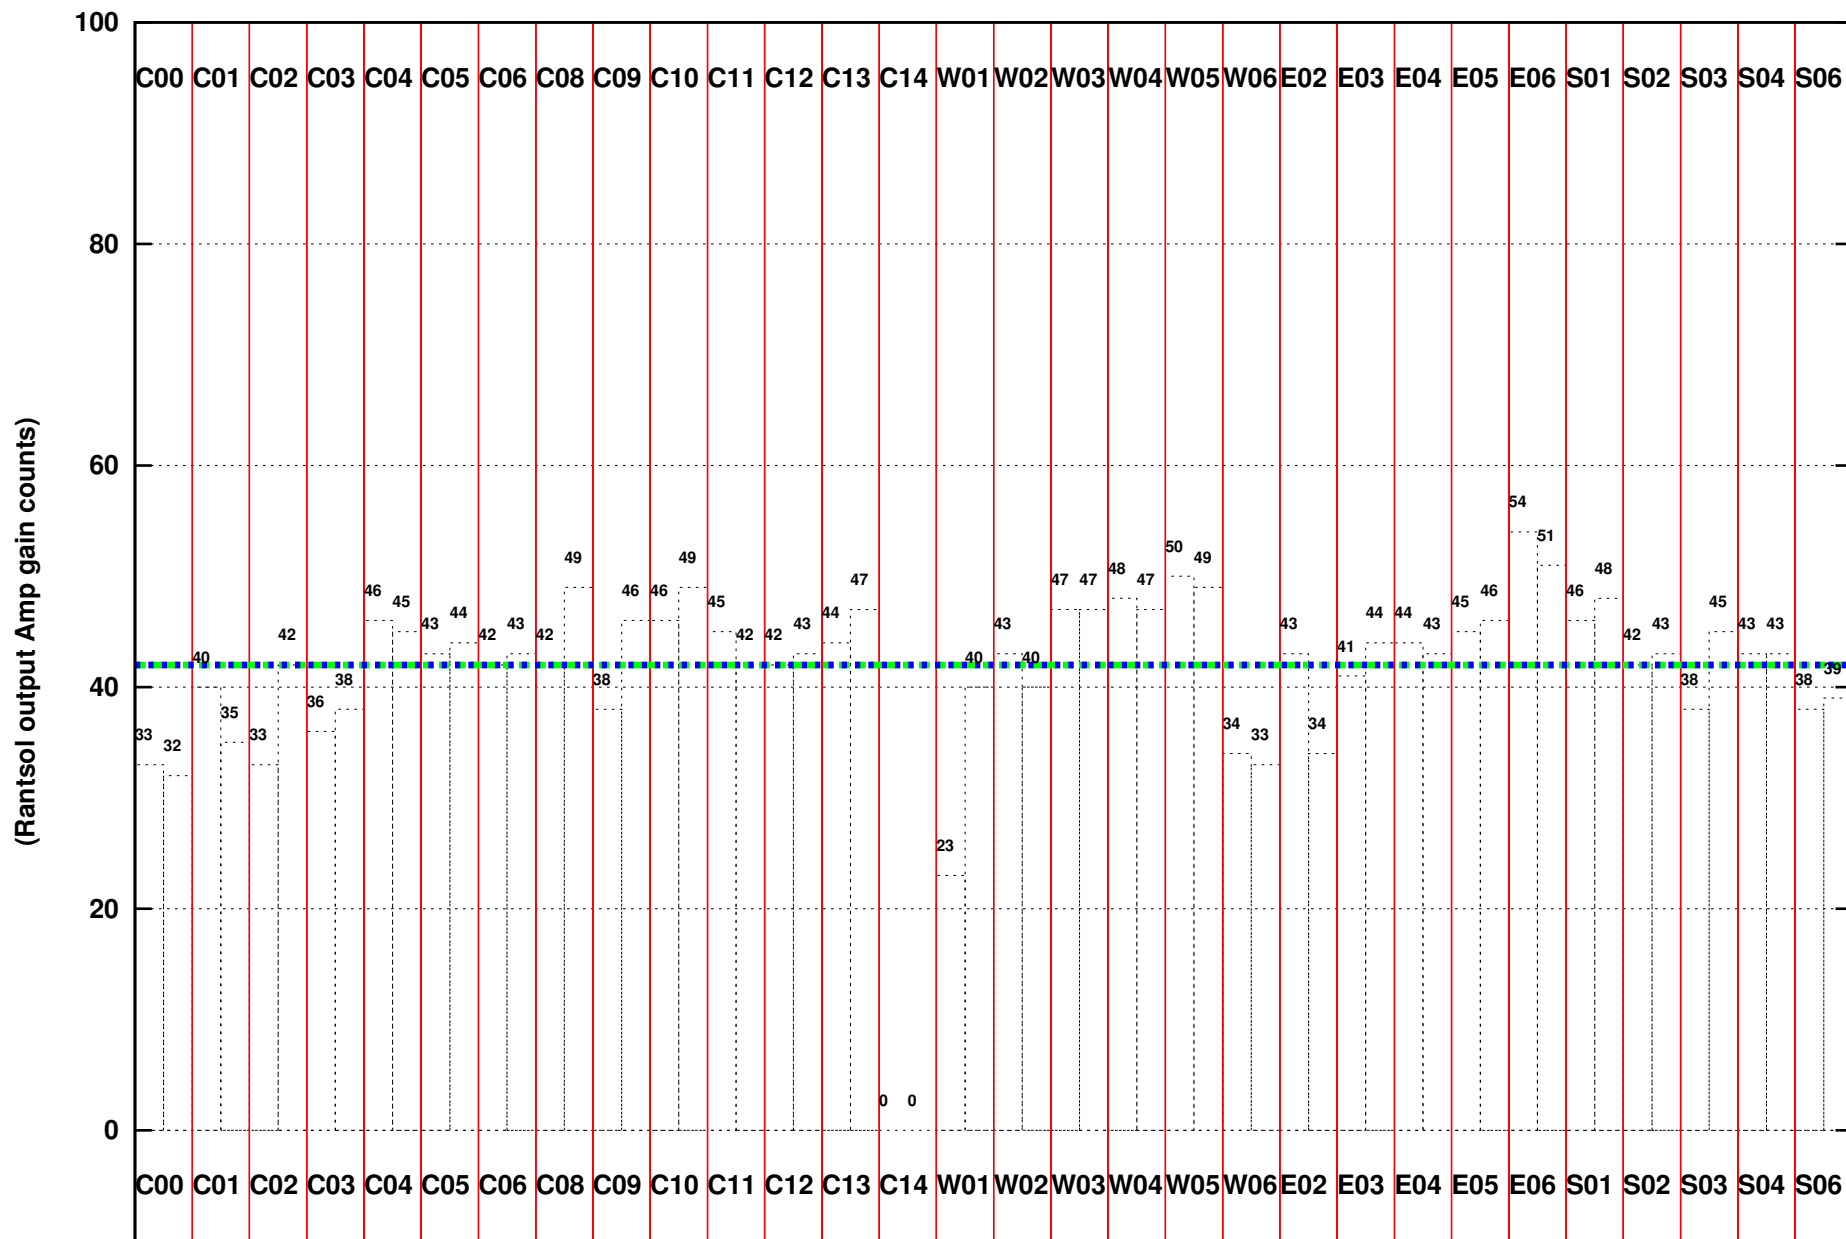

FRINGE STATUS (Rf:1371.000,1371.000 MHz., LO1:1320.000,1320.000 MHz., LO4/5:149.000,156.000 MHz.)

( File:/gsbifrdta/25sep/30\_079\_25sep2016.lta, scan:0, chan:128, Src:3C48, Date:25Sep2016 21:11:00)