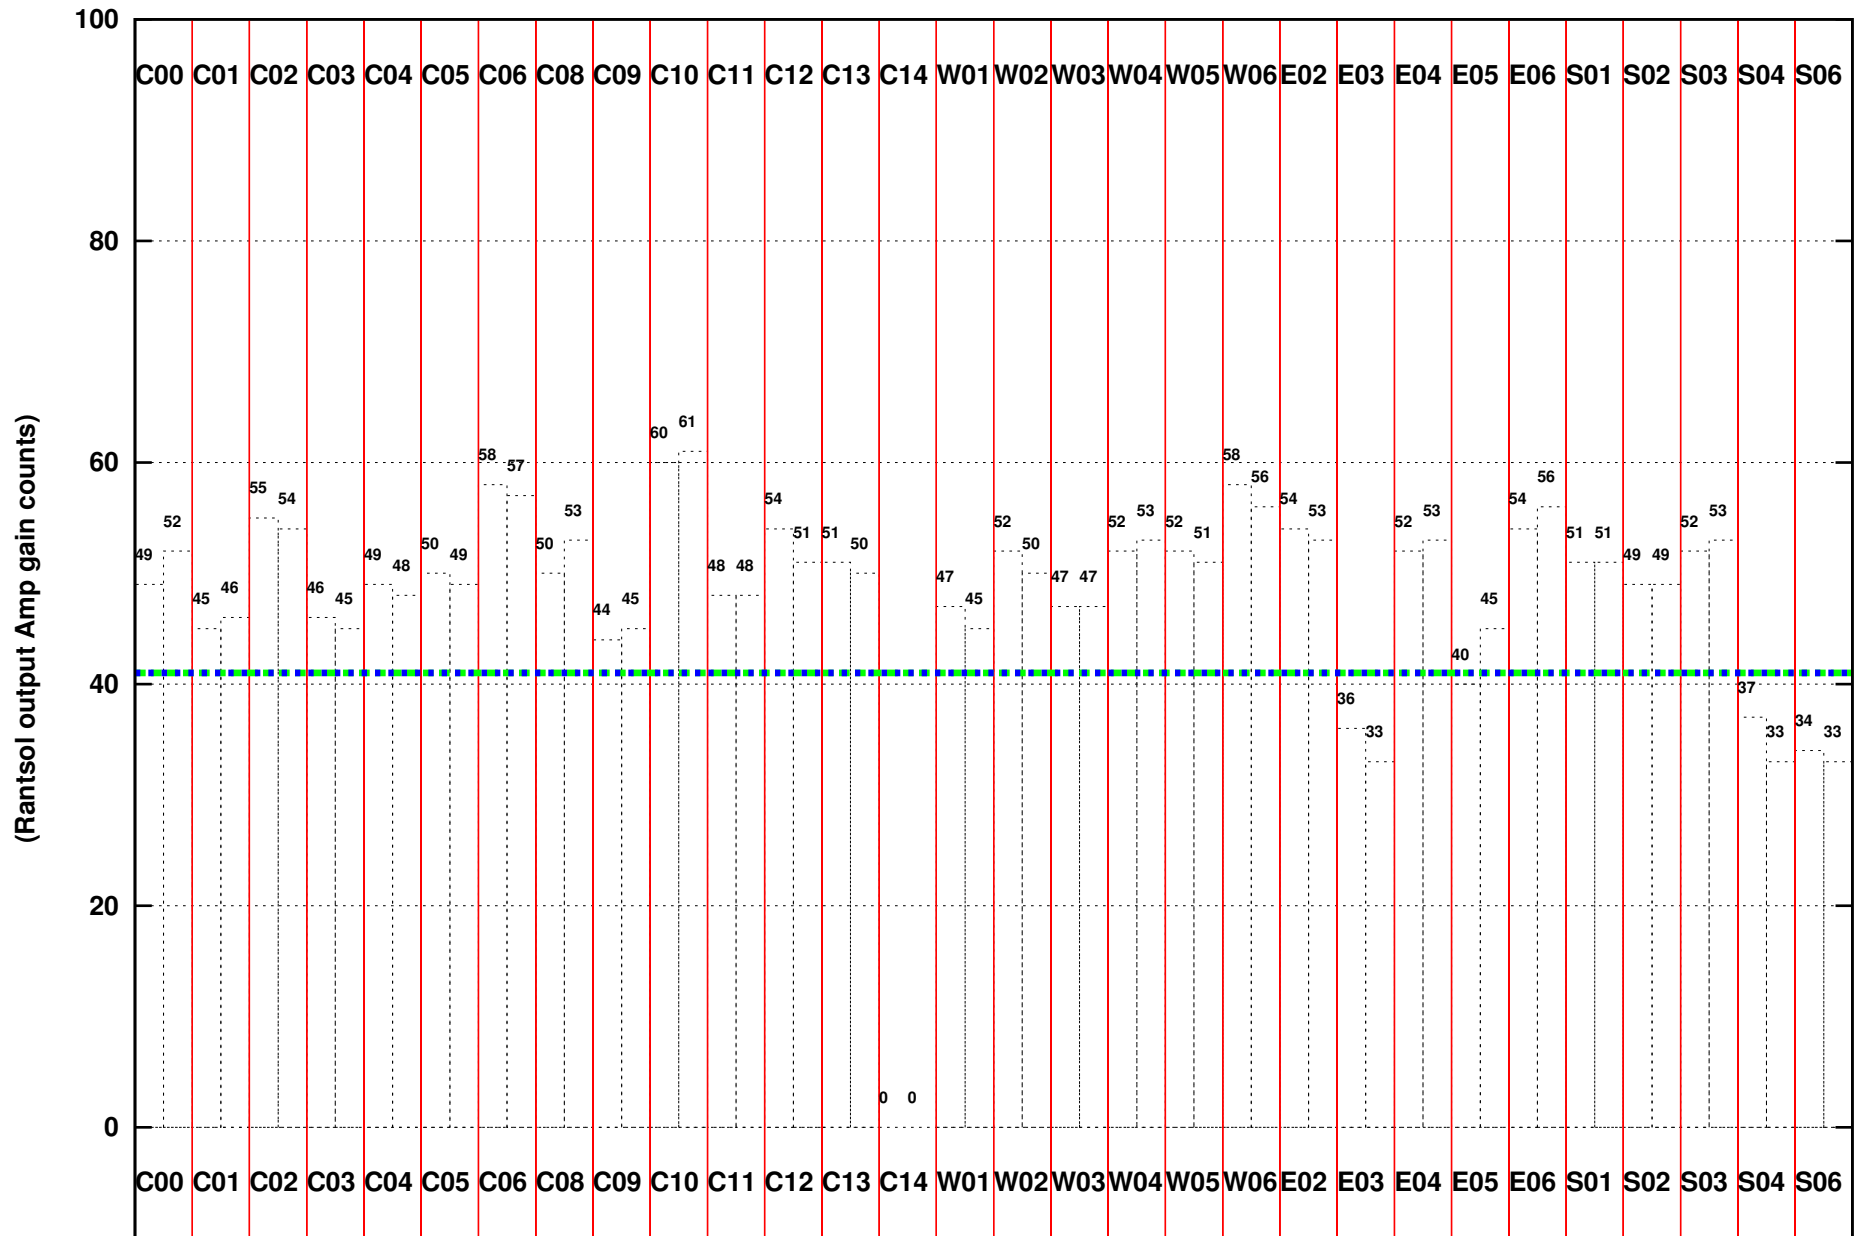

FRINGE STATUS (Rf:591.000,591.000 MHz., LO1:540.000,540.000 MHz., LO4/5:149.000,156.000 MHz.)

(File:/gsbifdata/26sep/ddtb244_26sep2016.Ita, scan:0, chan:128, Src:3C286, Date:26Sep2016 17:54:13)