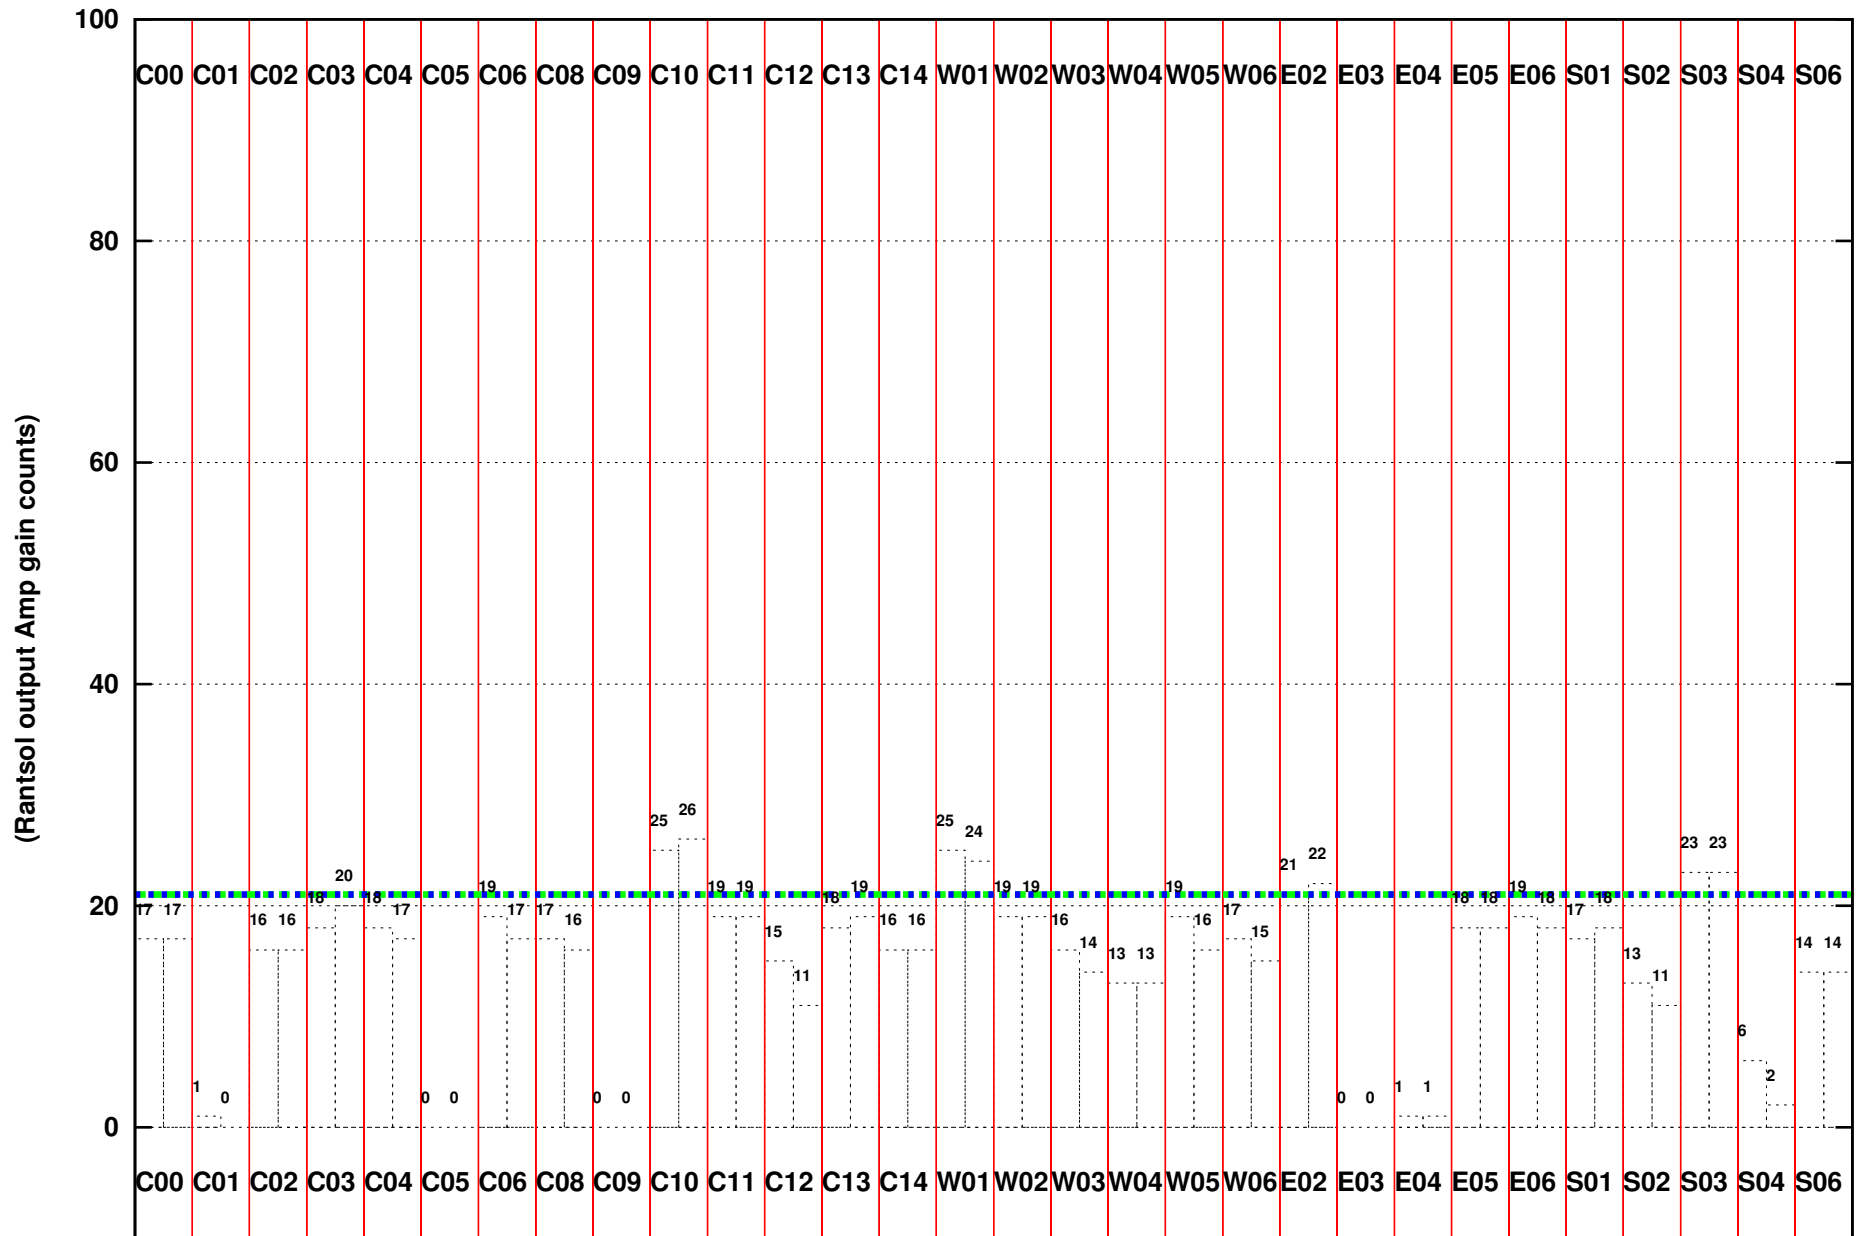

FRINGE STATUS (Rf:156.000,156.000 MHz., LO1:218.000,218.000 MHz., LO4/5:138.000,167.000 MHz.)

(File:/gsbifrddata/30sep/30_033_30sep2016.lta, scan:0, chan:128, Src:3C147, Date:30Sep2016 05:36:18)