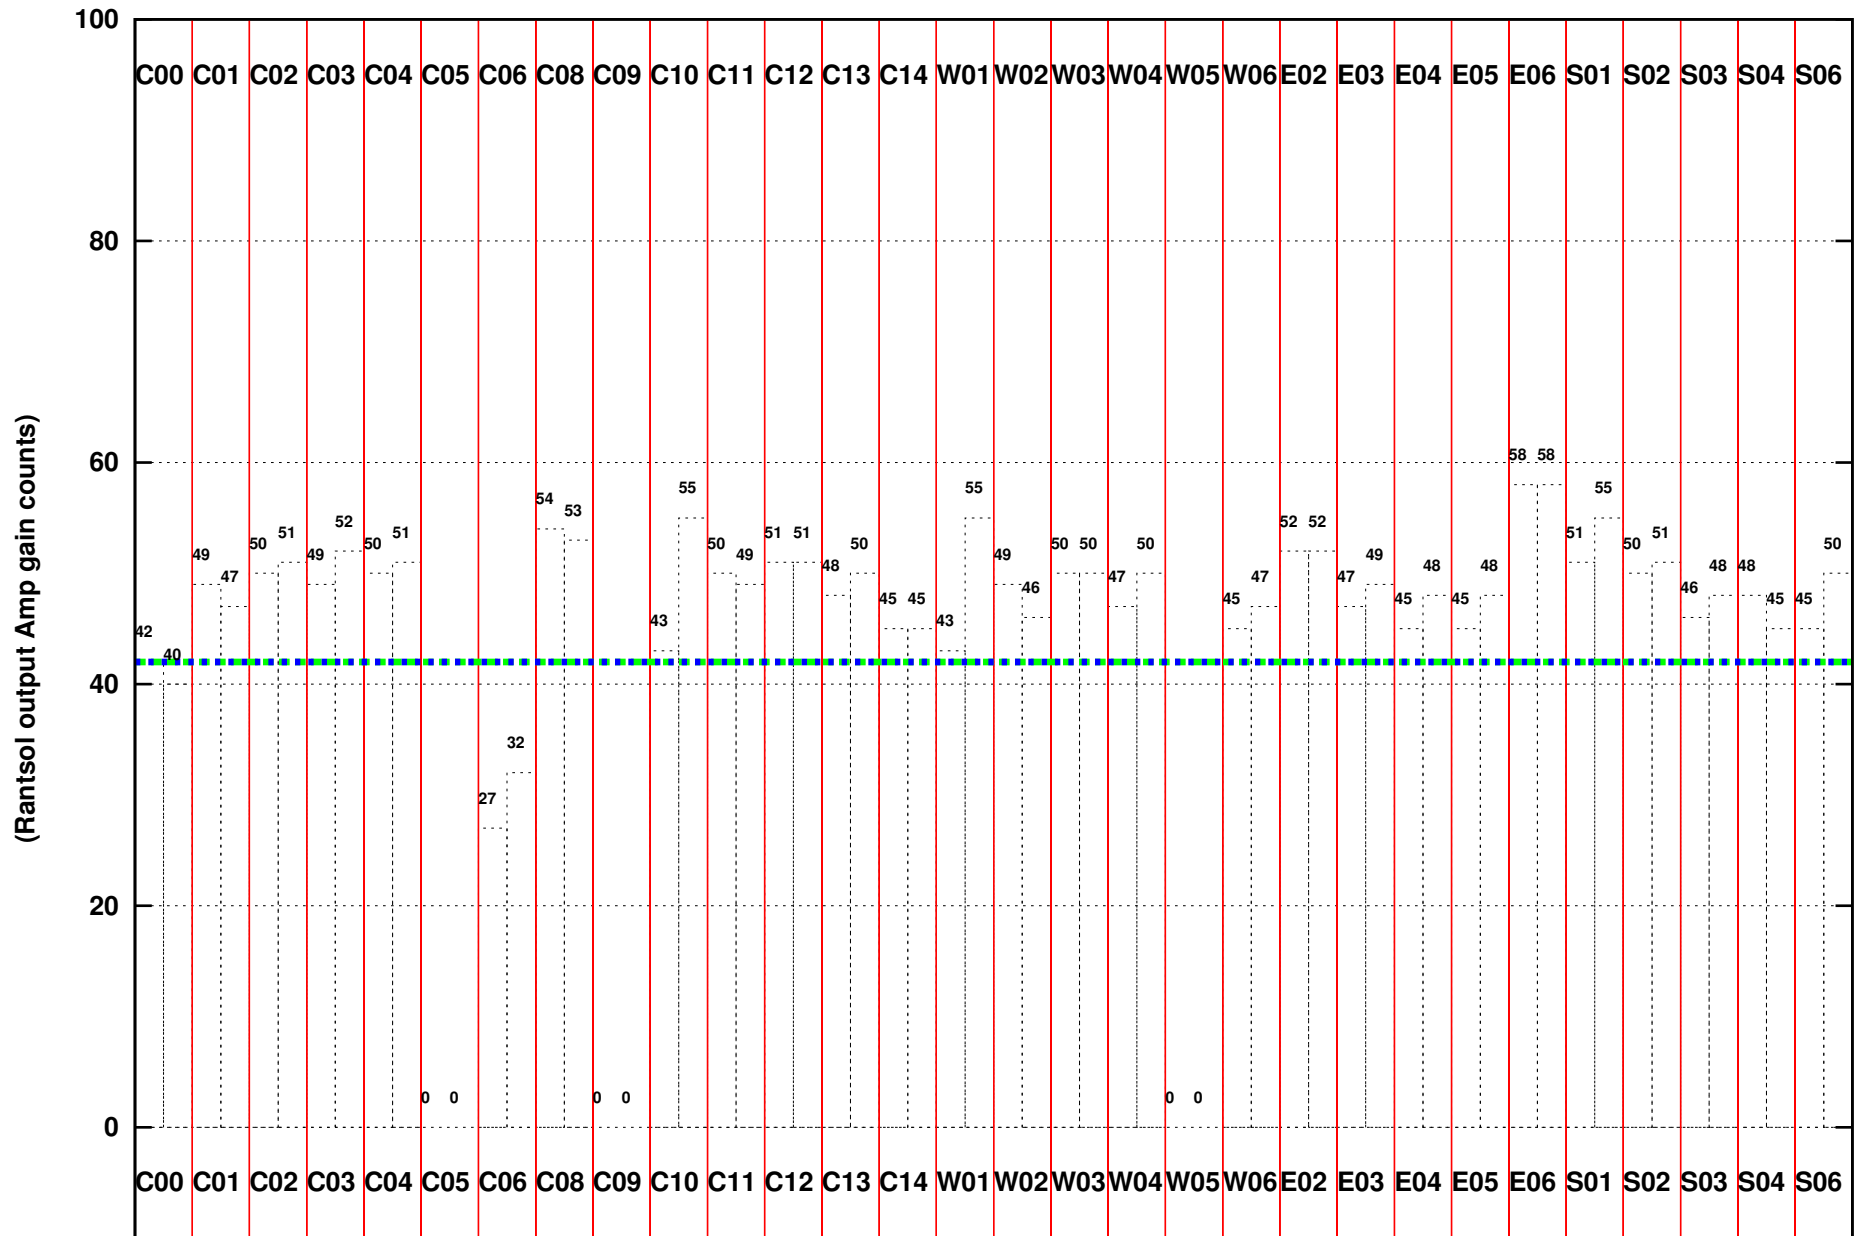

FRINGE STATUS (Rf:1031.537,1031.537 MHz., LO1:960.000,960.000 MHz., LO4/5:128.463,176.537 MHz.)

(File:/gsbifrdta/02oct/30_032_02oct2016.lta, scan:0, chan:256, Src:3C147, Date:02Oct2016 03:11:15)