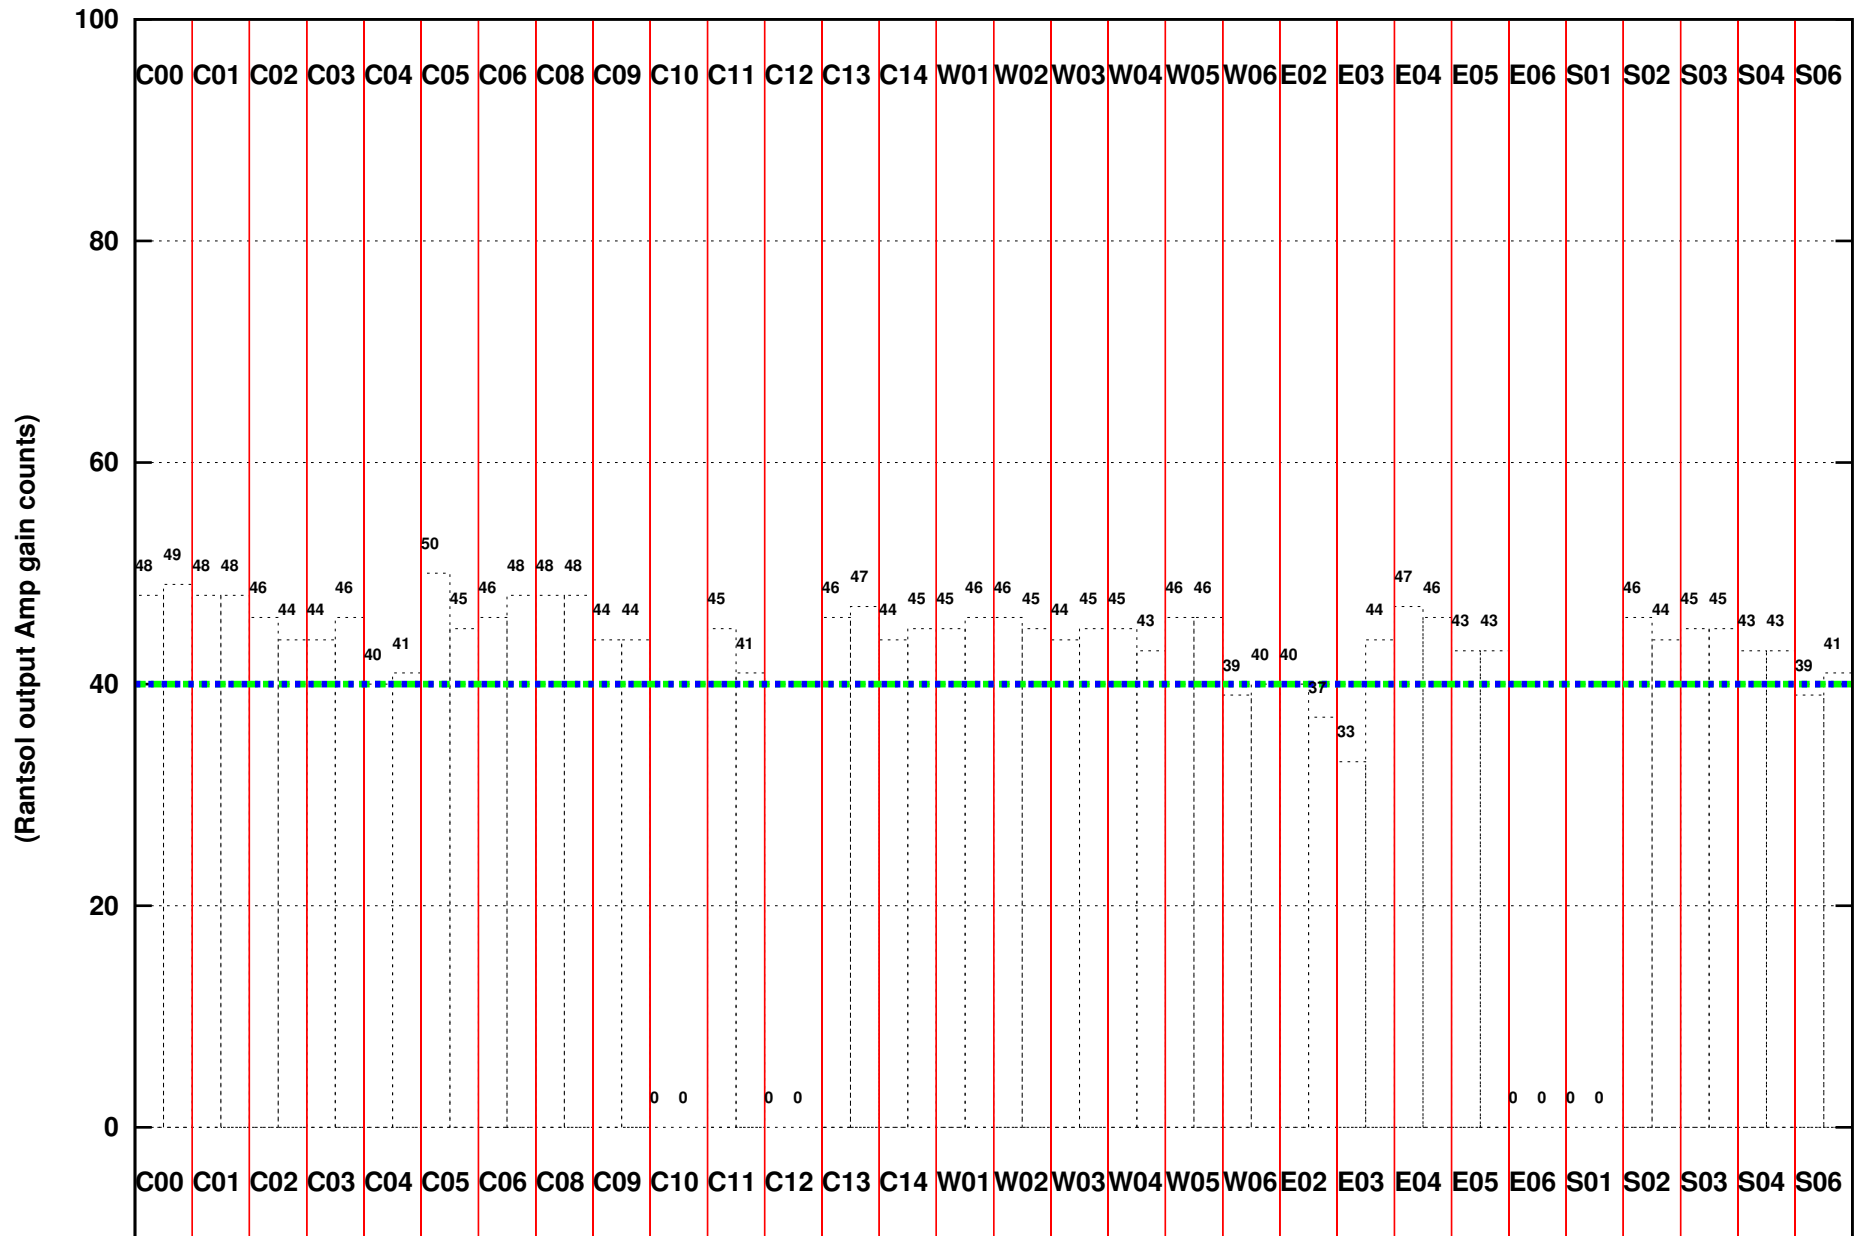

FRINGE STATUS (Rf:306.000,306.000 MHz., LO1:255.000,255.000 MHz., LO4/5:149.000,156.000 MHz.)

(File:/gsbifrdta/21oct/31_099_21oct2016.lta, scan:0, chan:128, Src:3C147, Date:21Oct2016 05:10:27)