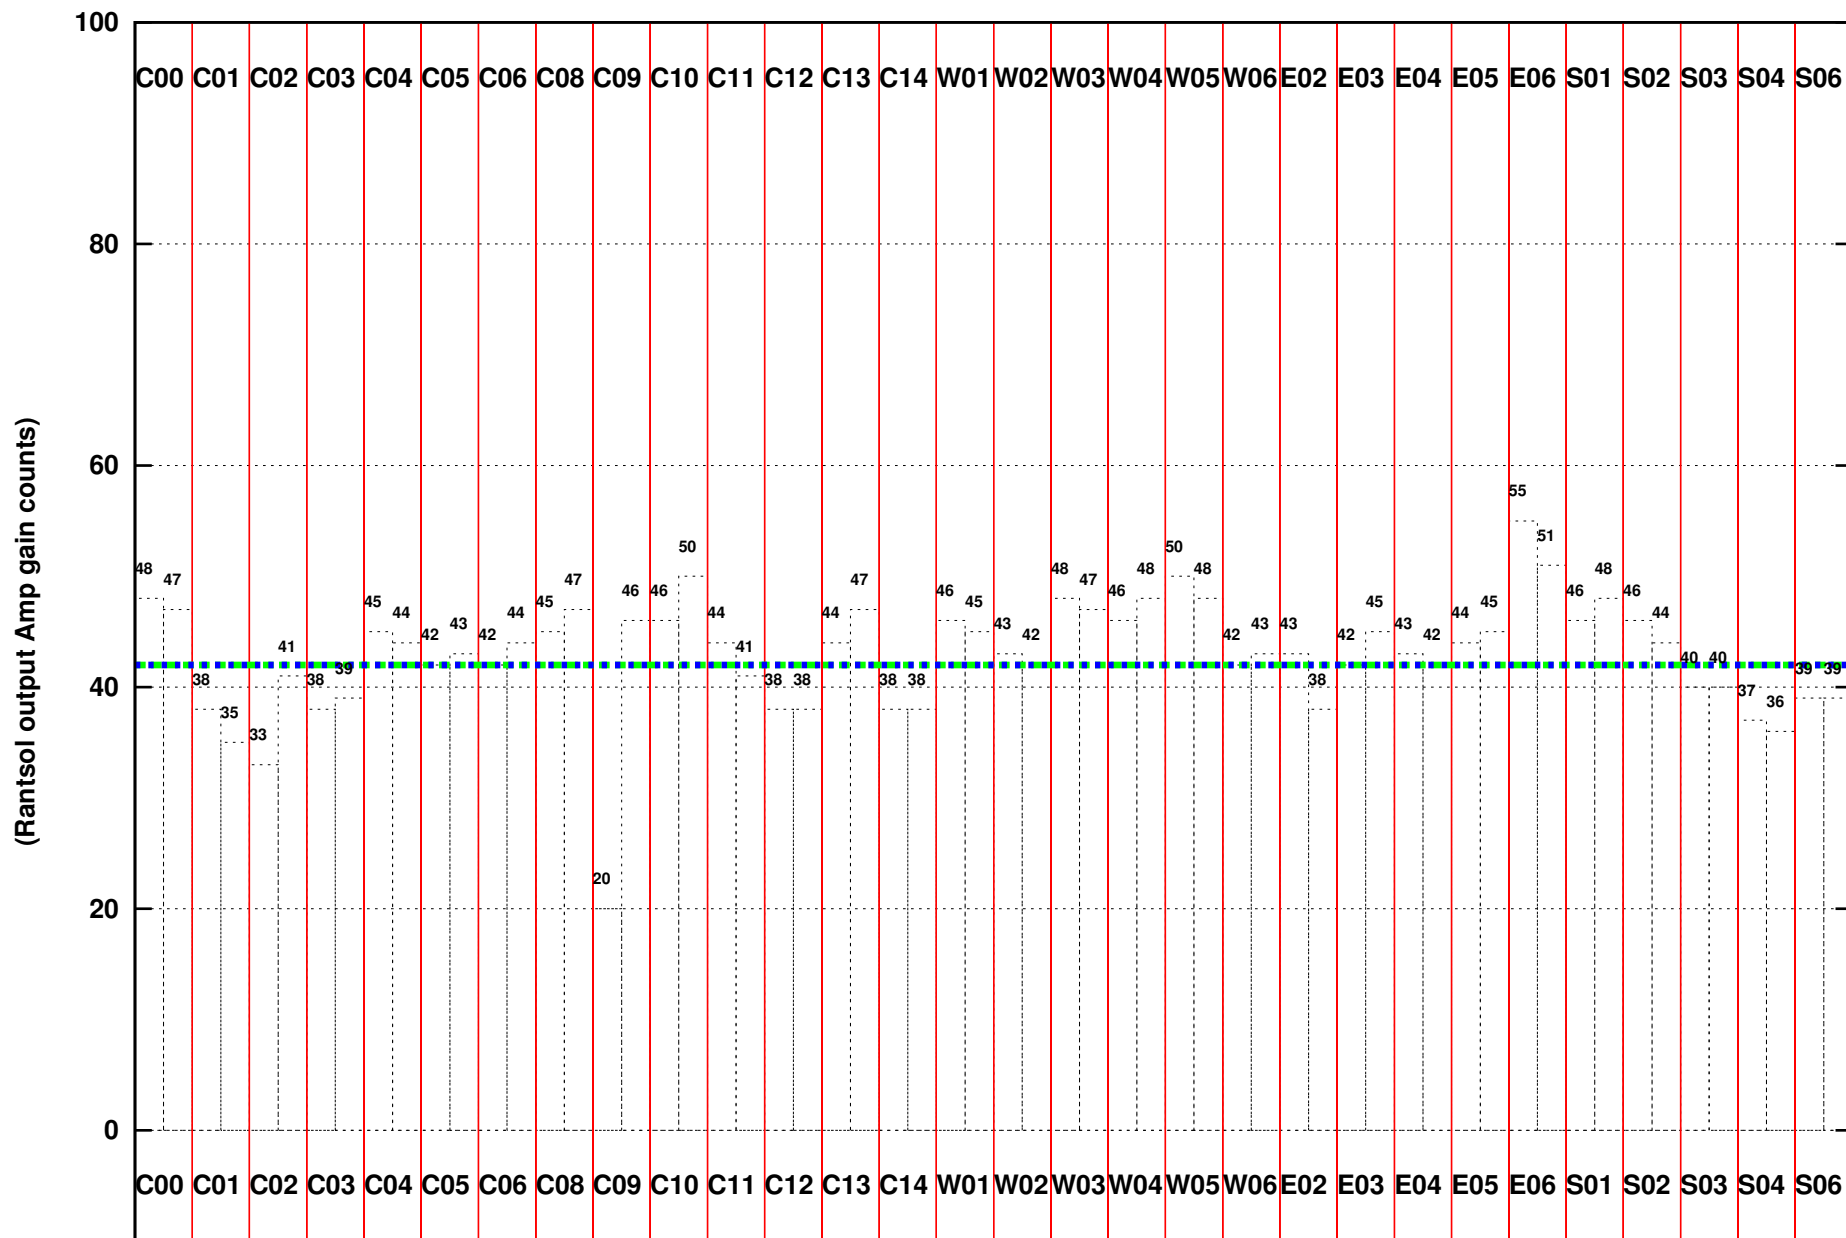

FRINGE STATUS (Rf:1371.000,1371.000 MHz., LO1:1320.000,1320.000 MHz., LO4/5:149.000,156.000 MHz.)

(File:/gsbifrddata1/22oct/31_048_22oct2016.lta, scan:0, chan:256, Src:3C147, Date:21Oct2016 23:59:35)