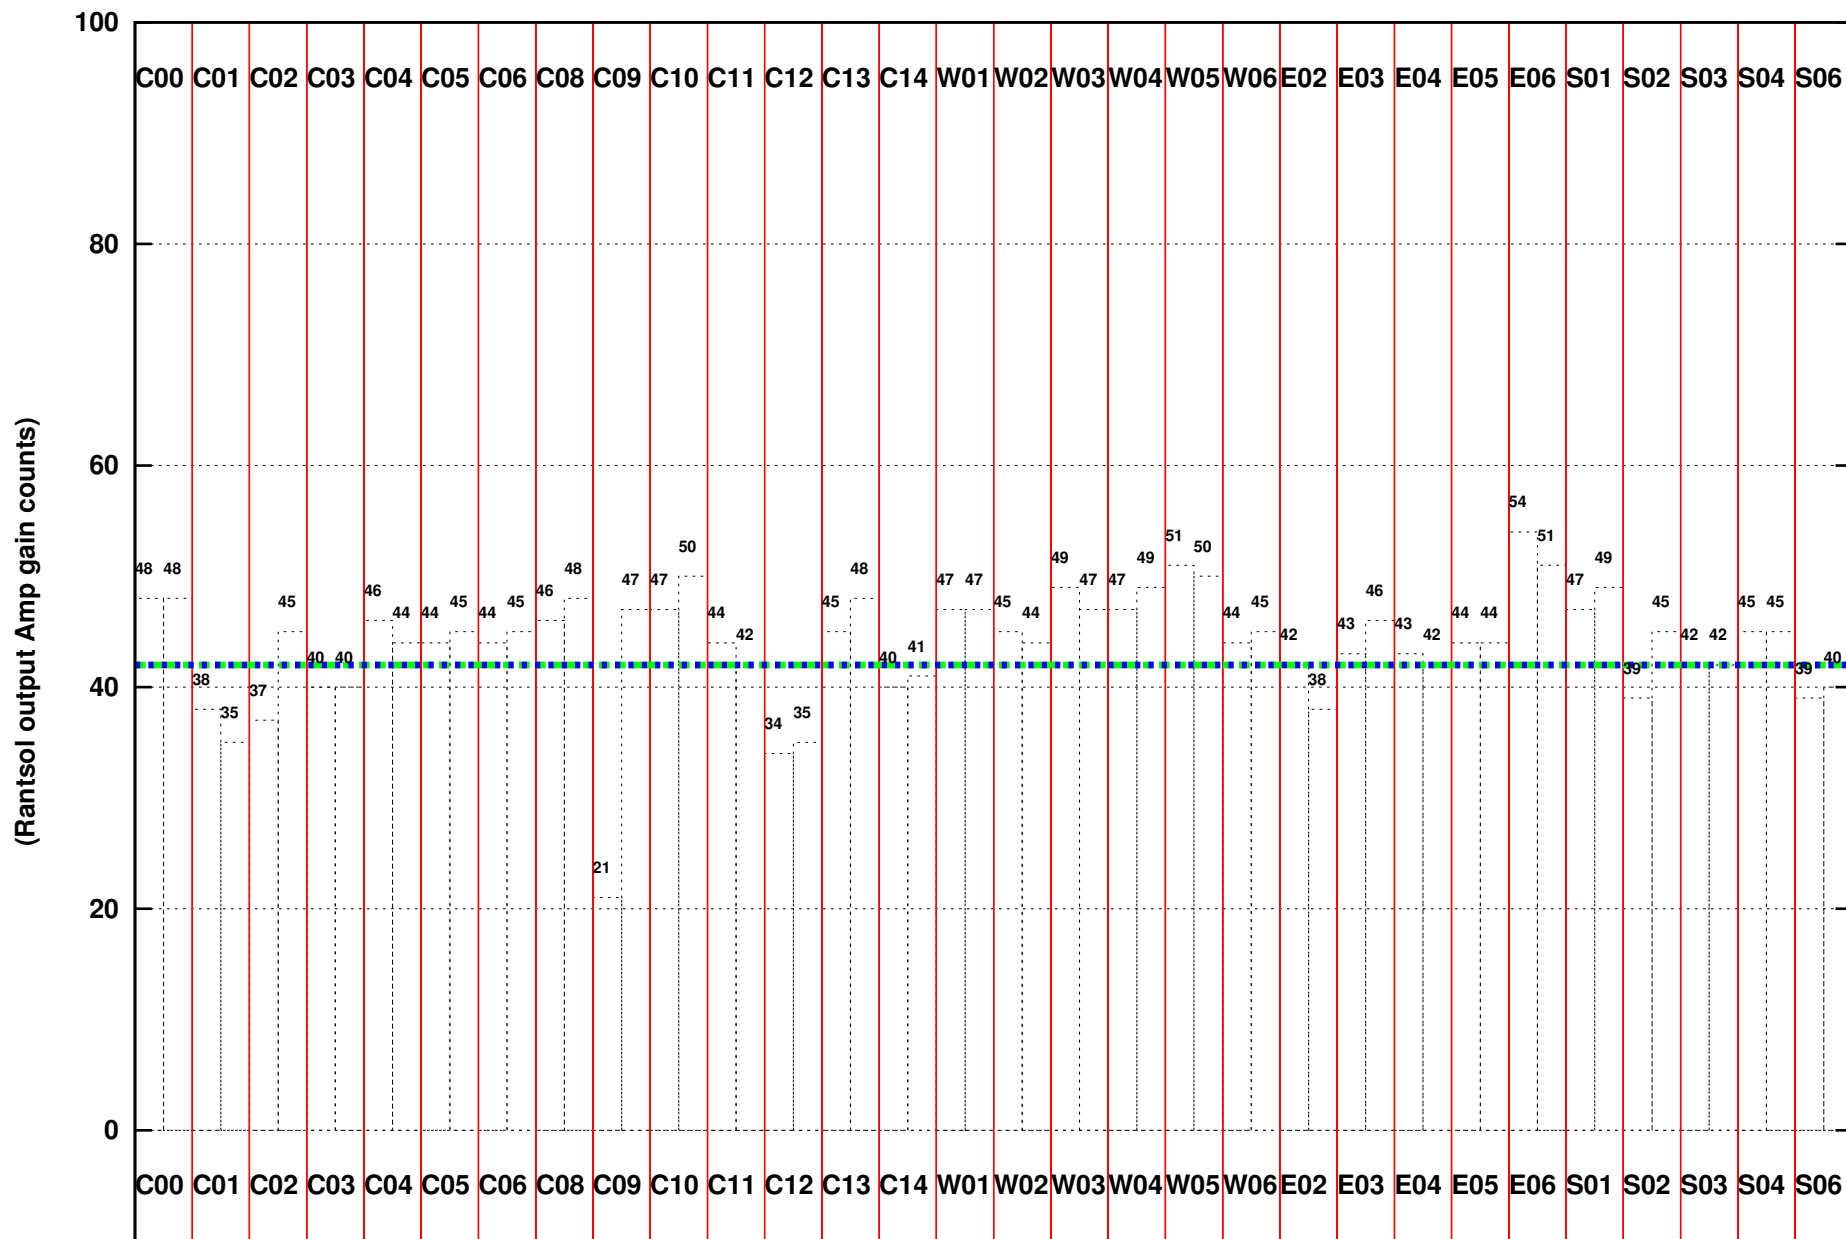

FRINGE STATUS (Rf:1371.000,1371.000 MHz., LO1:1320.000,1320.000 MHz., LO4/5:149.000,156.000 MHz.)

(File:/gsbifrdta/23oct/31_048_23oct2016.lta, scan:0, chan:256, Src:3C147, Date:23Oct2016 00:48:14)