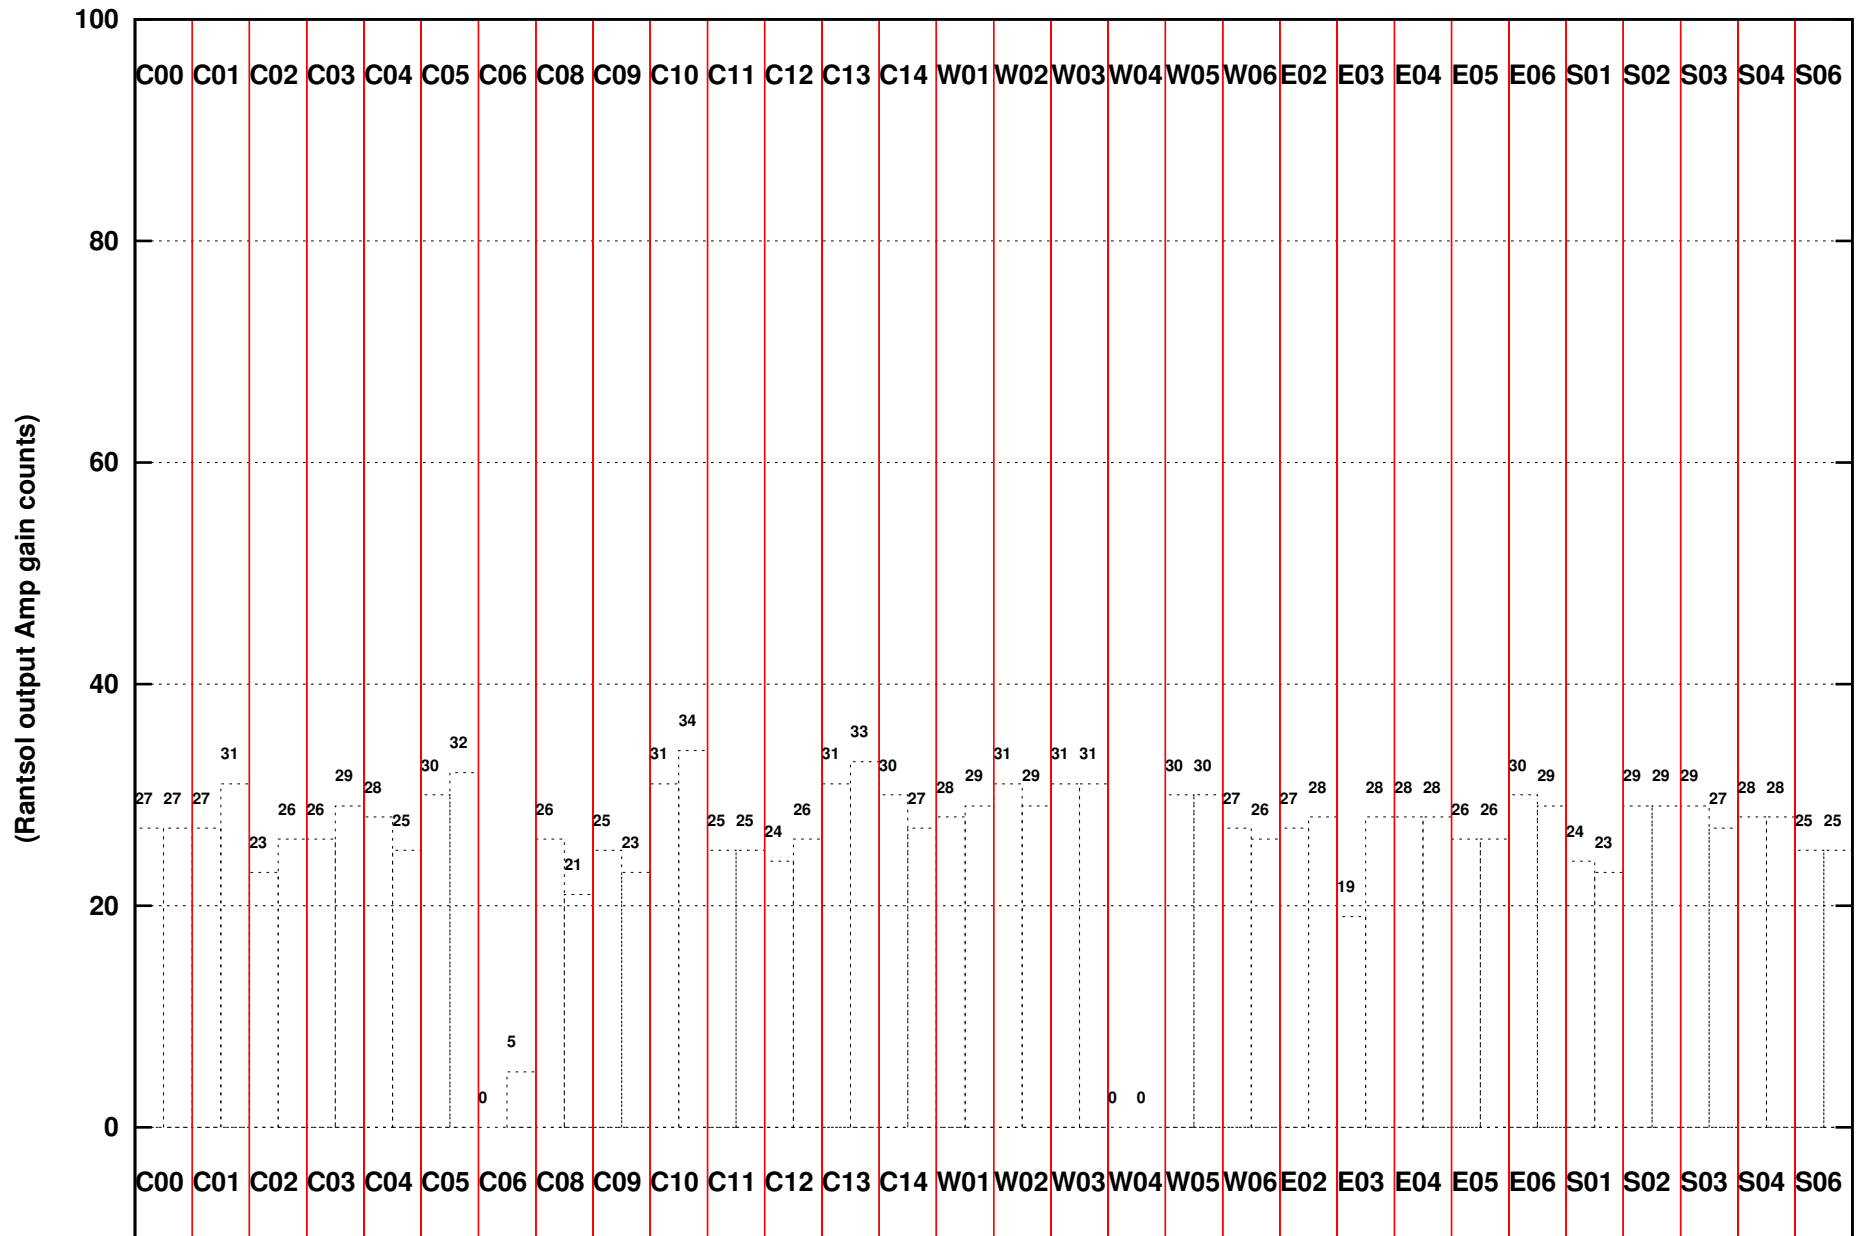

FRINGE STATUS (Rf:306.000,306.000 MHz., LO1:255.000,255.000 MHz., LO4/5:149.000,156.000 MHz.)

(File:/gsbifrddata1/23oct/31_036_23oct16.lta, scan:0, chan:256, Src:1154-350, Date:23Oct2016 10:06:14)