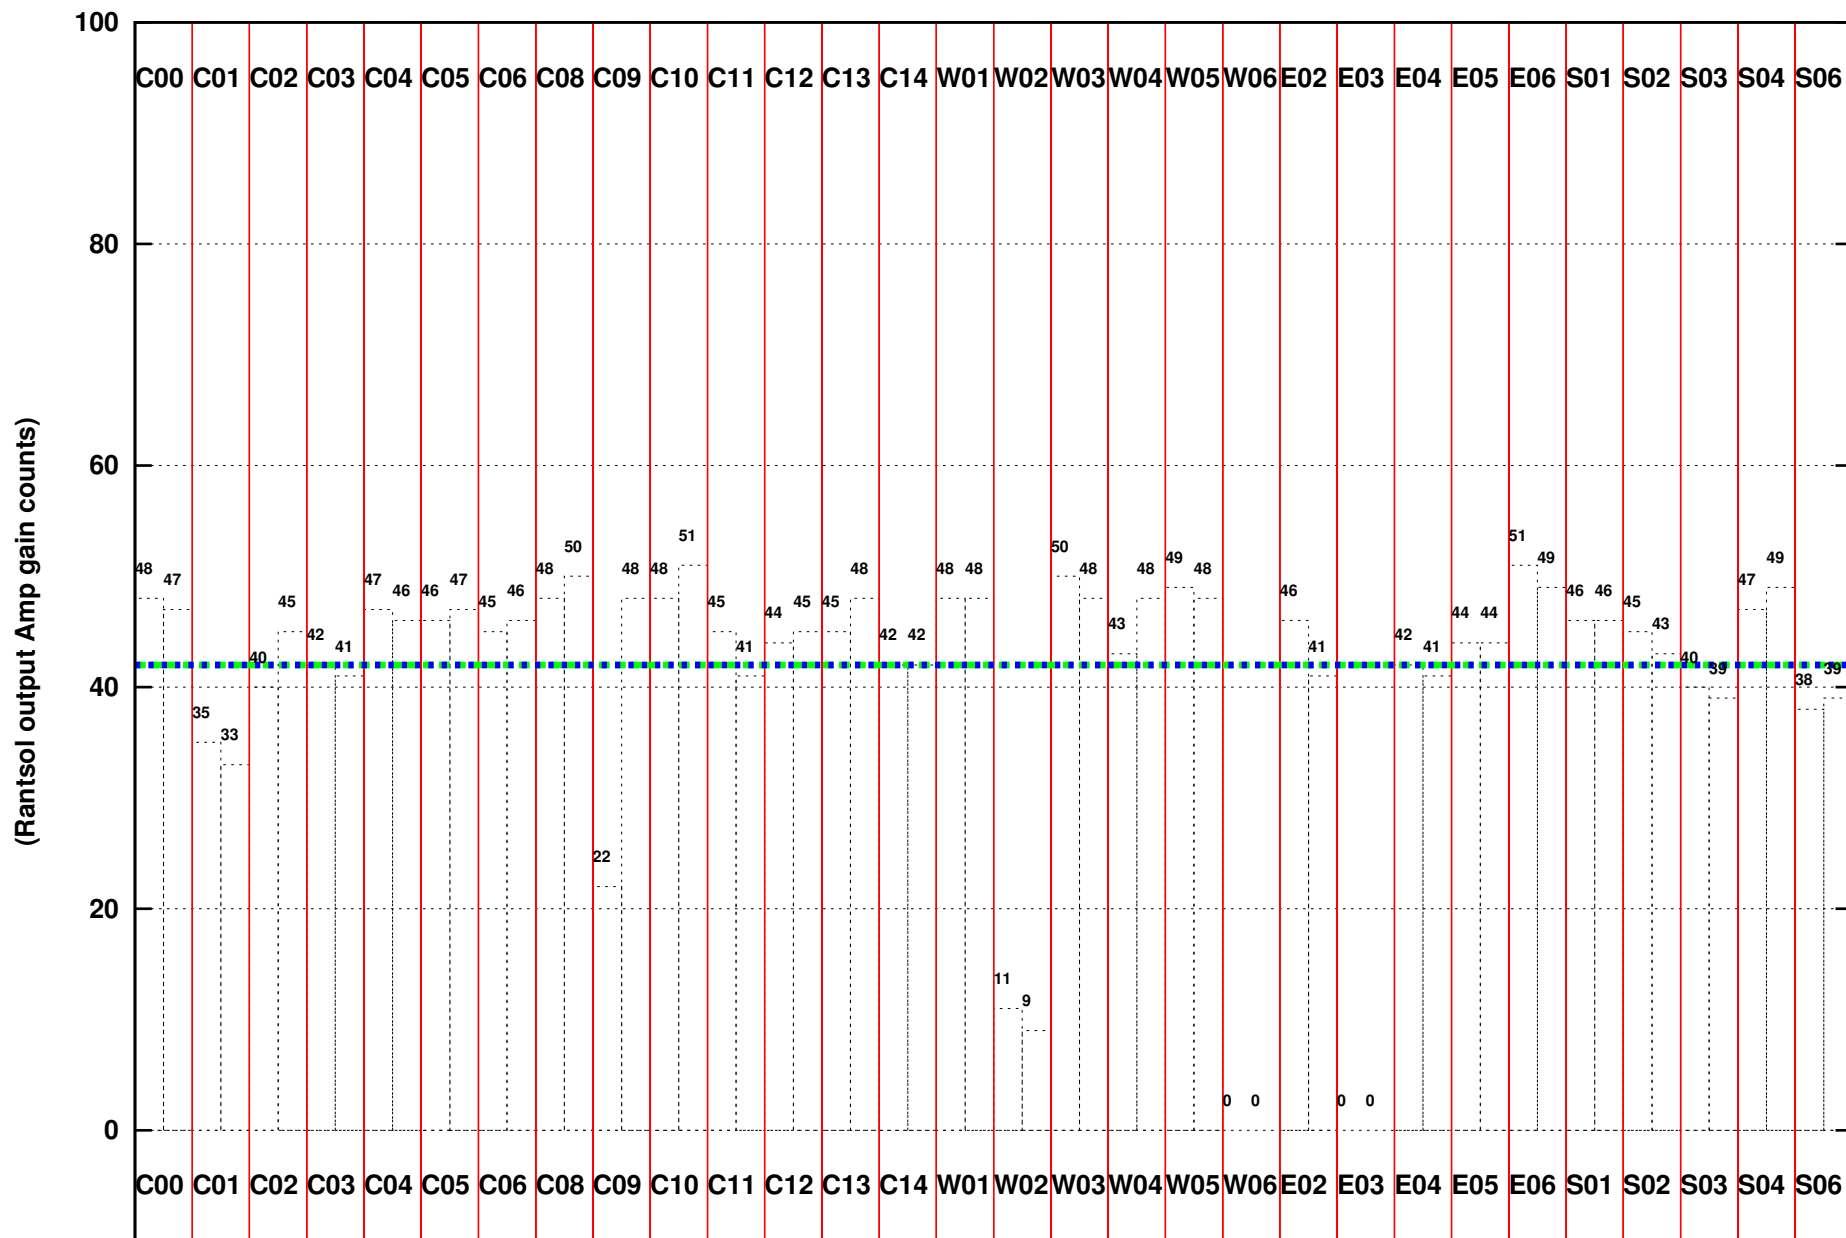

FRINGE STATUS (Rf:1371.000,1371.000 MHz., LO1:1320.000,1320.000 MHz., LO4/5:149.000,156.000 MHz.)

( File:/gsbifdata/25oct/31\_099\_25oct2016.lta, scan:0, chan:128, Src:3C147, Date:25Oct2016 05:16:42)