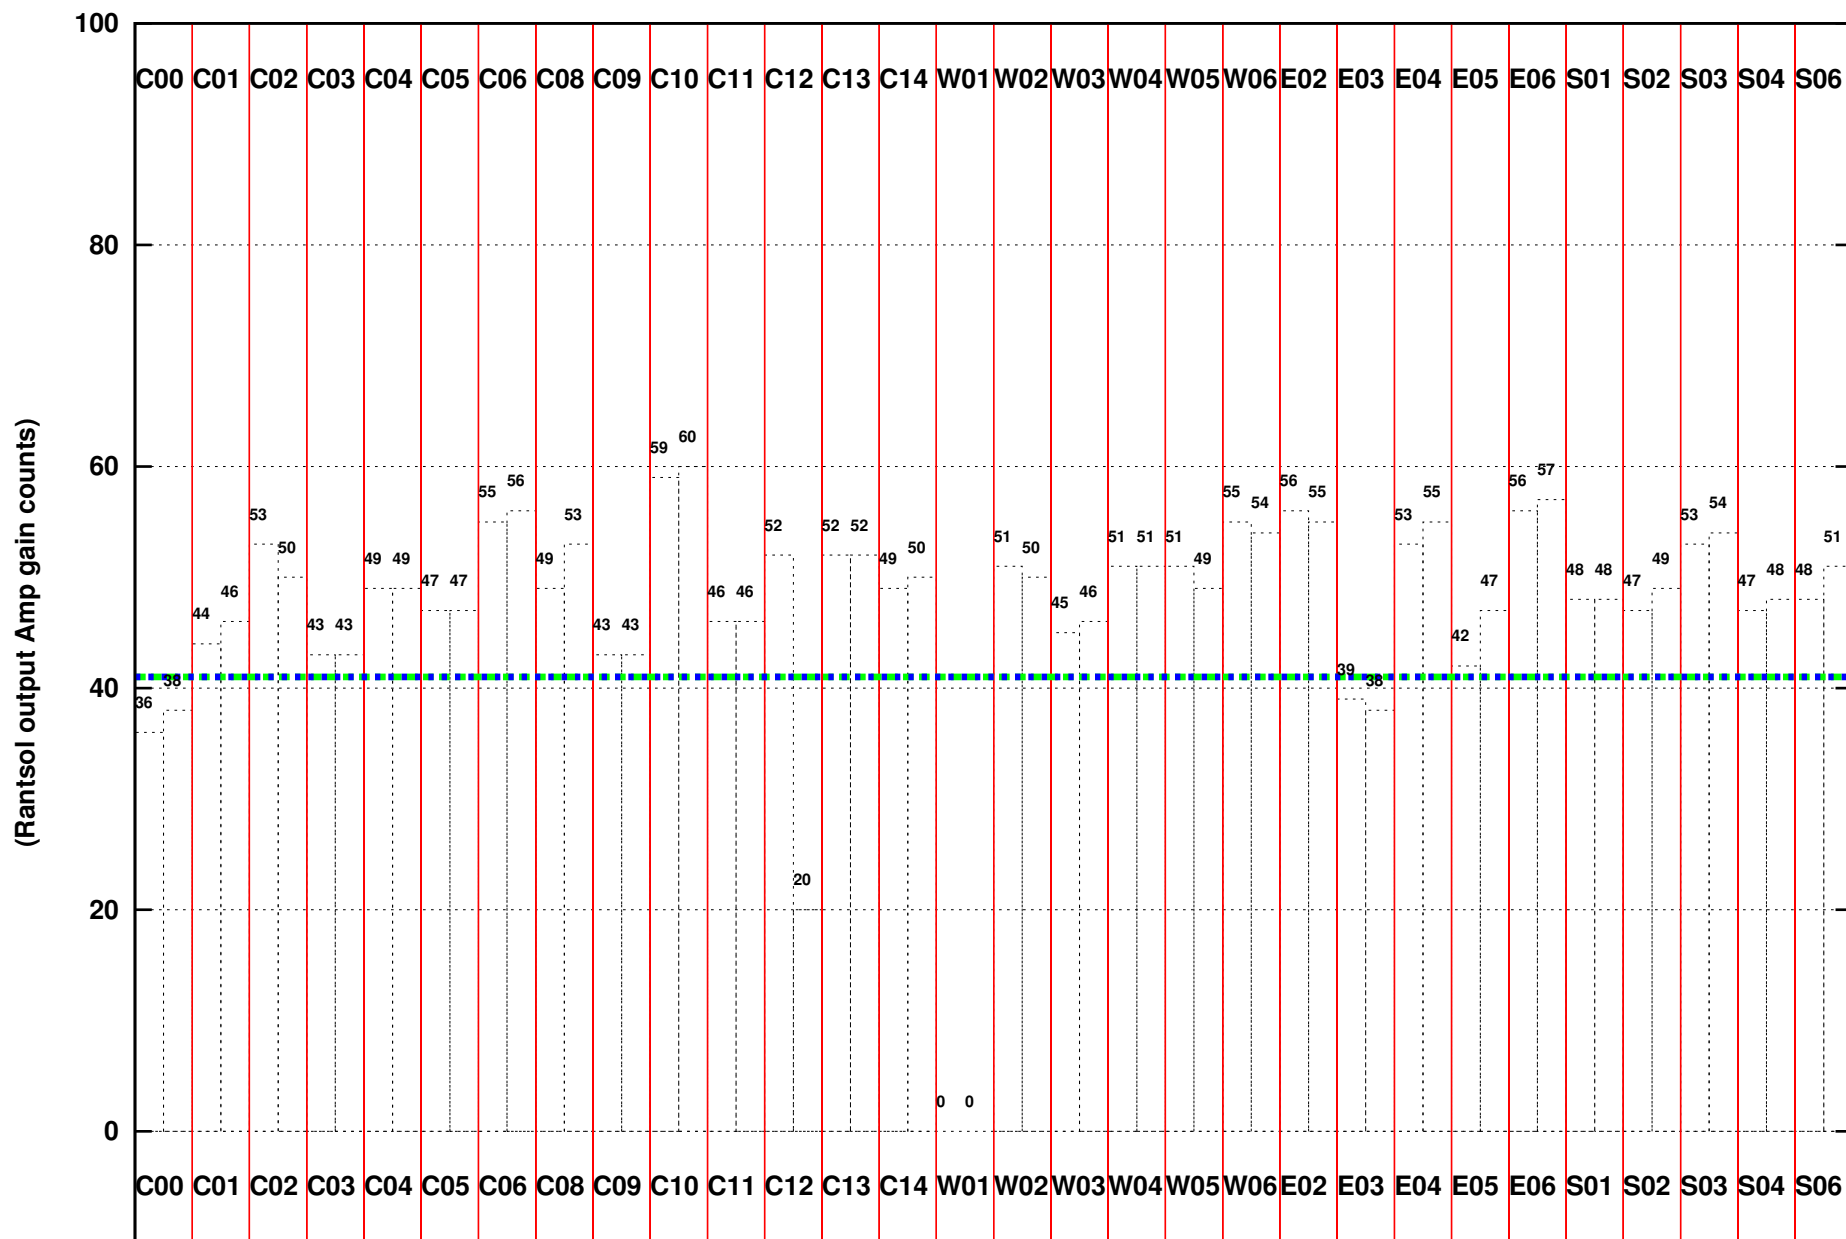

FRINGE STATUS (Rf:591.000,591.000 MHz., LO1:540.000,540.000 MHz., LO4/5:149.000,156.000 MHz.)

(File:/gsbifrddata1/26oct/31_113_26oct2016.lta, scan:0, chan:128, Src:3C147, Date:26Oct2016 03:18:29)