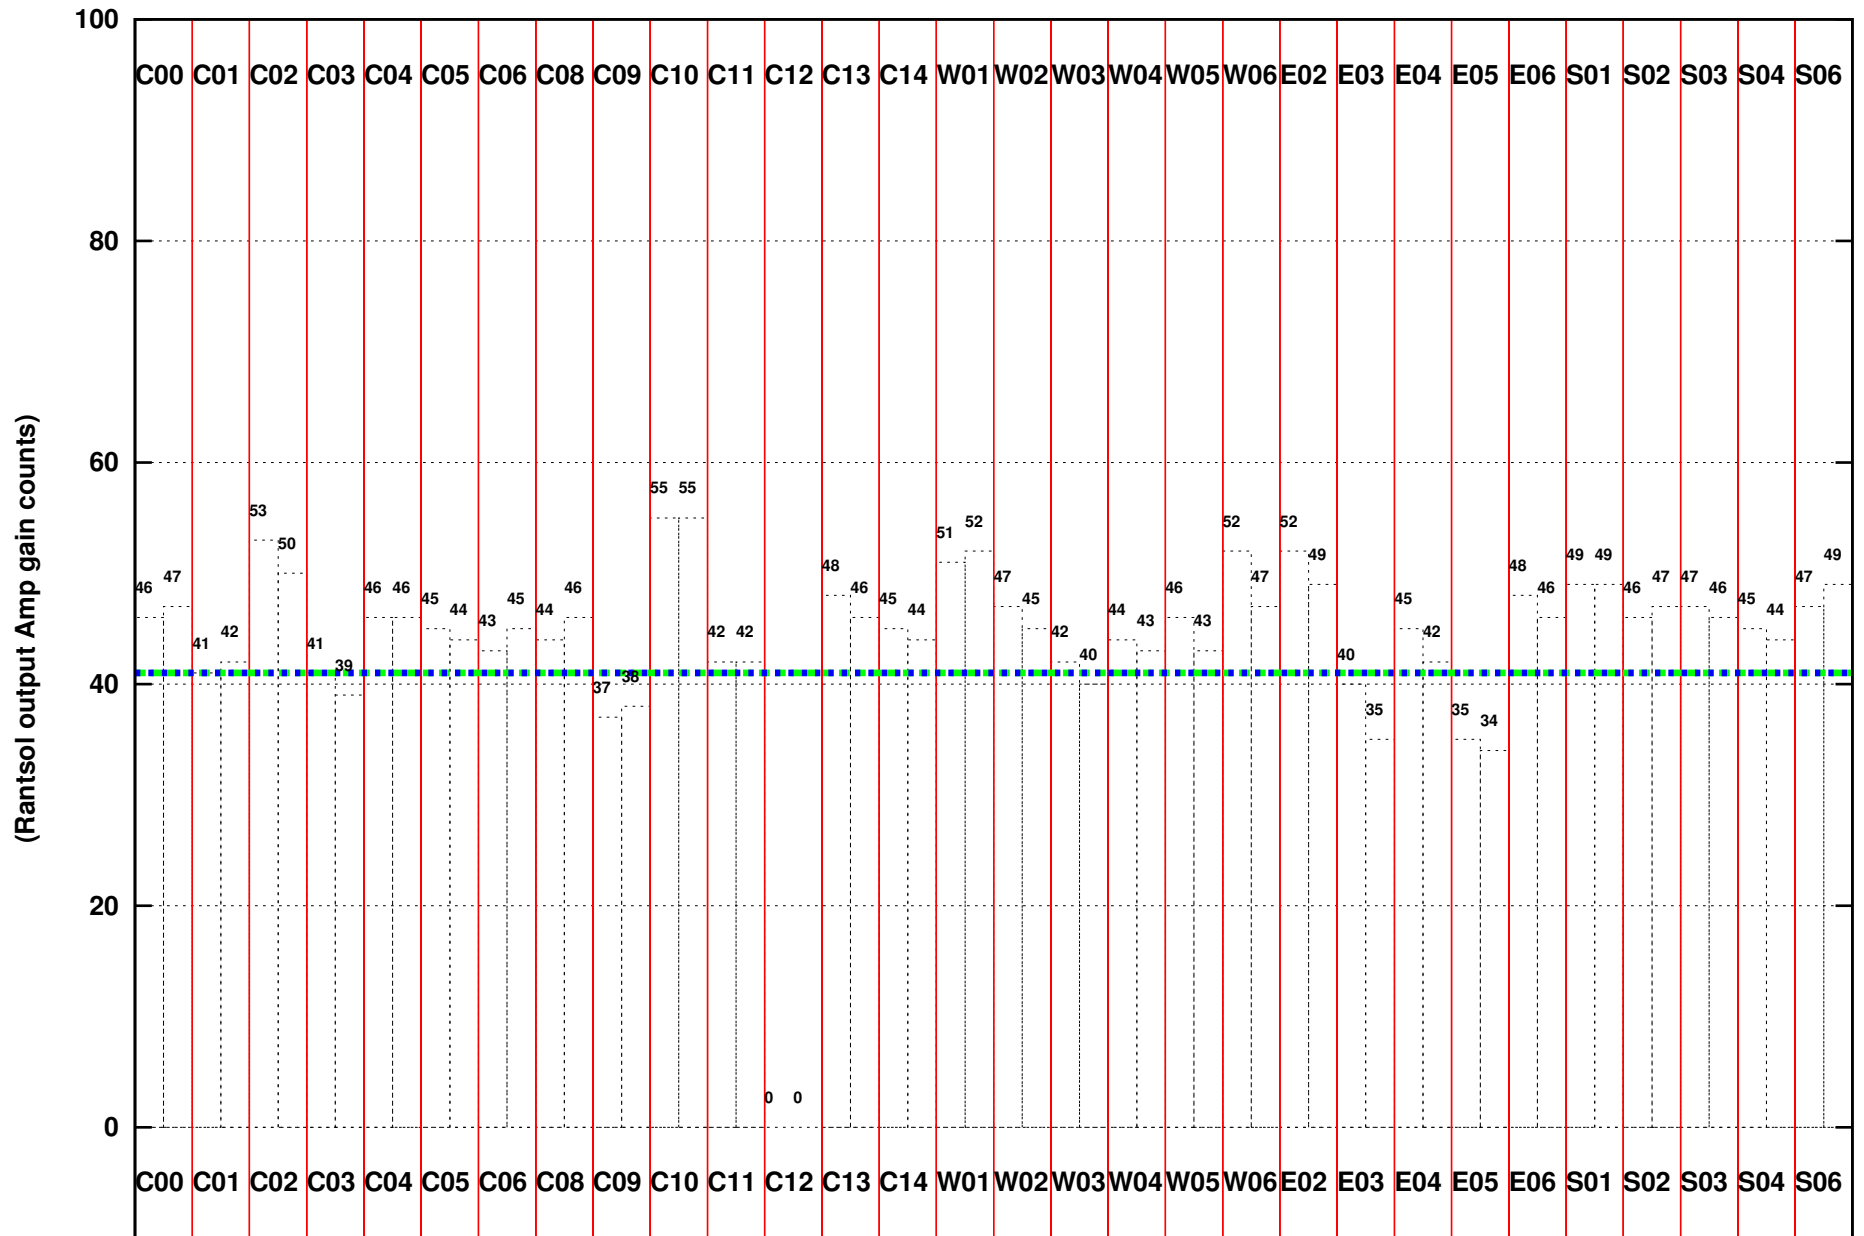

FRINGE STATUS (Rf:591.000,591.000 MHz., LO1:540.000,540.000 MHz., LO4/5:149.000,156.000 MHz.)

( File:/gsbifdata1/31oct/31\_034\_31oct2016\_2s.lta, scan:0, chan:256, Src:3C286, Date:31Oct2016 07:57:53)